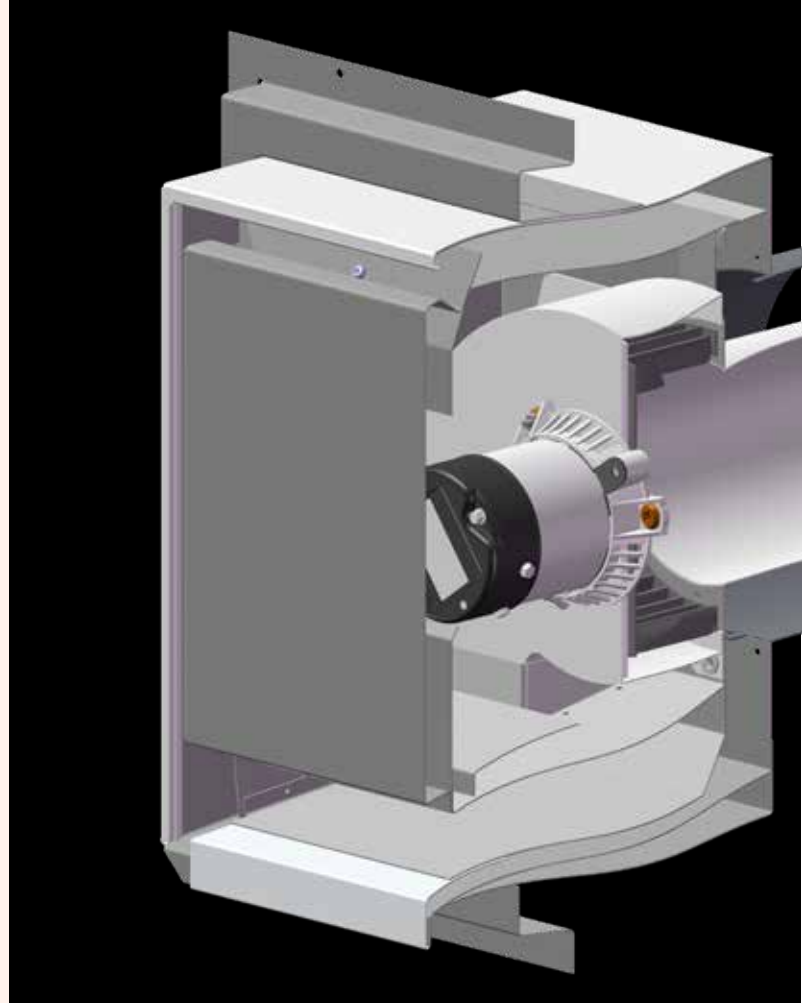

OPTIONAL POWER VENTING GIVES YOU MORE OPTIONS

As well as being able to naturally vent most of our fireplaces, our industry-leading power venting system allows you the freedom to locate a fireplace up to 110 feet of run from an outside wall*. The sleek Power Vent Wall Termination mounts flush to an exterior wall and can be painted to match your home's existing color, so it's unobtrusive.

*all units, except TC54