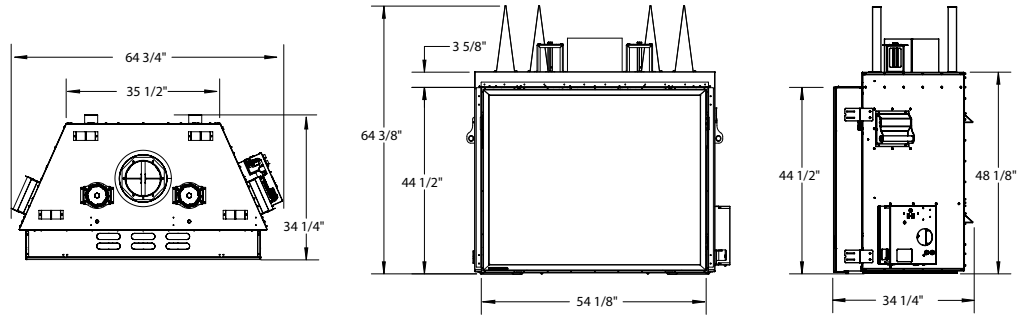

### TC54

53 9/16" x 44 1/8"  
16.5 sq.feet of viewing area