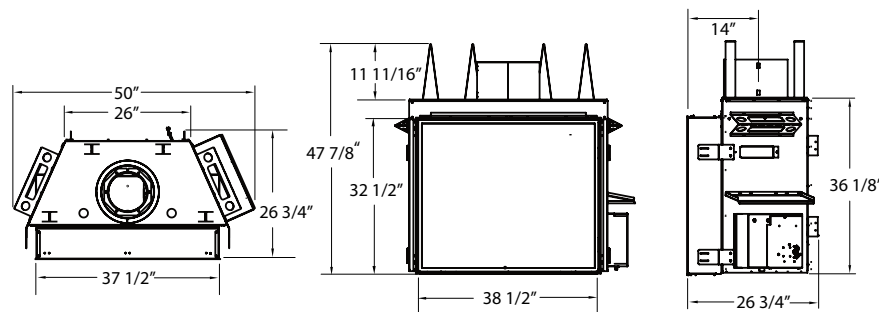

TC36 Outdoor

37 1/2" x 32 3/16"

8.4 sq. feet of viewing area