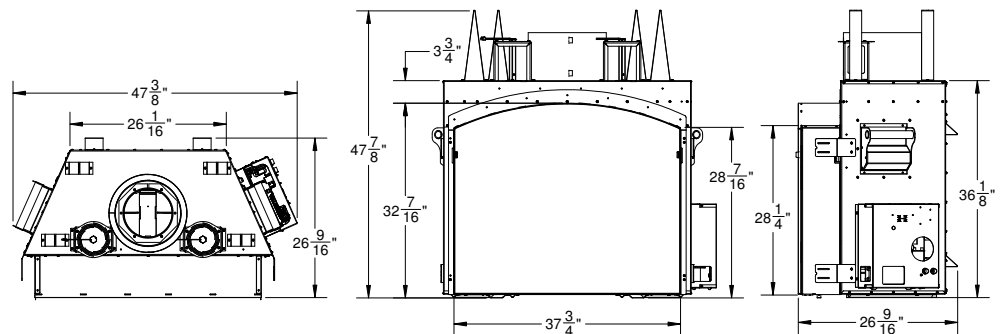

TC36 Arch

37 1/2" x 32 3/16"
8.4 sq.feet of viewing area