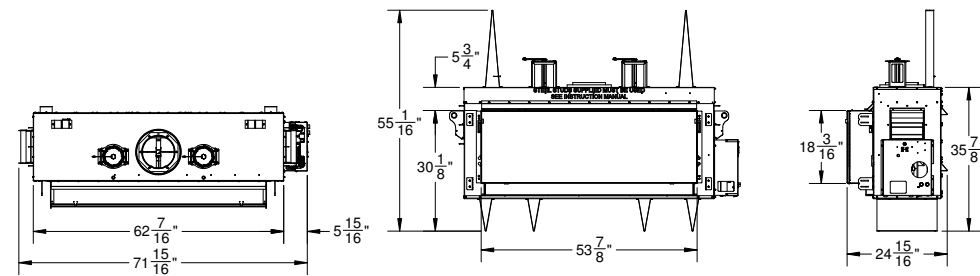

WS54

53 5/8" x 17 3/4"
6.6 sq.feet of viewing area