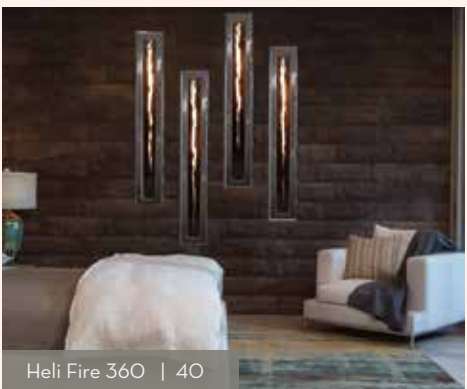

TC42 with Birchwood Burner and
Black Porcelain Firebox Panels

FIRE FEATURE