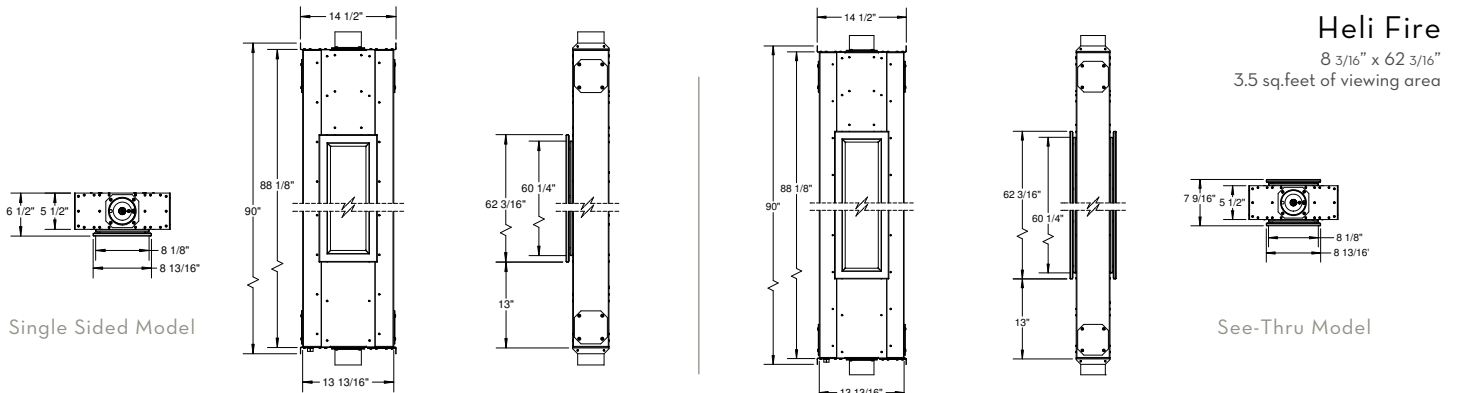

## WS54 Indoor-Outdoor See-Thru

53 5/8" x 17 3/4"  
6.6 sq.feet of viewing area