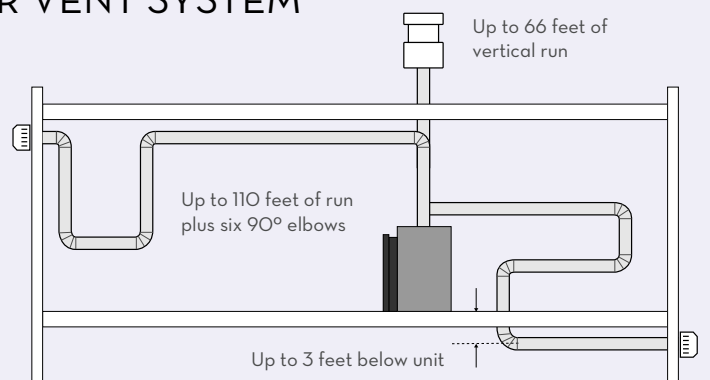

VENT ABOVE OR BELOW GRADE WITH TOWN & COUNTRY'S REVOLUTIONARY POWER VENT SYSTEM

All Town & Country gas fireplaces are direct vented, meaning each fireplace is independent of your home, drawing its combustion air and expelling its exhaust to the outdoors, with no impact on your indoor air quality regardless if using a conventional or power vent system.