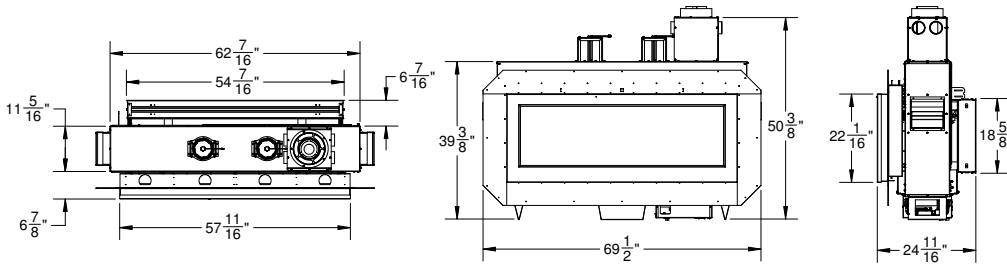

## WS54 Indoor-Outdoor See-Thru

53 5/8" x 17 3/4"  
6.6 sq.feet of viewing area