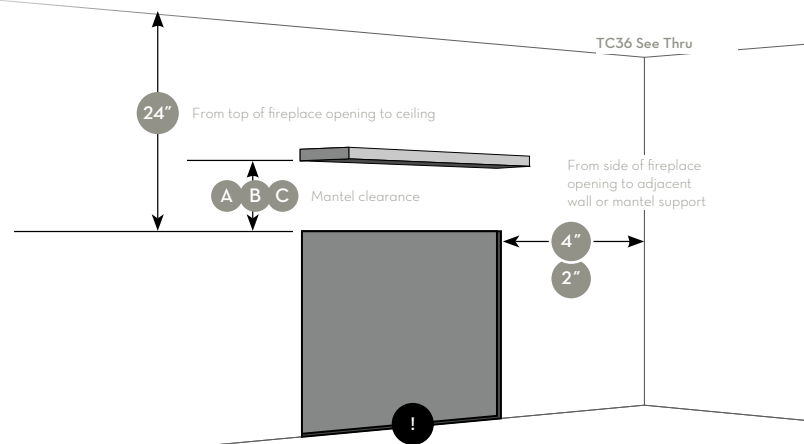

Note: If the TC54 is placed on a combustible floor, the fireplace must be raised at least 1" to accommodate the required 2" non-combustible raised hearth and to ensure that the hearth does not interfere with the window frame operation. Refer to the installation instructions provided with the appliance.

BTU INPUT AND EFFICIENCY

Model	NATURAL GAS			LIQUID PROPANE		
	NG High	NG Low	EnerGuide	LP High	LP Low	EnerGuide
TC54	84,000	59,000	38.5%	84,000	66,000	38.5%
TC42/TC42 Outdoor	61,000	44,000	34.2%	61,000	48,000	34.2%
TC36/TC36 Outdoor	47,000	32,000	26.8%	47,000	38,000	26.8%
TC36 See-Thru	61,000	41,000	36.3%	61,000	47,000	36.3%
TC30	35,000	24,000	34.5%	35,000	28,000	34.5%
WS54/WS54 Outdoor	54,900	38,500	26.3%	54,900	45,000	26.3%
WS54 See-Thru (Indoor-Outdoor)	54,900	38,500	30.7%	54,900	45,000	30.7%
WS38	47,000	31,000	38.4%	47,000	35,000	38.4%