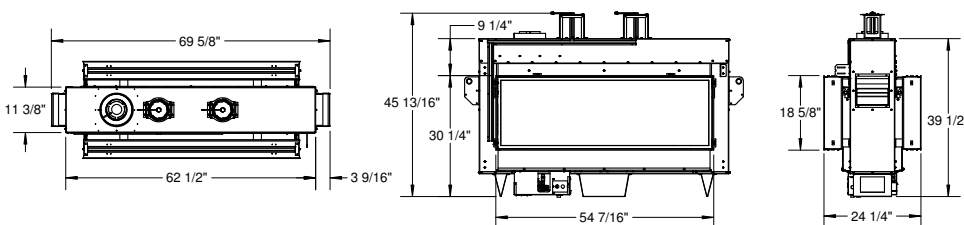

WS54 See-Thru

53 5/8" x 17 3/4"
6.6 sq.feet of viewing area