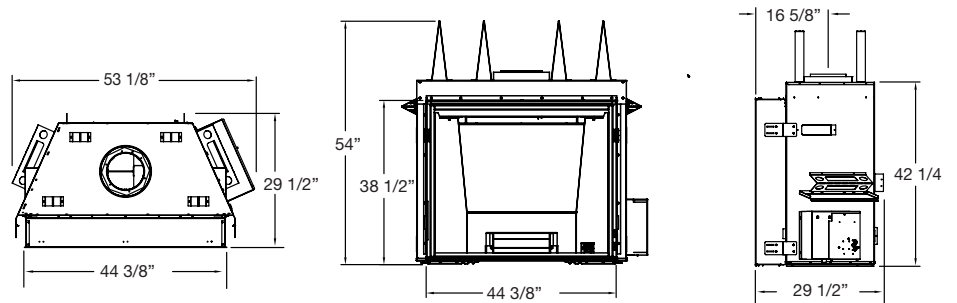

TC42 Outdoor

43 1/2" x 38 1/8"

11.5 sq. feet of viewing area