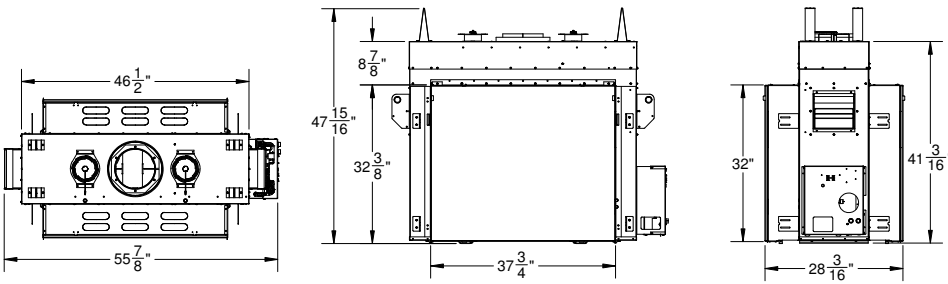

TC36 See-Thru

37 1/2" x 32 3/16"
8.4 sq.feet of viewing area