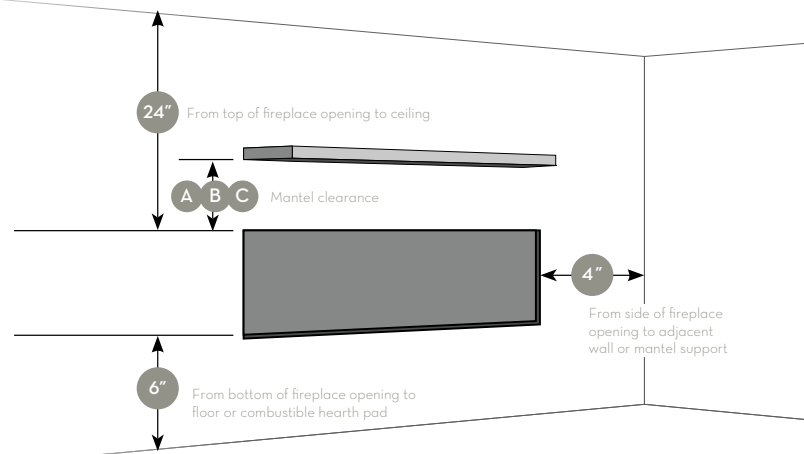

MINIMUM CLEARANCES TO COMBUSTIBLE MATERIAL

For reference only. Consult manual before installation.

LINEAR GAS FIREPLACES

Unit	A	B	C
Mantel Depth	12"	6³/₄"	1¹/₂"
WS54 Indoor-Outdoor See Thru	9"	6"	3"
WS54 See Thru	9"	6"	3"
WS54	9"	6"	3"
WS38	9"	6"	3"

Consult manual for wall construction and non-combustible wall sheeting requirements.

TRADITIONAL GAS FIREPLACES

Unit	A	B	C
Mantel Depth	12"	6³/₄"	1¹/₂"
TC54	17"	15"	12"
TC42 / TC42 Outdoor	9"	6"	3"
TC36 / TC36 Arch / TC36 Outdoor	9"	6"	3"
TC36 See Thru	9"	6"	3"
TC30	9"	6"	3"

Consult manual for wall construction and non-combustible wall sheeting requirements.