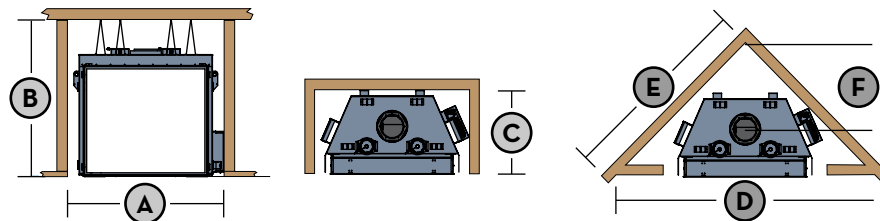

Model	STRAIGHT INSTALLATION			CORNER INSTALLATION		
	A	B	C	D	E	F
TC54	63 3/4"	64 1/8"	33 3/8"	114 11/16"	81 1/8"	37 11/16"
TC42	56 1/2"	54 1/8"	29 3/8"	92 5/8"	65 1/2"	30 1/16"
TC36 / TC36 Arch	50 1/2"	48 3/8"	26 1/2"	86 5/16"	61 1/16"	29 1/2"
TC36 See-Thru	59 3/4"	48 3/4"	28 1/4"	not applicable		
TC30	47 5/8"	40 5/8"	24 3/4"	87 1/2"	61 7/8"	30 3/16"
WS54	75"	55 3/8"	26 7/8"	115 9/16"	81 11/16"	44 9/16"
WS54 See-Thru	75"	54 3/8"	24 7/16"	not applicable		
WS38	61 7/8"	45 3/8"	24 7/8"	101 13/16"	72"	37 3/4"
WS54 Outdoor	74 1/4"	55 1/4"	24 1/2"	117 1/2"	83 1/8"	48 3/4"
TC42 Outdoor	56 1/2"	54"	29"	99 1/2"	70 3/8"	33 1/2"
TC36 Outdoor	50 1/2"	48 3/8"	26 1/2"	90 3/8"	63 7/86"	31 7/8"
WS54 See-Thru Indoor-Outdoor	75"	54 1/4"	23 5/16"	not applicable		
Heli Fire 360	14 1/2"	90"	5 1/2"	26"	18"	10"
Heli Fire 360 See Thru	14 1/2"	90"	5 1/2"	not applicable