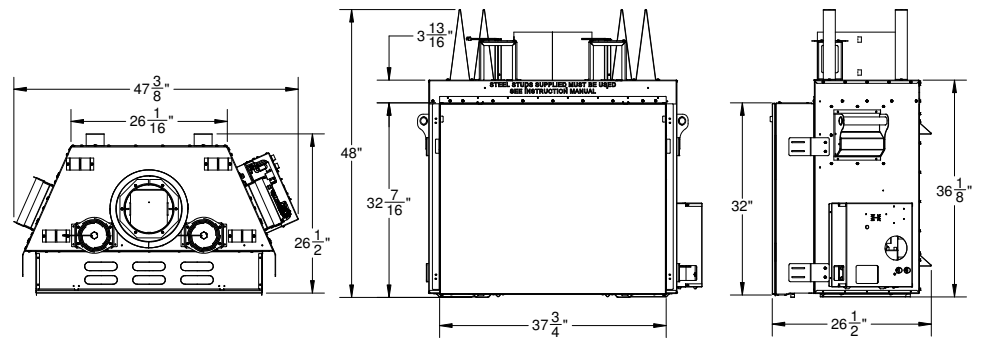

TC36

37 1/2" x 32 3/16"
8.4 sq.feet of viewing area