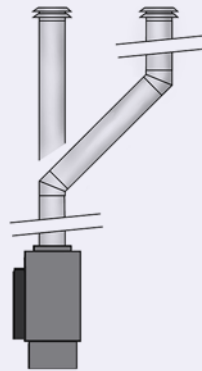

Conventional Venting

Most Town and Country gas fireplaces can be vented naturally with our co-axial venting systems. The advantage is no power is required. If you require a more compact vent system with unusual lengths of run and rise, investigate our revolutionary power venting systems.

Standard venting configurations for:
TC30, TC36, TC36 Arch,
TC36 See-Thru, WS38, TC42,
TC36 Outdoor and TC42 Outdoor

Standard venting configurations for:
WS54, WS54 Outdoor
and TC54.

DIRECT VENT TERMINALS

VENT ABOVE OR BELOW GRADE WITH TOWN & COUNTRY'S REVOLUTIONARY POWER VENT SYSTEM

All Town & Country gas fireplaces are direct vented, meaning each fireplace is independent of your home, drawing its combustion air and expelling its exhaust to the outdoors, with no impact on your indoor air quality regardless if using a conventional or power vent system.