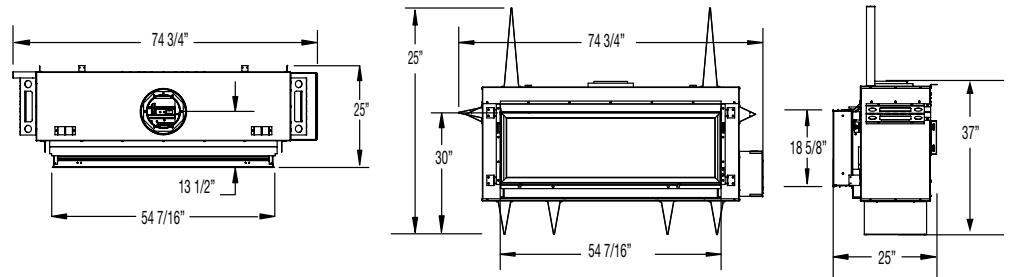

## WS54 Outdoor

53 5/8" x 17 3/4"

6.6 sq. feet of viewing area