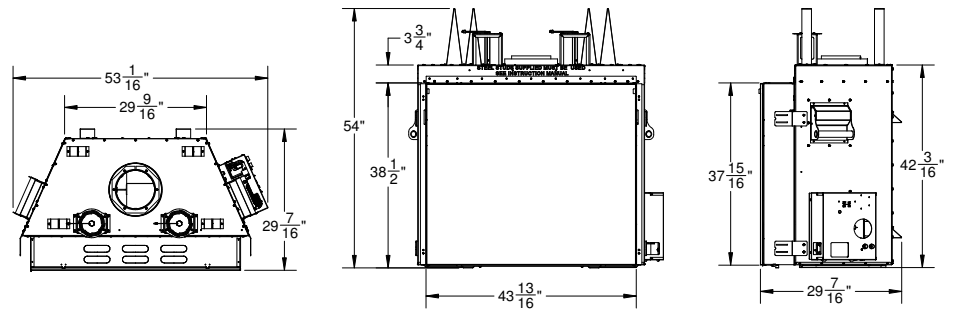

TC42

43 1/2" x 38 1/8"
11.5 sq.feet of viewing area