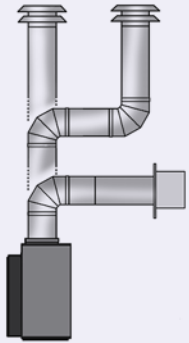

Conventional Venting

Most Town and Country gas fireplaces can be vented naturally with our co-axial venting systems. The advantage is no power is required. If you require a more compact vent system with unusual lengths of run and rise, investigate our revolutionary power venting systems.

Standard venting configurations for:
TC30, TC36, TC36 Arch,
TC36 See-Thru, WS38, TC42,
TC36 Outdoor and TC42 Outdoor