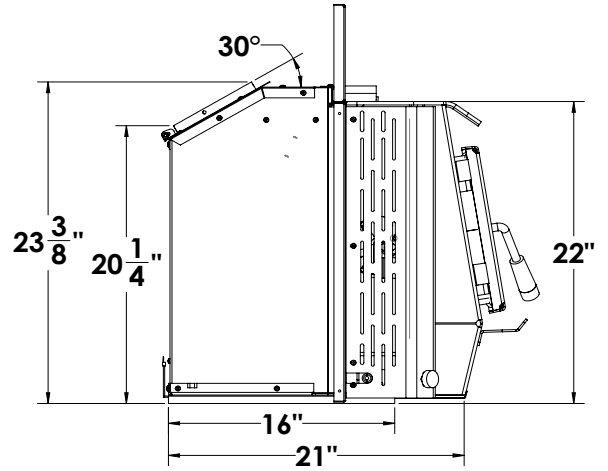

PI29 WITH 29" SHROUD (S.Z4674)

PI29 WITH 33" SHROUD (S.Z4676)