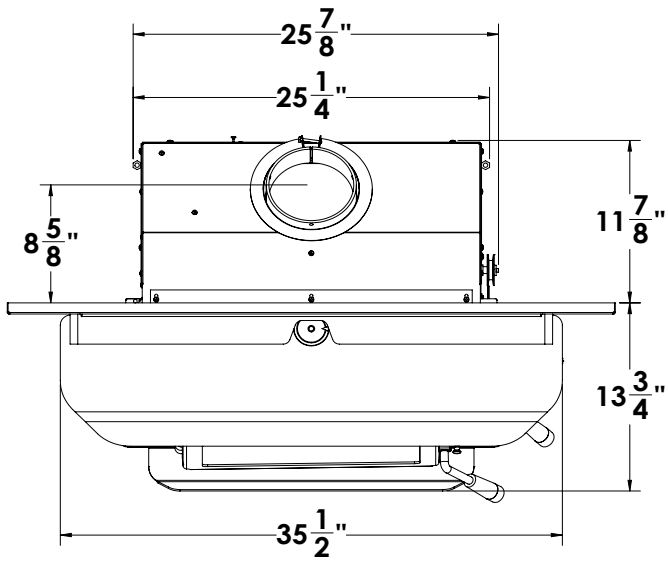

PI29 WITH 29" SHROUD (S.Z4674)

PI29 WITH 33" SHROUD (S.Z4676)