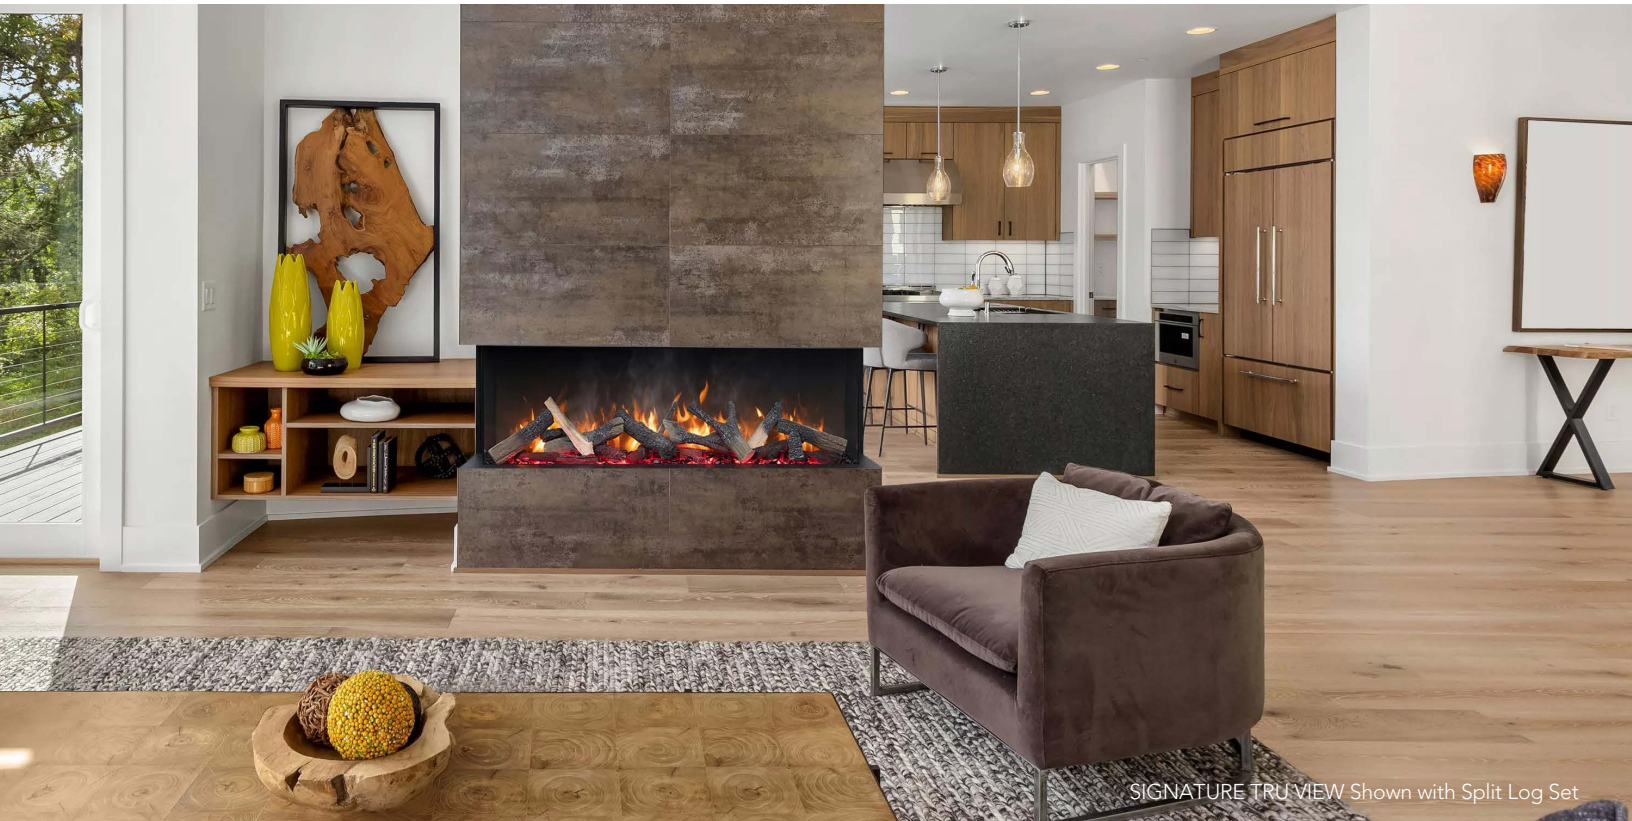

TRU-VIEW SIGNATURE ELECTRIC FIREPLACE

Signature
by Amantii

Optimyst®
by Dimplex

SIGNATURE TRU-VIEW Shown with Split Log Set