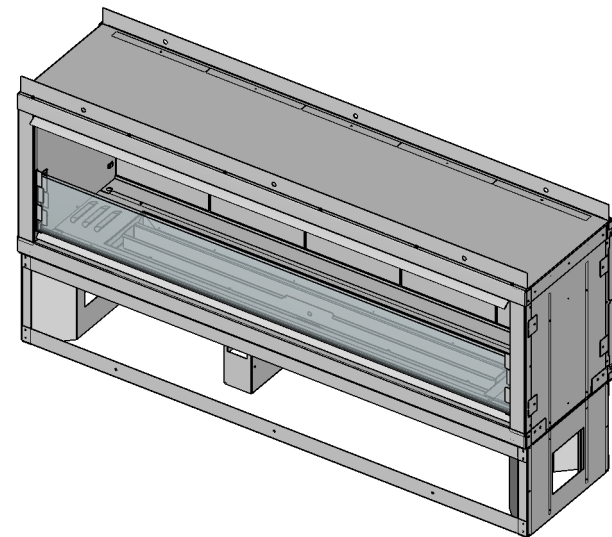

VENT-FREE FIRE PLACE 60"
SINGLE - SIDED

FRONT VIEW
SCALE 1:14

BACK VIEW
SCALE 1:14

ISOMETRIC / PERSPECTIVE
VIEW SCALE 1:20

TOP VIEW
SCALE 1:14

BACK VIEW (LEFT)
SCALE 1:14