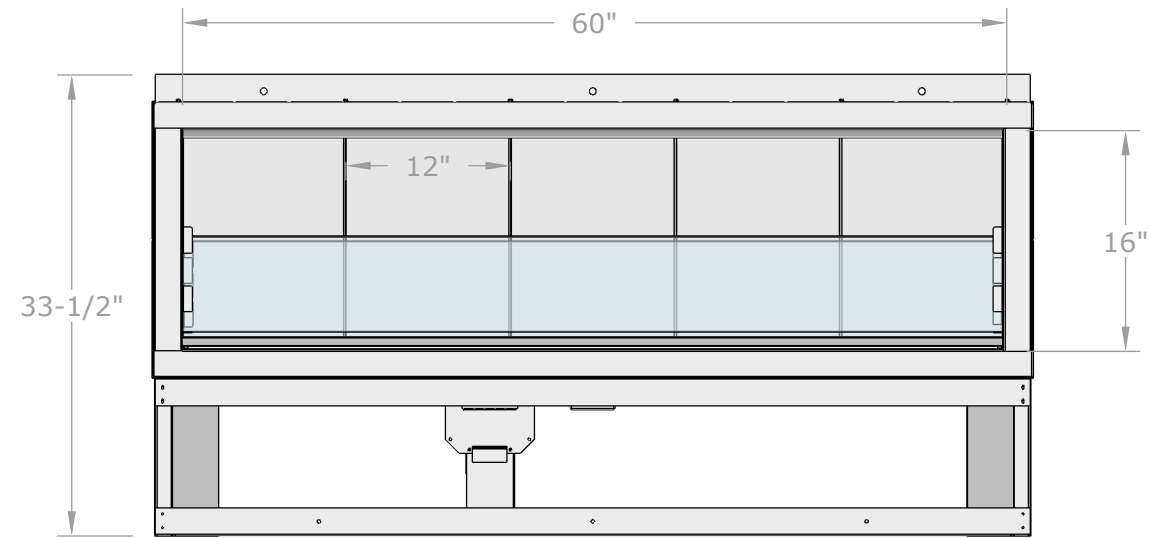

VENT-FREE FIRE PLACE 60"
SINGLE - SIDED

FRONT VIEW
SCALE 1:14

BACK VIEW
SCALE 1:14

ISOMETRIC / PERSPECTIVE
VIEW SCALE 1:20

TOP VIEW
SCALE 1:14

BACK VIEW (LEFT)
SCALE 1:14