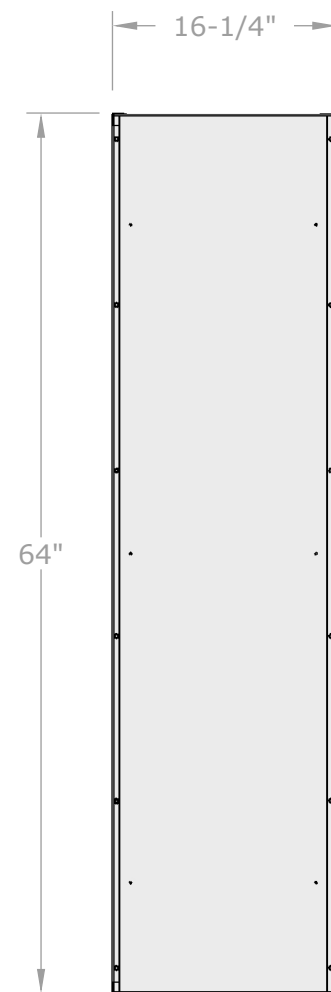

VENT-FREE FIRE PLACE 60"
SINGLE - SIDED

FRONT VIEW
SCALE 1:14

BACK VIEW
SCALE 1:14

ISOMETRIC / PERSPECTIVE
VIEW SCALE 1:20

TOP VIEW
SCALE 1:14

BACK VIEW (LEFT)
SCALE 1:14