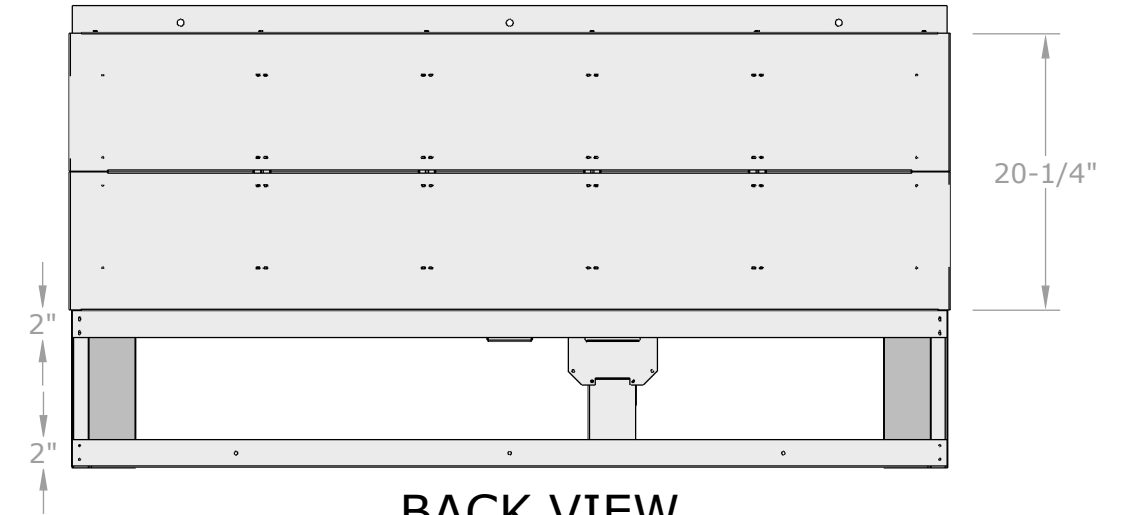

VENT-FREE FIRE PLACE 60"
SINGLE - SIDED

FRONT VIEW
SCALE 1:14

BACK VIEW
SCALE 1:14

ISOMETRIC / PERSPECTIVE
VIEW SCALE 1:20

TOP VIEW
SCALE 1:14

BACK VIEW (LEFT)
SCALE 1:14