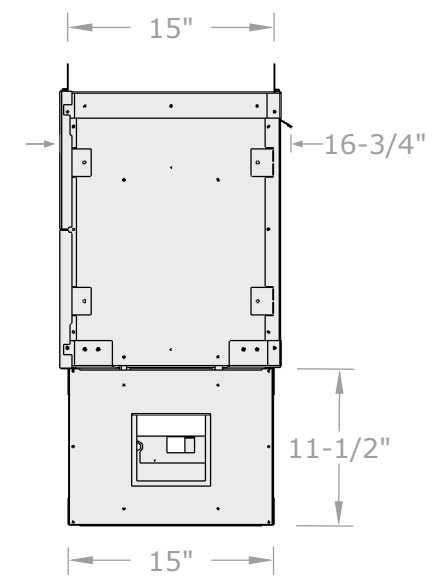

VENT-FREE FIRE PLACE 60"
SINGLE - SIDED

FRONT VIEW
SCALE 1:14

BACK VIEW
SCALE 1:14

ISOMETRIC / PERSPECTIVE
VIEW SCALE 1:20

TOP VIEW
SCALE 1:14

BACK VIEW (LEFT)
SCALE 1:14