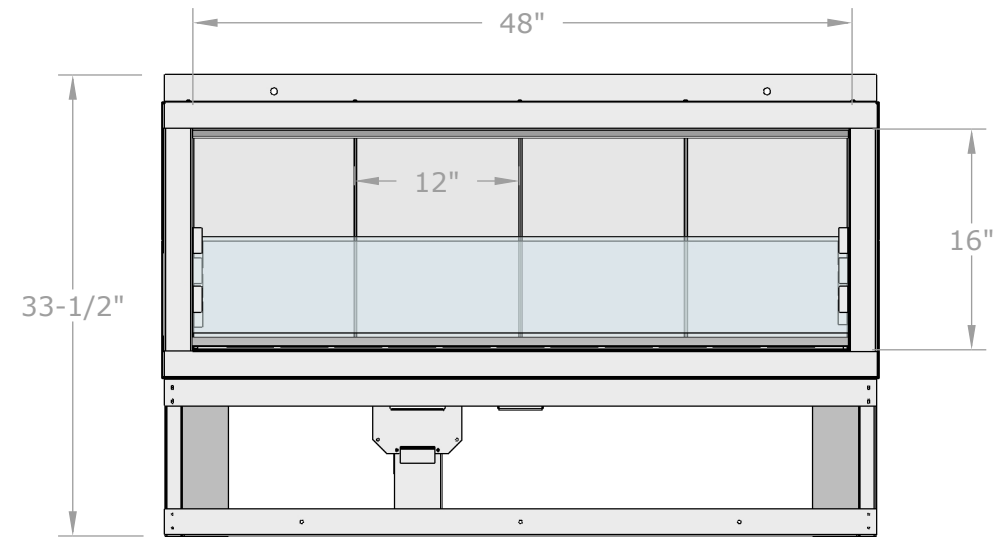

VENT-FREE FIRE PLACE 48"
SINGLE - SIDED

FRONT VIEW
SCALE 1:14

BACK VIEW
SCALE 1:14

ISOMETRIC / PERSPECTIVE
VIEW SCALE 1:20

TOP VIEW
SCALE 1:14

BACK VIEW (LEFT)
SCALE 1:14