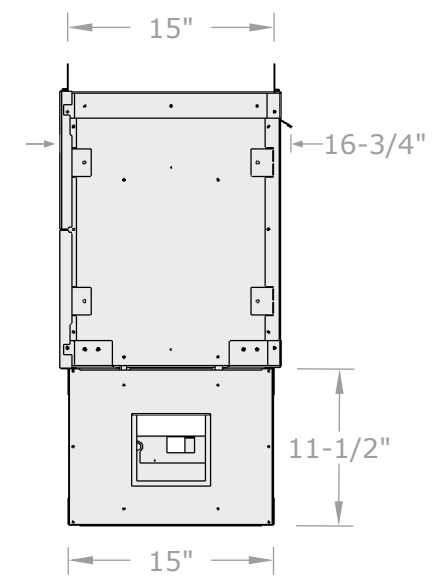

VENT-FREE FIRE PLACE 48"
SINGLE - SIDED

FRONT VIEW
SCALE 1:14

BACK VIEW
SCALE 1:14

ISOMETRIC / PERSPECTIVE
VIEW SCALE 1:20

TOP VIEW
SCALE 1:14

BACK VIEW (LEFT)
SCALE 1:14