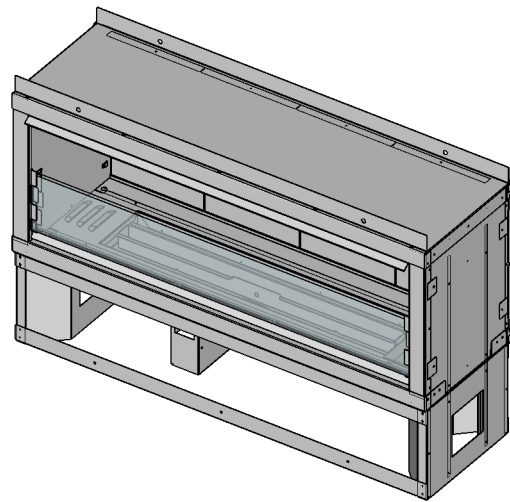

VENT-FREE FIRE PLACE 48"
SINGLE - SIDED

FRONT VIEW
SCALE 1:14

BACK VIEW
SCALE 1:14

ISOMETRIC / PERSPECTIVE
VIEW SCALE 1:20

TOP VIEW
SCALE 1:14

BACK VIEW (LEFT)
SCALE 1:14