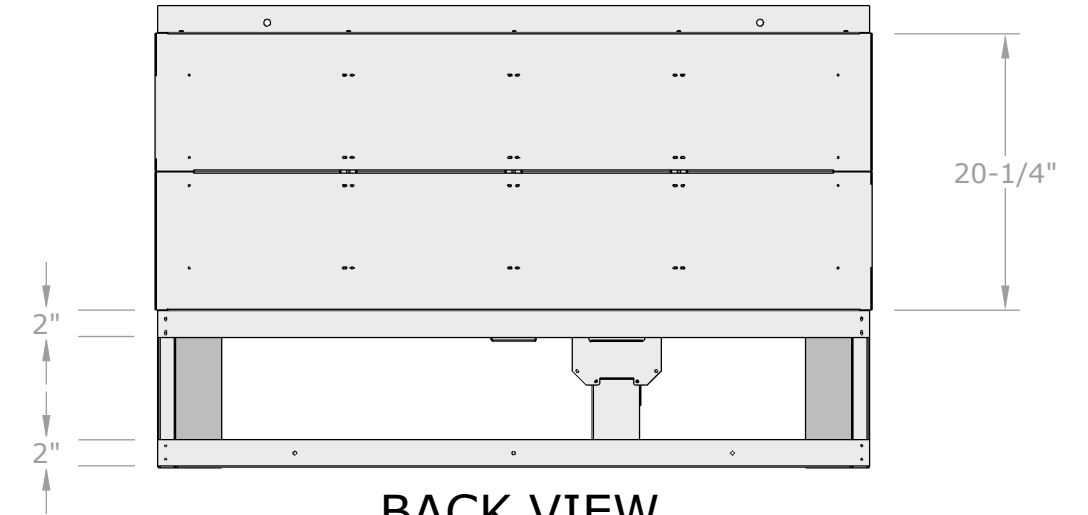

VENT-FREE FIRE PLACE 48"
SINGLE - SIDED

FRONT VIEW
SCALE 1:14

BACK VIEW
SCALE 1:14

ISOMETRIC / PERSPECTIVE
VIEW SCALE 1:20

TOP VIEW
SCALE 1:14

BACK VIEW (LEFT)
SCALE 1:14