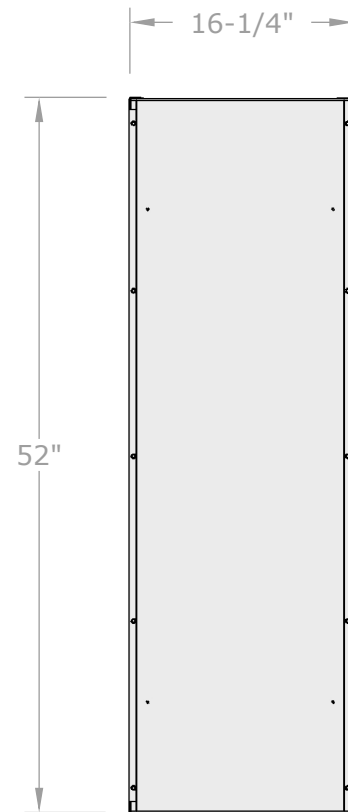

VENT-FREE FIRE PLACE 48"
SINGLE - SIDED

FRONT VIEW
SCALE 1:14

BACK VIEW
SCALE 1:14

ISOMETRIC / PERSPECTIVE
VIEW SCALE 1:20

TOP VIEW
SCALE 1:14

BACK VIEW (LEFT)
SCALE 1:14