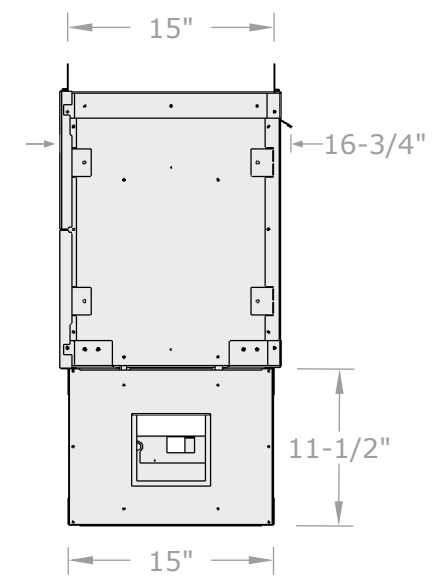

VENT-FREE FIRE PLACE 36"
SINGLE - SIDED

FRONT VIEW
SCALE 1:14

BACK VIEW
SCALE 1:14

ISOMETRIC / PERSPECTIVE
VIEW SCALE 1:20

TOP VIEW
SCALE 1:14

BACK VIEW (LEFT)
SCALE 1:14