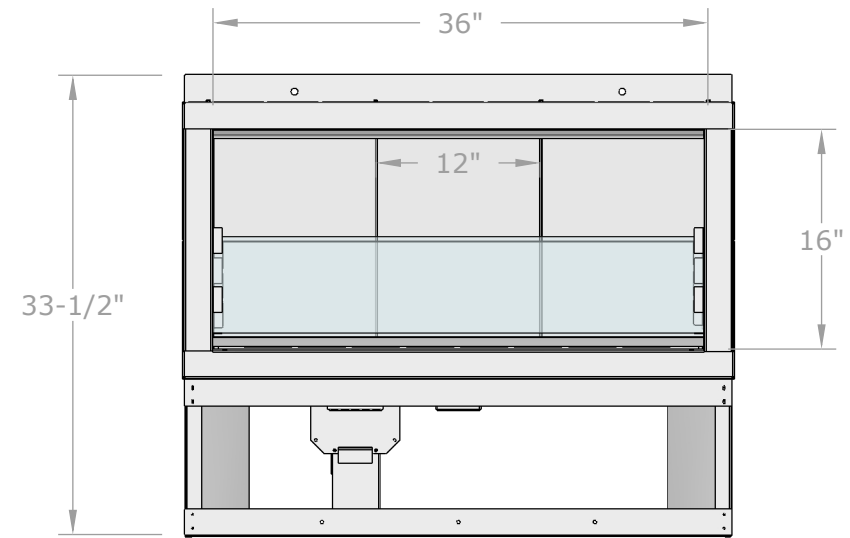

VENT-FREE FIRE PLACE 36"
SINGLE - SIDED

FRONT VIEW
SCALE 1:14

BACK VIEW
SCALE 1:14

ISOMETRIC / PERSPECTIVE
VIEW SCALE 1:20

TOP VIEW
SCALE 1:14

BACK VIEW (LEFT)
SCALE 1:14