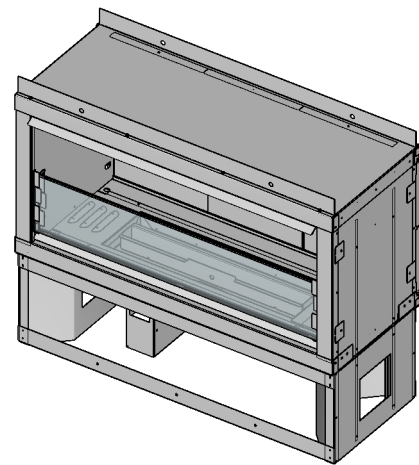

VENT-FREE FIRE PLACE 36"
SINGLE - SIDED

FRONT VIEW
SCALE 1:14

BACK VIEW
SCALE 1:14

ISOMETRIC / PERSPECTIVE
VIEW SCALE 1:20

TOP VIEW
SCALE 1:14

BACK VIEW (LEFT)
SCALE 1:14