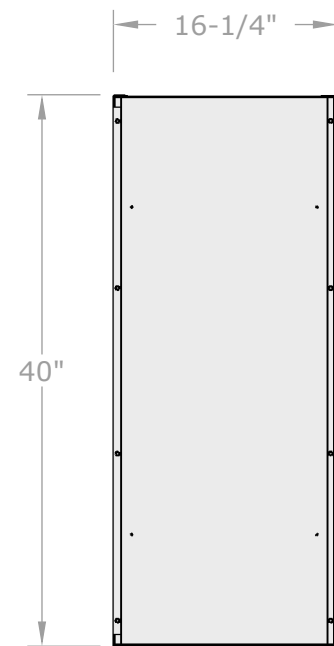

VENT-FREE FIRE PLACE 36"
SINGLE - SIDED

FRONT VIEW
SCALE 1:14

BACK VIEW
SCALE 1:14

ISOMETRIC / PERSPECTIVE
VIEW SCALE 1:20

TOP VIEW
SCALE 1:14

BACK VIEW (LEFT)
SCALE 1:14