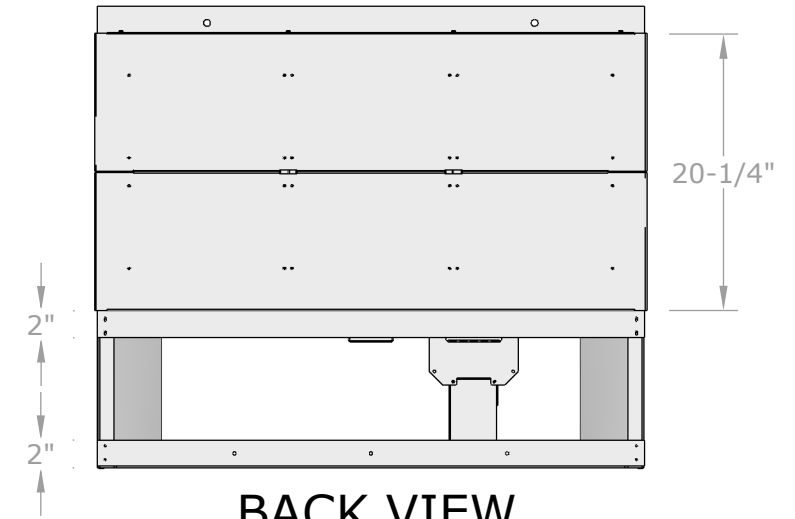

VENT-FREE FIRE PLACE 36"
SINGLE - SIDED

FRONT VIEW
SCALE 1:14

BACK VIEW
SCALE 1:14

ISOMETRIC / PERSPECTIVE
VIEW SCALE 1:20

TOP VIEW
SCALE 1:14

BACK VIEW (LEFT)
SCALE 1:14