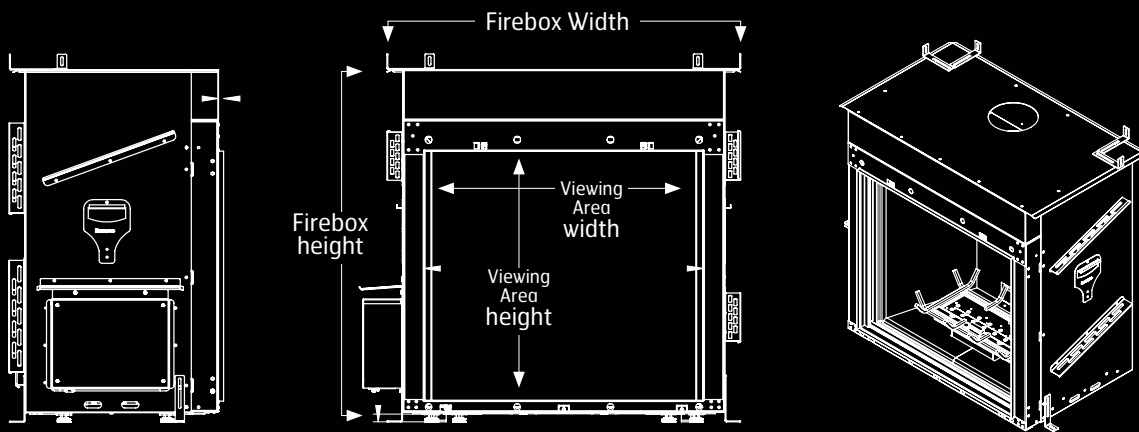

VIEWING AREA DIMENSIONS

All sizes are available with Ortal's Signature Burner or Wilderness Flame-Through-Log Technology and feature a micro-mesh screen heat barrier.

Model Name	Firebox Dimensions		Viewing Area Dimensions	
	Height	Width	Height	Width
Front 44H	45 15/16"	54 7/8"	21 3/4"	43 5/8"
Front 60H	45 15/16"	71 3/8"	21 3/4"	60 1/8"
Traditional 36	44 5/8"	48 5/16"	31 5/8"	35 7/16"
Traditional 42	47 1/8"	55 13/16"	34 1/8"	42 11/16"

TR- TRADITIONAL