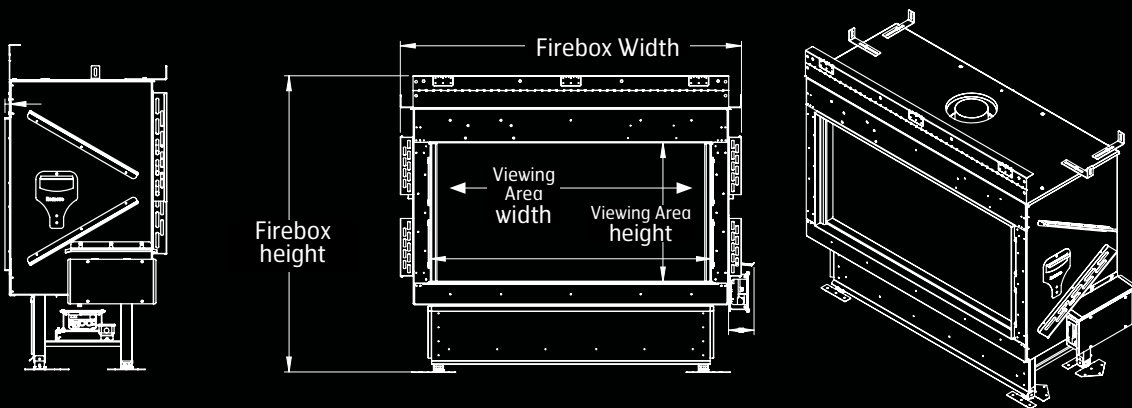

FR- FRONT FACING

Ortal North America 2152 Citygate Drive, Columbus OH 43219

Tel: 1 (818) 238-7000 | info@ortalheat.com | www.ortalheat.com

Due to fuel type, altitude and venting configuration, the flame height may differ from shown