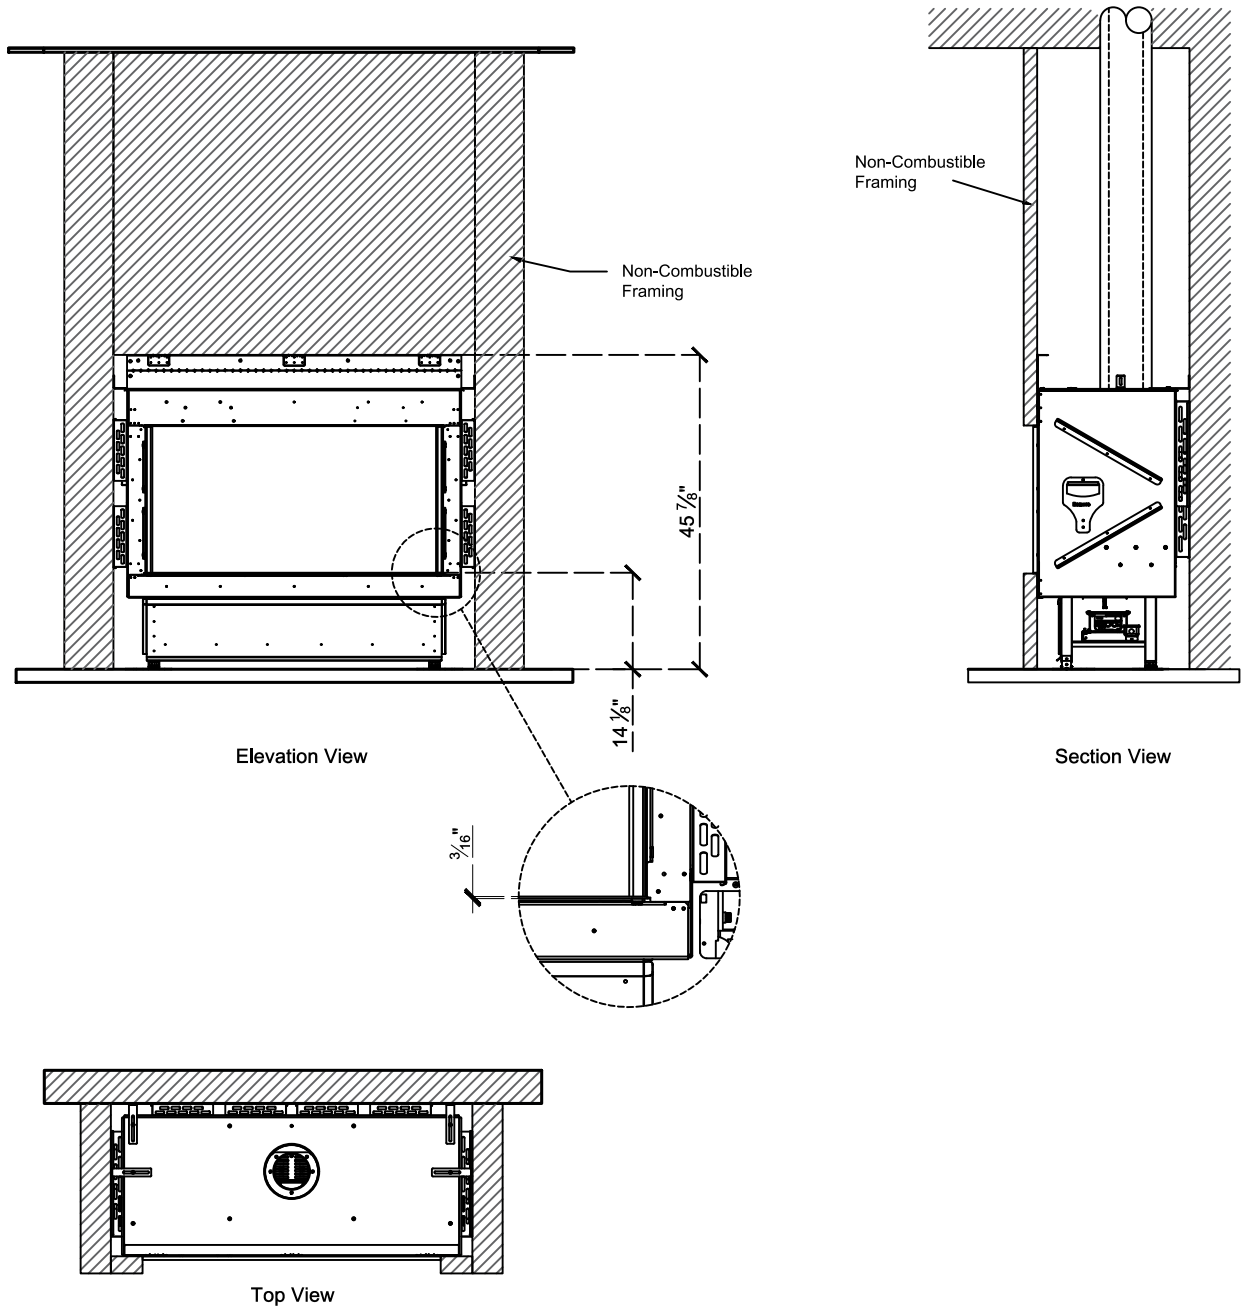

Framing Information: 44H FR OD (Screen)

Minimum Framing Dimensions

| Model | A | B | C | D |
|-----------|--------------------|--------------------|--------------------|--|
| 44H Front | 45 $\frac{7}{8}$ " | 52 $\frac{7}{8}$ " | 22 $\frac{1}{4}$ " | Refer to Vent Manufacturer's Firestop Dimensions |

Note :

1. Drawings are not to Scale
2. All dimensions in inches
3. No weight can be transferred to the fireplace. **ALL FRAMING MUST BE SELF-SUPPORTED.**

Framing Information: 44H FR OD (Screen)

Framing Details

- Note :
1. Drawings are not to Scale
 2. All dimensions in inches
 3. No weight can be transferred to the fireplace. ALL FRAMING MUST BE SELF-SUPPORTED.

Framing Information: 44H FR OD (Screen)

Fireplace Dimensions

Front View

Side View

Top View

| Model | (H) Height | (W) Width | (D) Depth | C1 | C2 | C3 | Viewing Area | |
|-----------|----------------------------------|----------------------------------|----------------------------------|---------------------------------|----------------------------------|----------------------------------|---|------|
| | | | | | | | Front | Side |
| 44H Front | 45 ⁷ / ₈ " | 52 ⁷ / ₈ " | 22 ¹ / ₄ " | 7 ⁷ / ₈ " | 26 ¹ / ₂ " | 12 ³ / ₈ " | 43 ⁵ / ₈ " W X 21 ⁵ / ₈ " H | — |