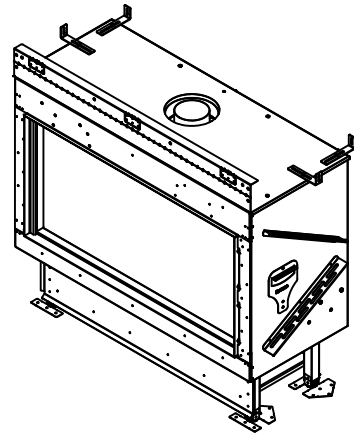

Note :

1. Drawings are not to Scale
2. All dimensions in inches
3. No weight can be transferred to the fireplace. **ALL FRAMING MUST BE SELF-SUPPORTED.**

Framing Information: 44H FR OD (Screen)

Framing Details

- Note :
1. Drawings are not to Scale
 2. All dimensions in inches
 3. No weight can be transferred to the fireplace. ALL FRAMING MUST BE SELF-SUPPORTED.

Framing Information: 44H FR OD (Screen)

Fireplace Dimensions

Front View

Side View

Top View

| Model | (H) Height | (W) Width | (D) Depth | C1 | C2 | C3 | Viewing Area | |
|-----------|----------------------------------|----------------------------------|----------------------------------|---------------------------------|----------------------------------|----------------------------------|---|------|
| | | | | | | | Front | Side |
| 44H Front | 45 ⁷ / ₈ " | 52 ⁷ / ₈ " | 22 ¹ / ₄ " | 7 ⁷ / ₈ " | 26 ¹ / ₂ " | 12 ³ / ₈ " | 43 ⁵ / ₈ " W X 21 ⁵ / ₈ " H | — |