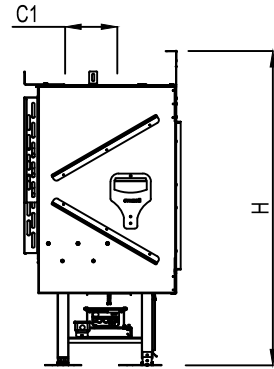

Note :

1. Drawings are not to Scale
2. All dimensions in inches
3. No weight can be transferred to the fireplace. **ALL FRAMING MUST BE SELF-SUPPORTED.**

Framing Information: 44H FR OD (Screen)

Framing Details

- Note :
1. Drawings are not to Scale
 2. All dimensions in inches
 3. No weight can be transferred to the fireplace. ALL FRAMING MUST BE SELF-SUPPORTED.

Framing Information: 44H FR OD (Screen)

Fireplace Dimensions

Front View

Side View

Top View

| Model | (H) Height | (W) Width | (D) Depth | C1 | C2 | C3 | Viewing Area | |
|-----------|----------------------------------|----------------------------------|----------------------------------|---------------------------------|----------------------------------|----------------------------------|---|------|
| | | | | | | | Front | Side |
| 44H Front | 45 ⁷ / ₈ " | 52 ⁷ / ₈ " | 22 ¹ / ₄ " | 7 ⁷ / ₈ " | 26 ¹ / ₂ " | 12 ³ / ₈ " | 43 ⁵ / ₈ " W X 21 ⁵ / ₈ " H | — |

Note : 1. Drawings are not to Scale
 2. All dimensions in inches