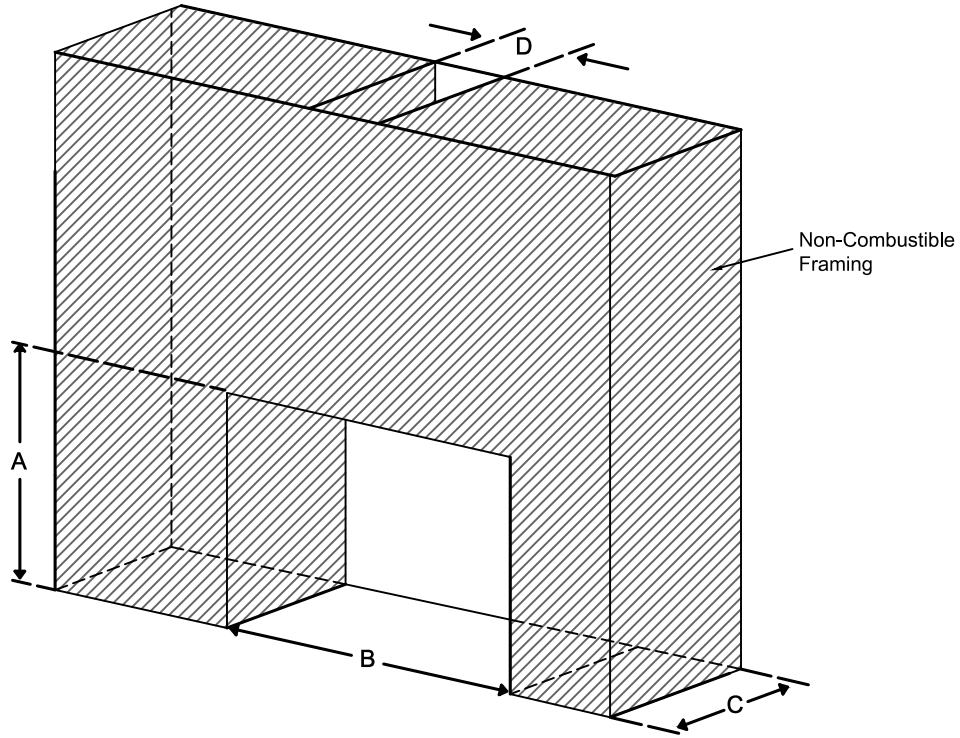

Framing Information: 44H FR OD (Screen)

Minimum Framing Dimensions

| Model | A | B | C | D |
|-----------|--------------------|--------------------|--------------------|--|
| 44H Front | 45 $\frac{7}{8}$ " | 52 $\frac{7}{8}$ " | 22 $\frac{1}{4}$ " | Refer to Vent Manufacturer's Firestop Dimensions |

Note :

1. Drawings are not to Scale
2. All dimensions in inches
3. No weight can be transferred to the fireplace. **ALL FRAMING MUST BE SELF-SUPPORTED.**

Framing Information: 44H FR OD (Screen)

Framing Details

- Note :
1. Drawings are not to Scale
 2. All dimensions in inches
 3. No weight can be transferred to the fireplace. ALL FRAMING MUST BE SELF-SUPPORTED.

Framing Information: 44H FR OD (Screen)

Fireplace Dimensions

Front View

Side View

Top View

| Model | (H) Height | (W) Width | (D) Depth | C1 | C2 | C3 | Viewing Area | |
|-----------|----------------------------------|----------------------------------|----------------------------------|---------------------------------|----------------------------------|----------------------------------|---|------|
| | | | | | | | Front | Side |
| 44H Front | 45 ⁷ / ₈ " | 52 ⁷ / ₈ " | 22 ¹ / ₄ " | 7 ⁷ / ₈ " | 26 ¹ / ₂ " | 12 ³ / ₈ " | 43 ⁵ / ₈ " W X 21 ⁵ / ₈ " H | — |