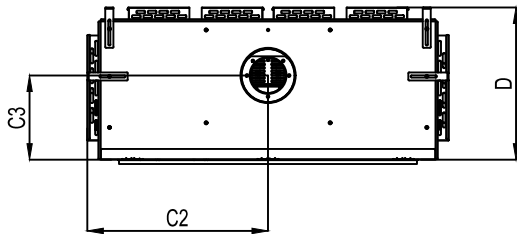

Note :

1. Drawings are not to Scale
2. All dimensions in inches
3. No weight can be transferred to the fireplace. **ALL FRAMING MUST BE SELF-SUPPORTED.**

Framing Information: 44H FR OD (Screen)

Framing Details

- Note :
1. Drawings are not to Scale
 2. All dimensions in inches
 3. No weight can be transferred to the fireplace. ALL FRAMING MUST BE SELF-SUPPORTED.

Framing Information: 44H FR OD (Screen)

Fireplace Dimensions

Front View

Side View

Top View

| Model | (H) Height | (W) Width | (D) Depth | C1 | C2 | C3 | Viewing Area | |
|-----------|----------------------------------|----------------------------------|----------------------------------|---------------------------------|----------------------------------|----------------------------------|---|------|
| | | | | | | | Front | Side |
| 44H Front | 45 ⁷ / ₈ " | 52 ⁷ / ₈ " | 22 ¹ / ₄ " | 7 ⁷ / ₈ " | 26 ¹ / ₂ " | 12 ³ / ₈ " | 43 ⁵ / ₈ " W X 21 ⁵ / ₈ " H | — |

Note : 1. Drawings are not to Scale
 2. All dimensions in inches