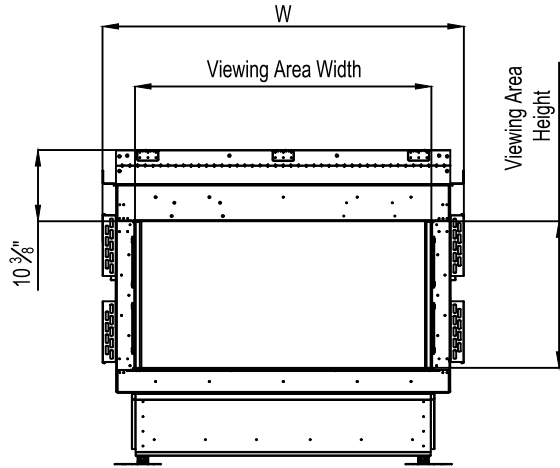

Note :

1. Drawings are not to Scale
2. All dimensions in inches
3. No weight can be transferred to the fireplace. **ALL FRAMING MUST BE SELF-SUPPORTED.**

Framing Information: 44H FR OD (Screen)

Framing Details

- Note :
1. Drawings are not to Scale
 2. All dimensions in inches
 3. No weight can be transferred to the fireplace. ALL FRAMING MUST BE SELF-SUPPORTED.

Framing Information: 44H FR OD (Screen)

Fireplace Dimensions

Front View

Side View

Top View

| Model | (H) Height | (W) Width | (D) Depth | C1 | C2 | C3 | Viewing Area | |
|-----------|----------------------------------|----------------------------------|----------------------------------|---------------------------------|----------------------------------|----------------------------------|---|------|
| | | | | | | | Front | Side |
| 44H Front | 45 ⁷ / ₈ " | 52 ⁷ / ₈ " | 22 ¹ / ₄ " | 7 ⁷ / ₈ " | 26 ¹ / ₂ " | 12 ³ / ₈ " | 43 ⁵ / ₈ " W X 21 ⁵ / ₈ " H | — |

Note : 1. Drawings are not to Scale
 2. All dimensions in inches