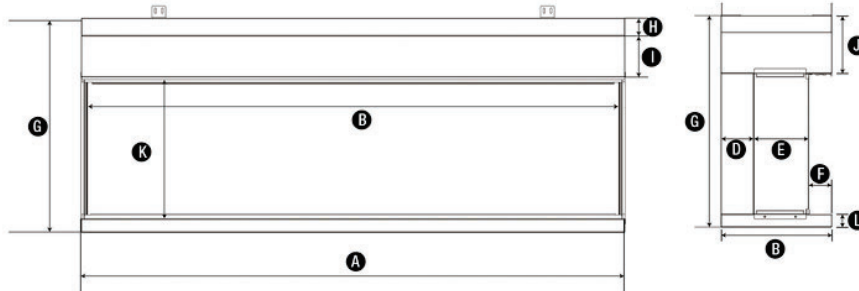

Fireplace Dimensions

Top View / Vue de dessus

Front View / Vue de face

Side View / Vue de côté

Dimensions						
Model/Modèle	A	B	C	D	E	F
JRLCD-EF10192	1397mm / 55"/po	1370mm / 53.94"/po	262mm / 10.31"/po	77mm / 3.03"/po	130mm / 5.10"/po	55mm / 2.17"/po
	G	H	I	J	K	L
	578mm / 22.76"/po	67mm / 2.64"/po	96mm / 3.78"/po	164mm / 6.46"/po	384mm / 15.12"/po	30mm / 1.18"/po

Measurements are taken from the top of the appliance:

Bottom, Sides, and Back	0"
Top	0" recessed into wall and 3 9/16" (90mm) to mantel

 Appliance is NOT load-bearing. Carefully consider the weight of finishing materials when constructing rough framing.

 NOTE: Ensure the installation complies with all local building codes and requirements

Dimensions			
Installation Type	Framing Opening Width	Framing Opening Depth	Framing Opening Height
Front View	1417mm / 56"	285mm / 11"	600mm / 24"