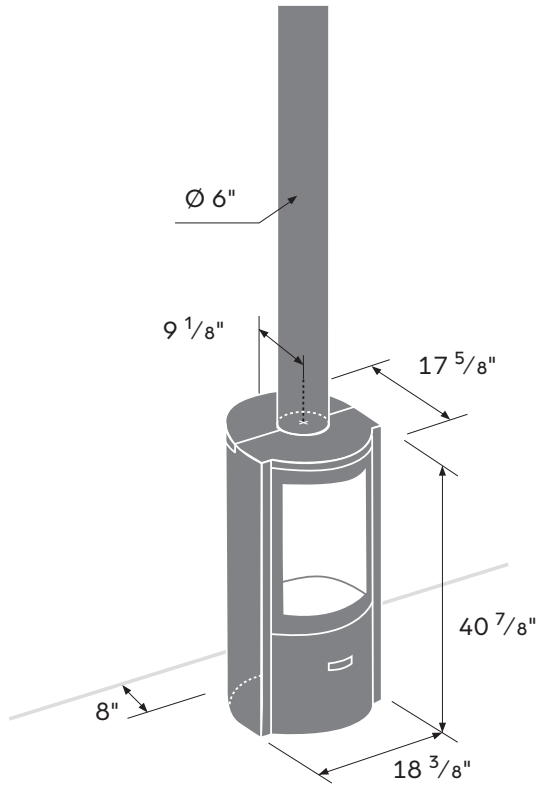

Stûv 30-compact / ONE BLACK

Technical sheet

ADVANTAGES

- 3 operation modes
  - 360° rotation
  - Ash pan integrated into the base of the unit
  - Easy to light
  - Generates little ash
- Can be connected to outside air
  - Low fine particle emission rate
  - Suitable for all types of interiors
  - Priority of the view of the fire
  - Energy saving
  - No more firewood recutting
  - Easy to clean

*For additional information on powers, please see: <https://stuvamerica.com/en/inspirations/tips-and-techniques/power-btu/>
Dimensions for information only. See the installation manuals for details.

Size	30-compact ONE BLACK	30-compact
Max. vertical log lenght	16"	16"
Max. horizontal log lenght	10"	10"
Efficiency	73,9%	73,9%
Maximum power*	47 000 BTU/h	47 000 BTU/h
EPA Power*	17 049 BTU/h	17 049 BTU/h
Nominal heat output*	33 000 BTU/h	33 000 BTU/h
Heating surface area	900 ft²	900 ft²
Firebox size	1.1 ft³	1.1 ft³
Fine particle emissions	1.82 g/h	1.82 g/h
Doors	1 glass door only	standard 3 doors
Revolving base 360°	standard 360°	standard 360°
Outside air duct	ø 4"	ø 4"
Weight	248 lb	284 lb