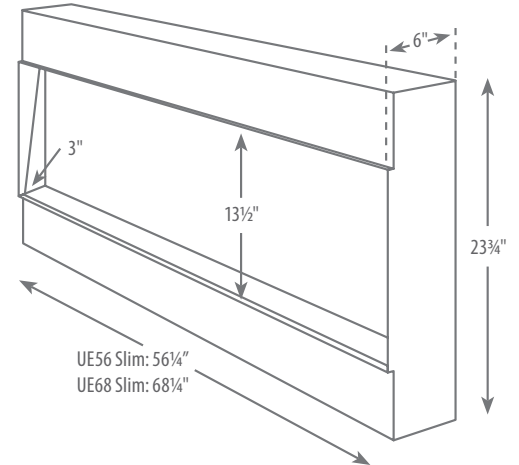

UE56 & UE68 SLIM - FEATURES & BENEFITS

Uniquely torched & detailed on-site using logs cut from real timber. The first and only real wood log set in North America.

NEXT GEN FLAME TECHNOLOGY

A new innovative electric flame technology providing a realistic burn display.

DESIGNED IN CANADA

Designed in the pacific northwest where we have been manufacturing fireplaces for over 30 years.

CLEAN DESIGN

No louvers or large gaps means these fireplaces can be installed with a clean finish.

GLOWING EMBERS

Ember bed lighting glows under our media to simulate actual burning coals.

APP CONTROL AND TOUCH REMOTE

Smartphone or your tablet controls to adjust brightness, hue, and more. Includes a sleek touch enabled remote control.

3 YEAR WARRANTY

The high build quality allows us to offer a generous 3 year warranty on this product.

SLIM 6" DEPTH

The incredible 6" depth of these slim fireplaces allow them to be installed just about anywhere in your home.

Build your fireplace today at uptownfireplaces.com/fireplace-builder