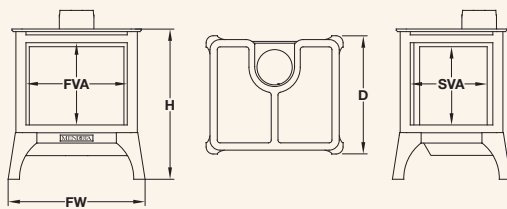

beauty from every angle

The 360 FireIn™ Stove shows off its beauty with three-sided viewing that brings a nostalgic look with much more efficient heat production. The FireIn burner is wrapped inside the logs to produce an ultra-realistic flame that will keep you cozy. Our hand-painted birch or white oak log sets further capture the realism of a crackling fire. It just looks and feels right.

	Front Width	Height	Front Viewing Area	Depth	Side Viewing Area
360 FireIn Gas Stove	26 1/4"	28 3/4"	19 3/8" x 15 3/4"	22 5/8"	15 3/4" x 15 3/4"

KEY: FW=Front Width, H=Height, FVA= Front Viewing Area, D=Depth, SVA=Side Viewing Area