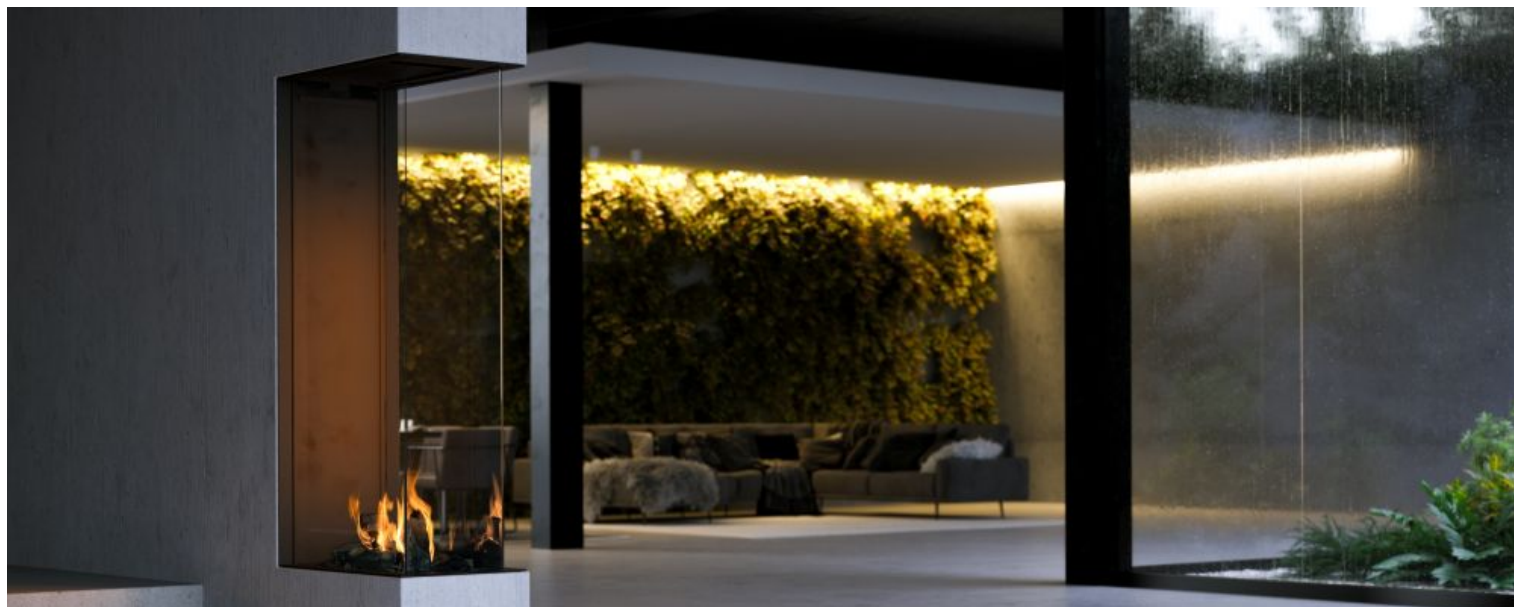

SKY LARGE ROOM DIVIDER

SPECIFICATIONS

| | |
|---|---|
| Burner(s): | Real Flame Burner |
| Type of fireplace: | Gas fires |
| Natural gas (min-max): | 10,132 - 61,301 BTU |
| Propane (min-max): | 8,907 - 42,971 BTU |
| Efficiency: | 89% |
| Kanaal ø (inch): | 5" x 8" |
| : | |
| : | |
| Remote control: | (Standard) |
| Puck: | (Optional) |
| Operation via app - wifi kit: | (Optional) |
| Connect to home automation: | (Optional) |
| Powerfan: | (Optional) |
| Anti-reflective glass: | (Optional) |
| Access door: | (Optional) |
| Convection grills built-in and surface-mounted: | (Optional) |
| Wall switch: | (Optional) |
| : | |
| Energy efficiency class: | A |
| Website: | https://www.element4fires.com/fireplace/sky-l-r |