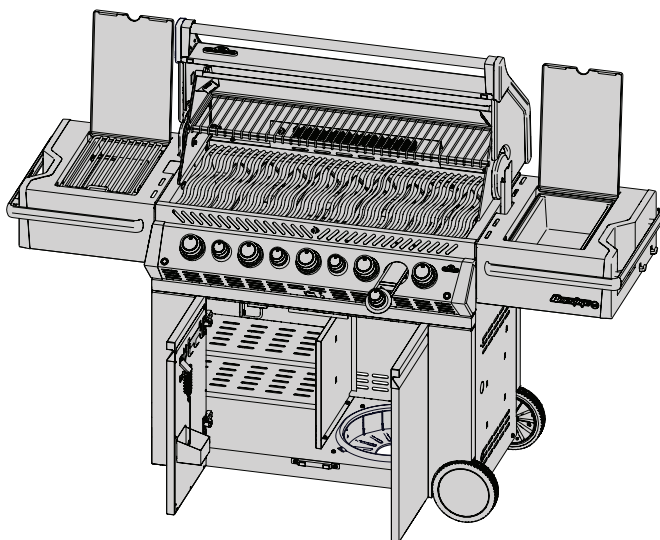

PHONE:
+31 345-58-8655

EMAIL:
eu.info@napoleon.com

ONLINE:
www.napoleon.com

NAPOLEON GRILLS EUROPE
De Riemsdijk 22, 4004 LC, Tiel
The Netherlands