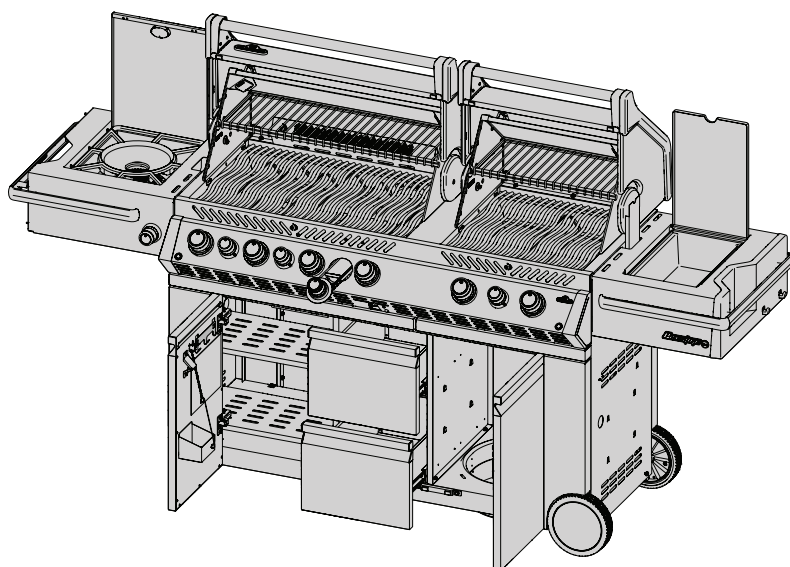

PRO825RSBI-3

PRO665RSIB-3