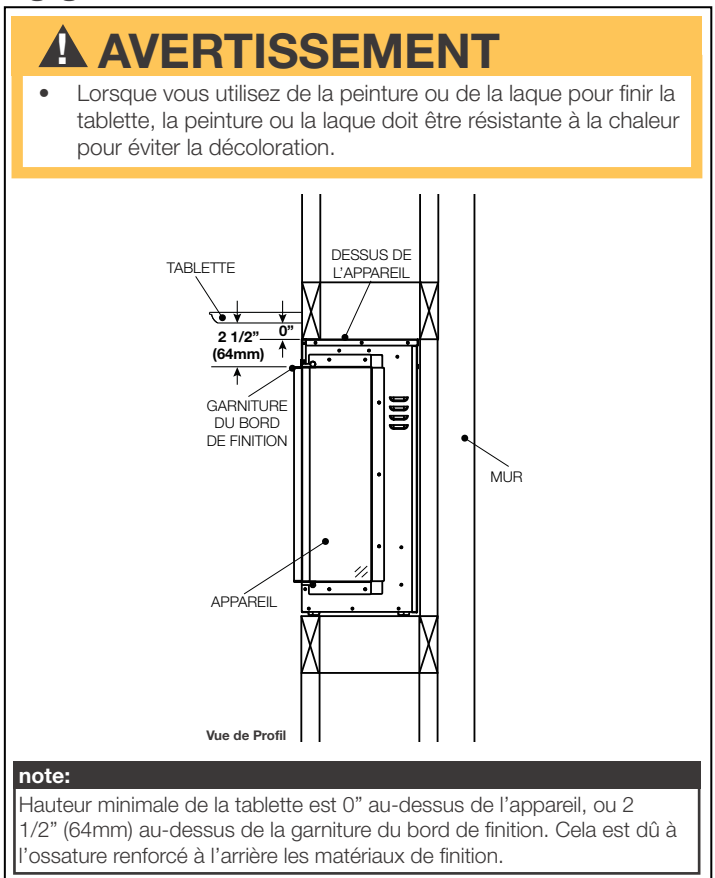

Dégagements Minimaux de la Tablette

W415-1973 / C / 07.20.21