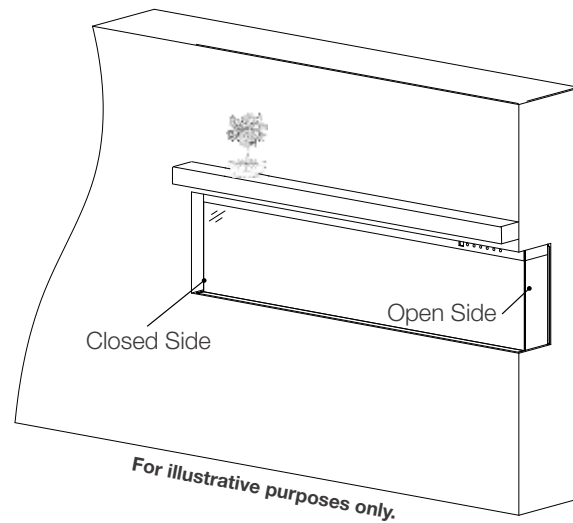

## Installation Overview

Your appliance is capable of three unique installation configurations: **three-sided, two-sided, and single-sided.**

### Three-Sided Viewing Installation

- Appliance is fully recessed into the wall with both sides open
- Front, left, **and** right side views

### Two-Sided Viewing Installation

- Appliance is fully recessed into the wall with one side open
- Front view **and** left/right side view, depending on desired open/closed sides

### Single-Sided Viewing Installation

- Appliance is fully recessed into the wall
- Front view **only**
- Left and right side views are covered