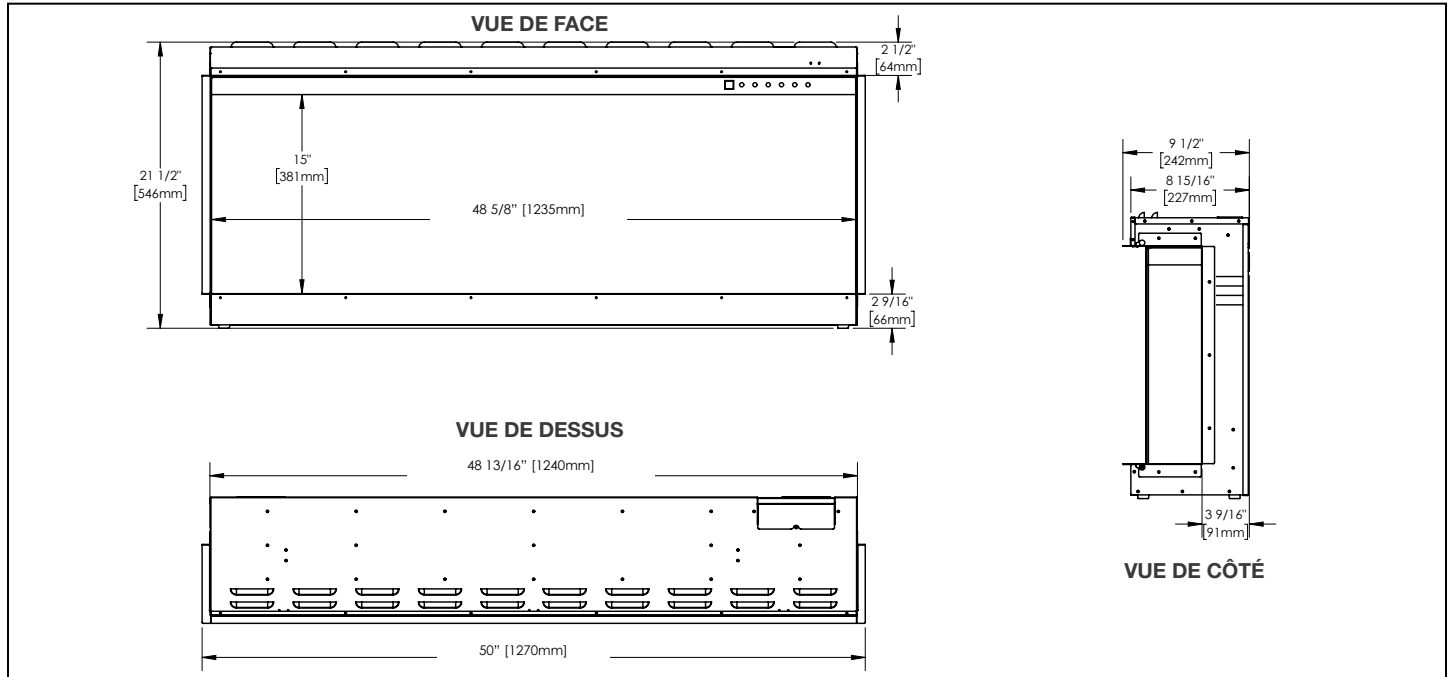

## Dimensions

### Two-Sided Viewing Installation

- Appliance is fully recessed into the wall with one side open
- Front view **and** left/right side view, depending on desired open/closed sides

### Single-Sided Viewing Installation

- Appliance is fully recessed into the wall
- Front view **only**
- Left and right side views are covered