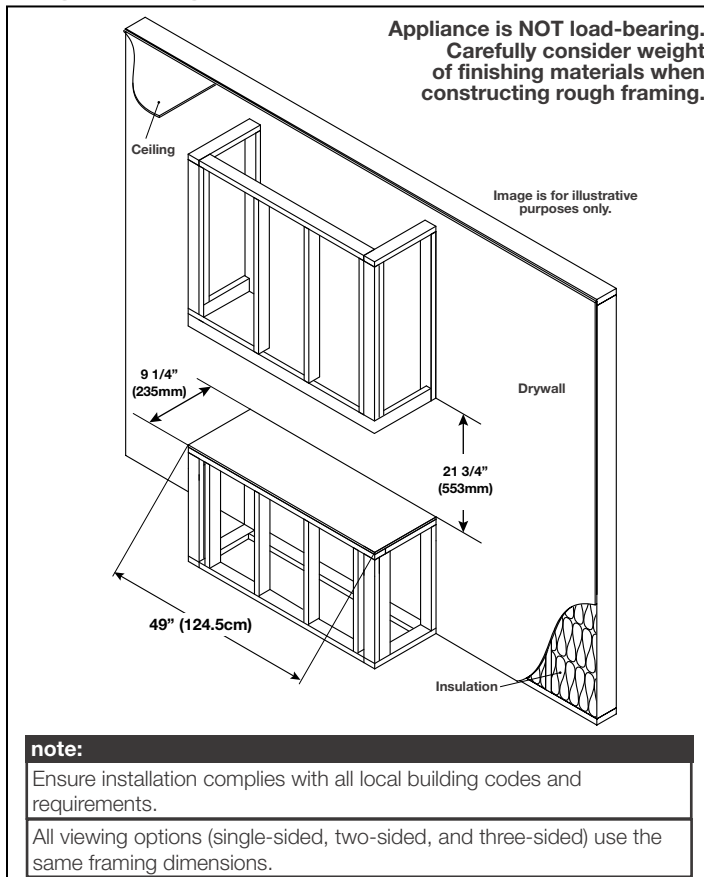

Rough Framing