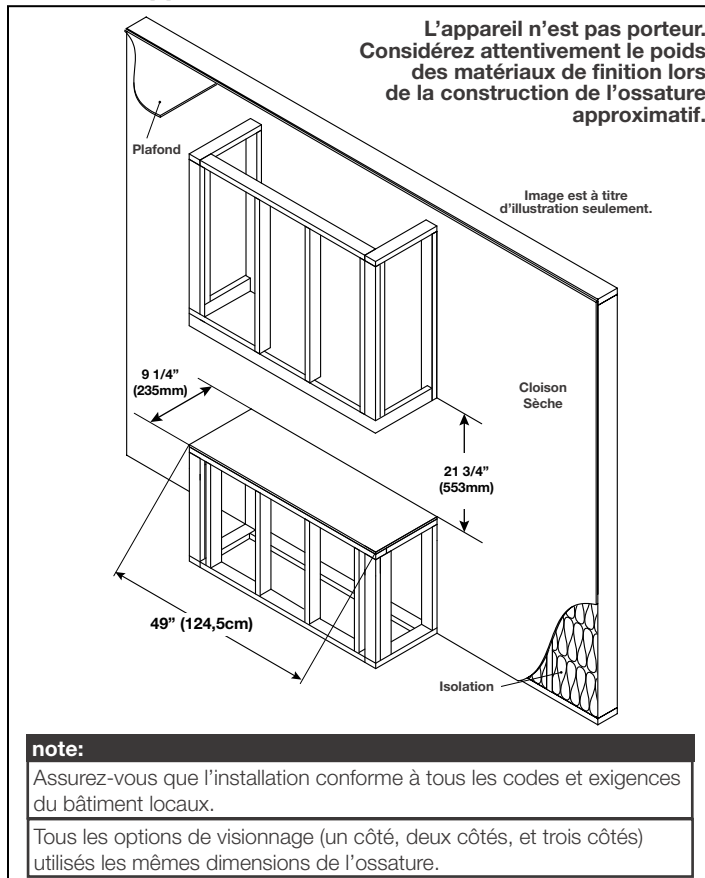

Ossature Approximatif