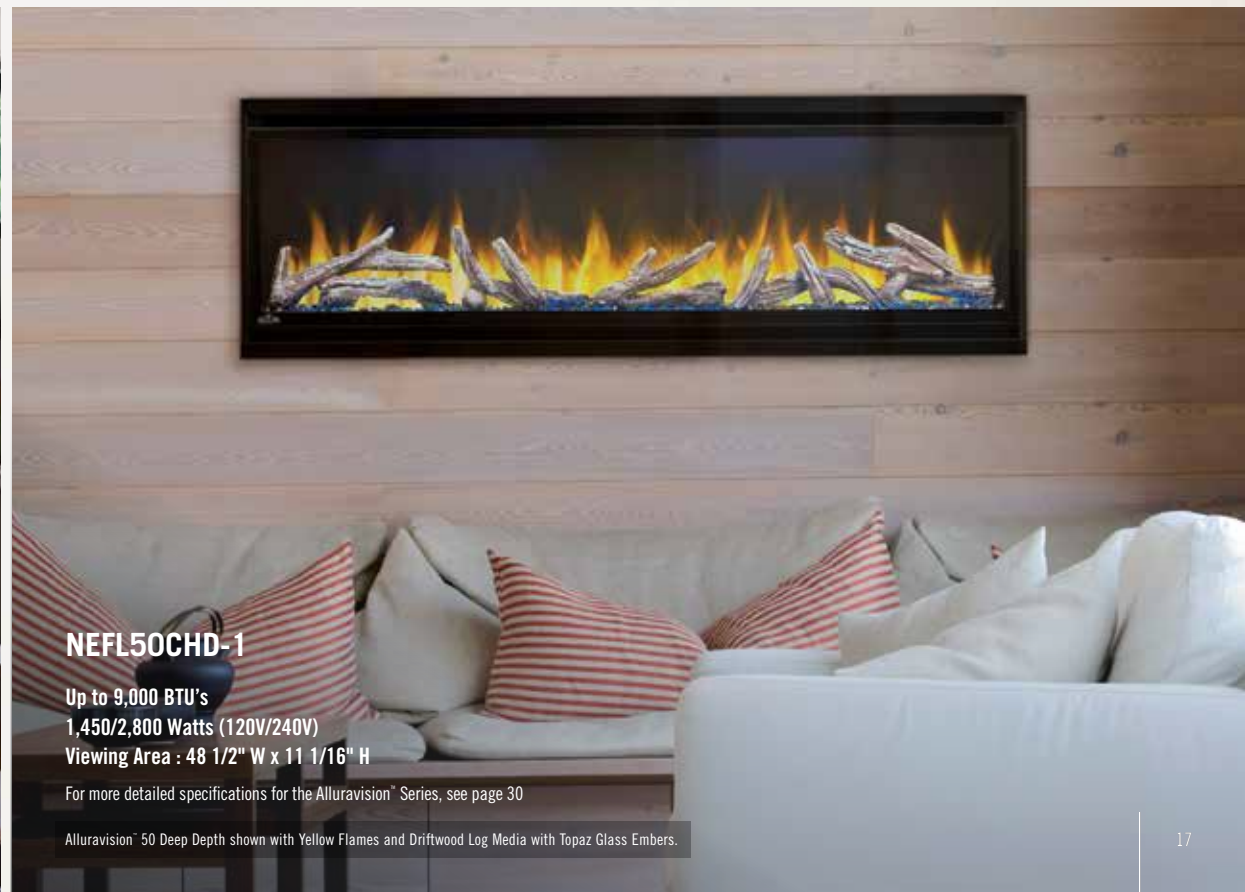

NEFL50CHD-1

Up to 9,000 BTU's

1,450/2,800 Watts (120V/240V)

Viewing Area : 48 1/2" W x 11 1/16" H

For more detailed specifications for the Alluravision™ Series, see page 30

Alluravision™ 50 Deep Depth shown with Yellow Flames and Driftwood Log Media with Topaz Glass Embers.