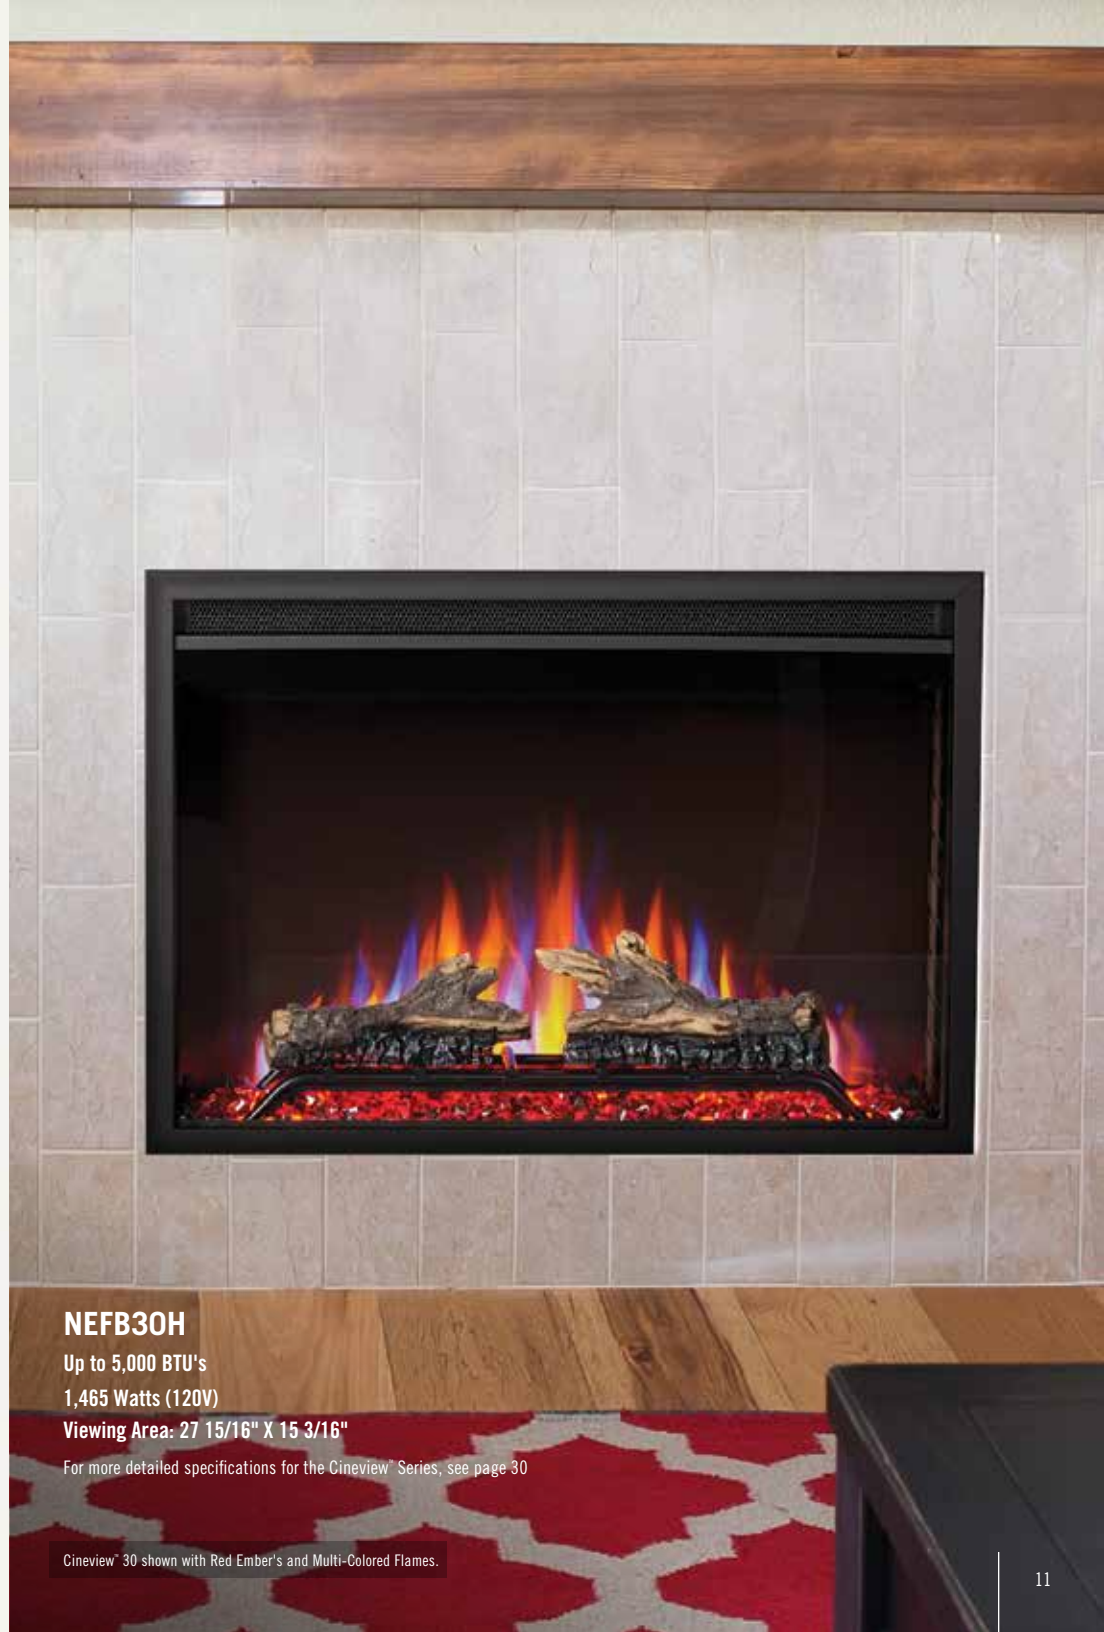

NEFB30H

Up to 5,000 BTU's

1,465 Watts (120V)

Viewing Area: 27 15/16" X 15 3/16"

For more detailed specifications for the Cineview® Series, see page 30

Cineview® 30 shown with Red Ember's and Multi-Colored Flames.