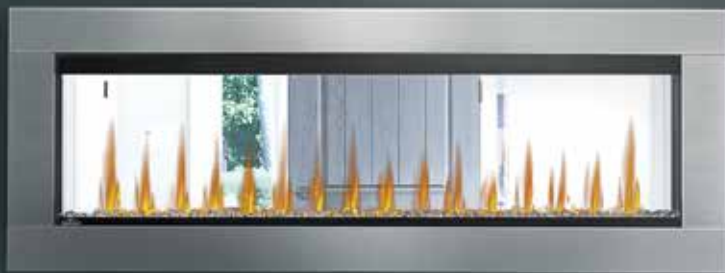

#### Flame Color Options:

Blue, Multi-Color and Orange

CLEARion™ Elite 50 Shown with Stainless Steel Surround  
\*Note: for 2x4 installation only

LOW ENERGY  
**LED**  
HIGH INTENSITY

### NEFBD50HE

Up to 10000 BTU's

3,000 Watts (120V/240V)

Viewing Area: 43 5/8"W x 12"H

For more detailed specifications for the CLEARion™ Series, see page 30

CLEARion™ Elite 50 shown with Stainless Steel Surround, Orange Flames, with Crystal Glass Embers.