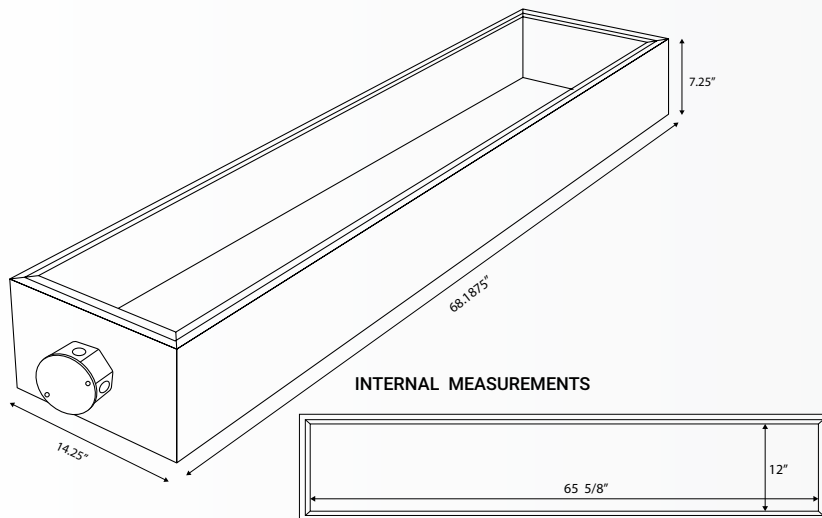

61"

FEATURES

Eurofase Fire-Rated box is built with fire-resistant materials to enhance safety and prevent the spread of fire in commercial and residential spaces. Crafted with durable materials to withstand the rigors of installation and provide long-lasting performance.

Project

Type

Date

Address

Company

- Compatible with all EF heaters
- Designed for commercial and residential applications.
- UL Type SCX
- Plywood 1/2"

SPECIFICATIONS

ITEM NO.	EF61FRBC
ITEM	Light Grey
DEVICE BOX	Octagonal - 2 1/8"
DRYWALL MATERIAL	Type-X 5/8 in
MATERIAL	Drywall, Plywood, Metal
MOUNTING TYPE	Recessed
INTERNAL MEASUREMENTS	H = 6.625" L = 65 5/8" W = 12"
EXTERNAL MEASUREMENTS	H = 7.25" L = 68.1875" W = 14.25"
COUNTRY OF ORIGIN	Canada
WARRANTY	3 year