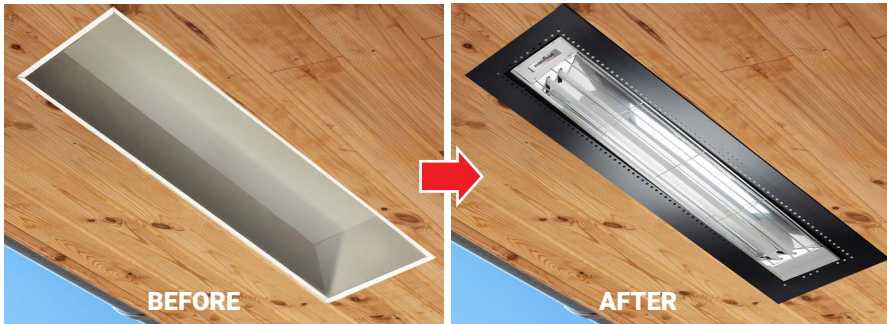

61"

FEATURES

Eurofase Fire-Rated box is built with fire-resistant materials to enhance safety and prevent the spread of fire in commercial and residential spaces. Crafted with durable materials to withstand the rigors of installation and provide long-lasting performance.

Project

Type

Date

Address

Company

- Compatible with all EF heaters
- Designed for commercial and residential applications.
- UL Type SCX
- Plywood 1/2"

SPECIFICATIONS

ITEM NO.	EF61FRBC
ITEM	Light Grey
DEVICE BOX	Octagonal - 2 1/8"
DRYWALL MATERIAL	Type-X 5/8 in
MATERIAL	Drywall, Plywood, Metal
MOUNTING TYPE	Recessed
INTERNAL MEASUREMENTS	H = 6.625" L = 65 5/8" W = 12"
EXTERNAL MEASUREMENTS	H = 7.25" L = 68.1875" W = 14.25"
COUNTRY OF ORIGIN	Canada
WARRANTY	3 year