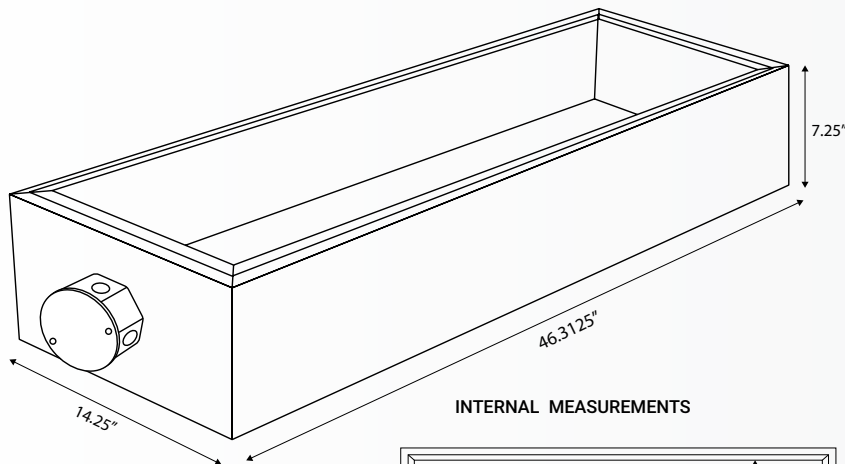

39"

FEATURES

Eurofase Fire-Rated box is built with fire-resistant materials to enhance safety and prevent the spread of fire in commercial and residential spaces. Crafted with durable materials to withstand the rigors of installation and provide long-lasting performance.

Project _____

Type _____

Date _____

Address _____

Company _____

- Compatible with all EF heaters
- Designed for commercial and residential applications.
- UL Type SCX
- Plywood 1/2"

SPECIFICATIONS

ITEM NO.	EF39FRBC
ITEM	Light Grey
DEVICE BOX	Octagonal - 2 1/8"
DRYWALL MATERIAL	Type-X 5/8 in
MATERIAL	Drywall, Plywood, Metal
MOUNTING TYPE	Recessed
INTERNAL MEASUREMENTS	H = 6.625" L = 43 3/4" W = 12"
EXTERNAL MEASUREMENTS	H = 7.25" L = 46.3125" W = 14.25"
COUNTRY OF ORIGIN	Canada
WARRANTY	3 year