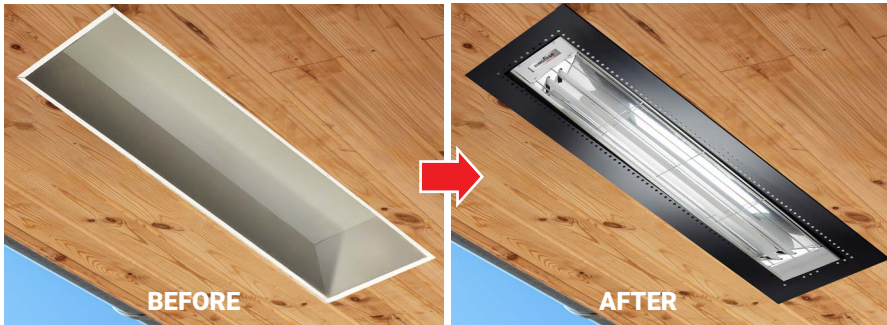

39"

FEATURES

Eurofase Fire-Rated box is built with fire-resistant materials to enhance safety and prevent the spread of fire in commercial and residential spaces. Crafted with durable materials to withstand the rigors of installation and provide long-lasting performance.

Project _____

Type _____

Date _____

Address _____

Company _____

- Compatible with all EF heaters
- Designed for commercial and residential applications.
- UL Type SCX
- Plywood 1/2"

SPECIFICATIONS

ITEM NO.	EF39FRBC
ITEM	Light Grey
DEVICE BOX	Octagonal - 2 1/8"
DRYWALL MATERIAL	Type-X 5/8 in
MATERIAL	Drywall, Plywood, Metal
MOUNTING TYPE	Recessed
INTERNAL MEASUREMENTS	H = 6.625" L = 43 3/4" W = 12"
EXTERNAL MEASUREMENTS	H = 7.25" L = 46.3125" W = 14.25"
COUNTRY OF ORIGIN	Canada
WARRANTY	3 year