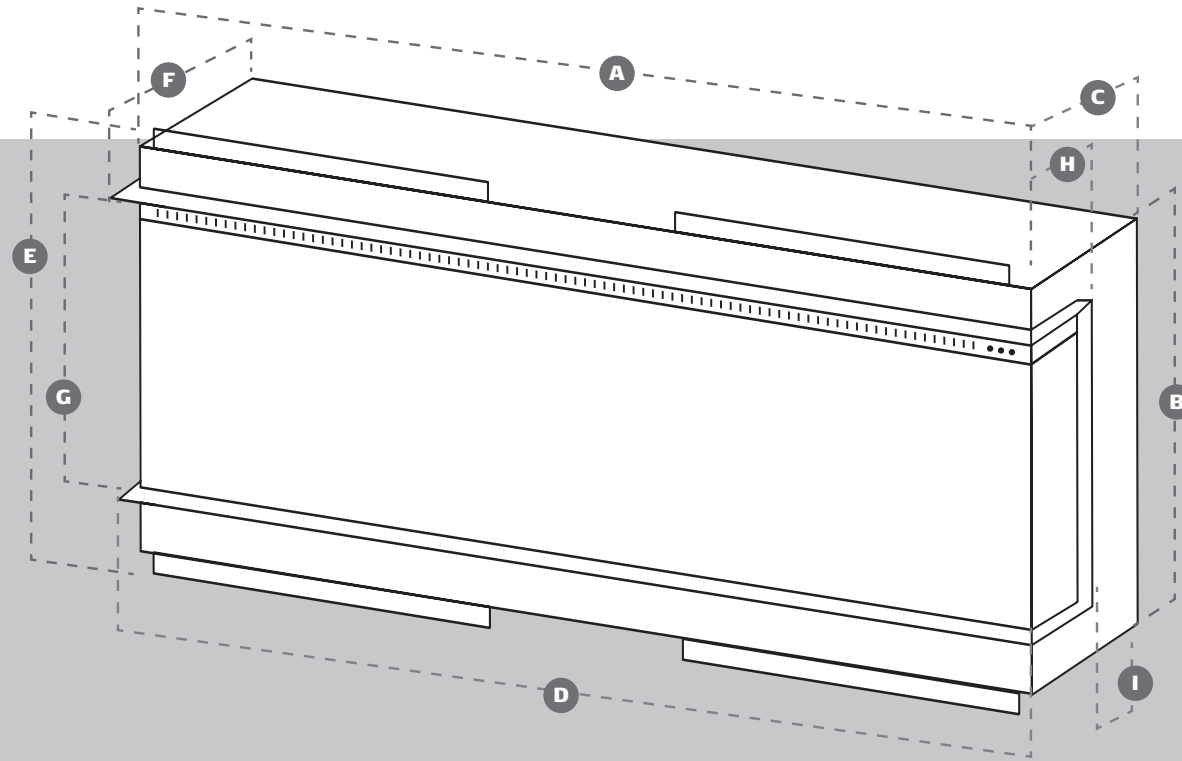

Scan to visit our online builder at:
www.uptownfireplaces.com/fireplace-builder

PRODUCT DIMENSIONS

	UE44	UE56	UE68	UE80
A Width of firebox (not Including tiling flanges)	44 in 1118 mm	56 in 1422 mm	68 in 1727 mm	80 in 2032 mm
B Height of firebox (not Including mount brackets)	23.3 in 592 mm	23.3 in 592 mm	23.3 in 592 mm	23.3 in 592 mm
C Depth of firebox (not Including tiling flanges)	11.5 in 292 mm	11.5 in 292 mm	11.5 in 292 mm	11.5 in 292 mm
D Width of firebox (Including tiling flanges)	45.59 in 1158 mm	57.44 in 1459 mm	69.45 in 1764 mm	81.46 in 2069 mm
E Height of firebox (Including mount brackets)	25.79 in 655 mm	25.79 in 655 mm	25.79 in 655 mm	25.79 in 655 mm
F Depth of firebox (Including tiling flanges)	12.18 in 309 mm	12.18 in 309 mm	12.18 in 309 mm	12.18 in 309 mm
G Height of visible firebox (within the tiling flanges)	17.4 in 442 mm	17.4 in 442 mm	17.4 in 442 mm	17.4 in 442 mm
H Depth of the Glass (Side Glass)	7.26 in 189 mm	7.26 in 189 mm	7.26 in 189 mm	7.26 in 189 mm
I Remaining Depth of the Firebox (After the Glass)	4 in 102 mm	4 in 102 mm	4 in 102 mm	4 in 102 mm

FINISHING DIMENSIONS

	UE44	UE56	UE68	UE80
A Framing Height	23 7/8 in 606 mm	23 7/8 in 606 mm	23 7/8 in 606 mm	23 7/8 in 606 mm
B Framing Width	44 5/16 in 1126 mm	56 5/16 in 1430 mm	68 5/16 in 1735 mm	80 5/16 in 2040 mm
C Minimum Framing Depth	11 7/8 in 302 mm	11 7/8 in 302 mm	11 7/8 in 302 mm	11 7/8 in 302 mm