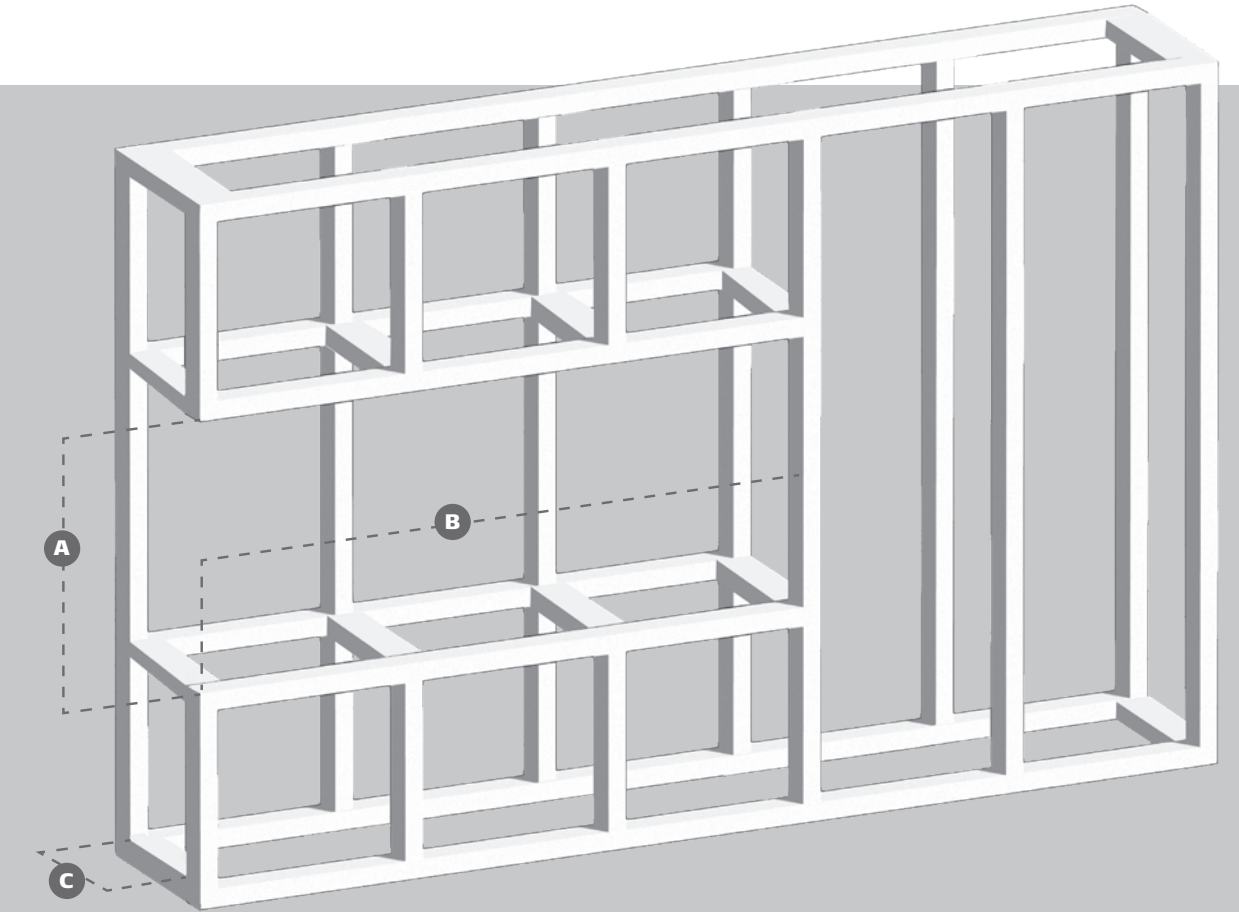

Scan to visit our online builder at:
www.uptownfireplaces.com/fireplace-builder

PRODUCT DIMENSIONS

	UE44	UE56	UE68	UE80
A Width of firebox (not Including tiling flanges)	44 in 1118 mm	56 in 1422 mm	68 in 1727 mm	80 in 2032 mm
B Height of firebox (not Including mount brackets)	23.3 in 592 mm	23.3 in 592 mm	23.3 in 592 mm	23.3 in 592 mm
C Depth of firebox (not Including tiling flanges)	11.5 in 292 mm	11.5 in 292 mm	11.5 in 292 mm	11.5 in 292 mm
D Width of firebox (Including tiling flanges)	45.59 in 1158 mm	57.44 in 1459 mm	69.45 in 1764 mm	81.46 in 2069 mm
E Height of firebox (Including mount brackets)	25.79 in 655 mm	25.79 in 655 mm	25.79 in 655 mm	25.79 in 655 mm
F Depth of firebox (Including tiling flanges)	12.18 in 309 mm	12.18 in 309 mm	12.18 in 309 mm	12.18 in 309 mm
G Height of visible firebox (within the tiling flanges)	17.4 in 442 mm	17.4 in 442 mm	17.4 in 442 mm	17.4 in 442 mm
H Depth of the Glass (Side Glass)	7.26 in 189 mm	7.26 in 189 mm	7.26 in 189 mm	7.26 in 189 mm
I Remaining Depth of the Firebox (After the Glass)	4 in 102 mm	4 in 102 mm	4 in 102 mm	4 in 102 mm

FINISHING DIMENSIONS

	UE44	UE56	UE68	UE80
A Framing Height	23 7/8 in 606 mm	23 7/8 in 606 mm	23 7/8 in 606 mm	23 7/8 in 606 mm
B Framing Width	44 5/16 in 1126 mm	56 5/16 in 1430 mm	68 5/16 in 1735 mm	80 5/16 in 2040 mm
C Minimum Framing Depth	11 7/8 in 302 mm	11 7/8 in 302 mm	11 7/8 in 302 mm	11 7/8 in 302 mm