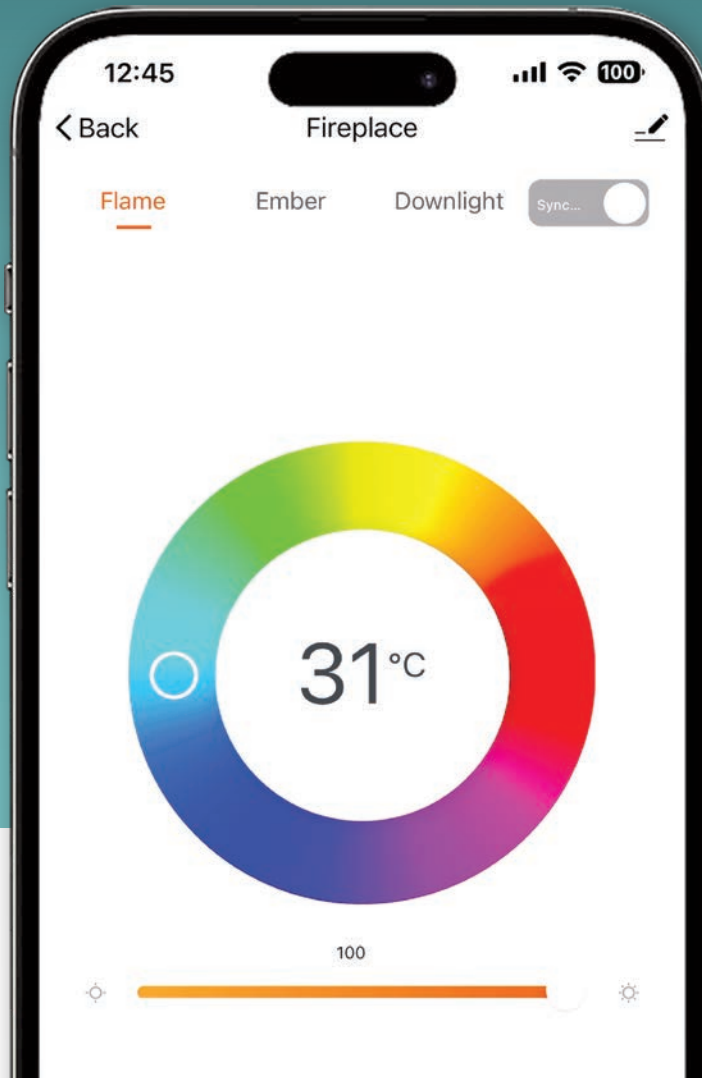

FEATURES & BENEFITS