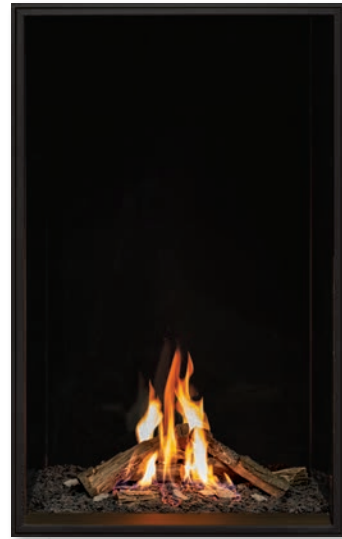

- Traditional Log Set
- Black Glass Liner