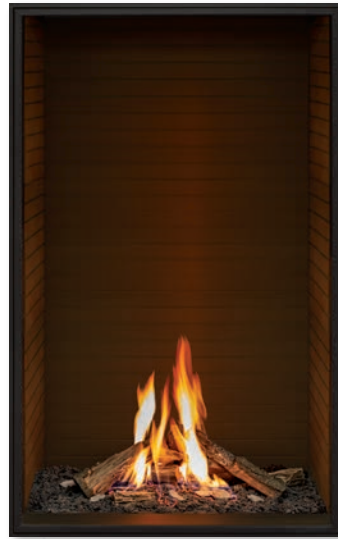

- Traditional Log Set
- Fluted Liner