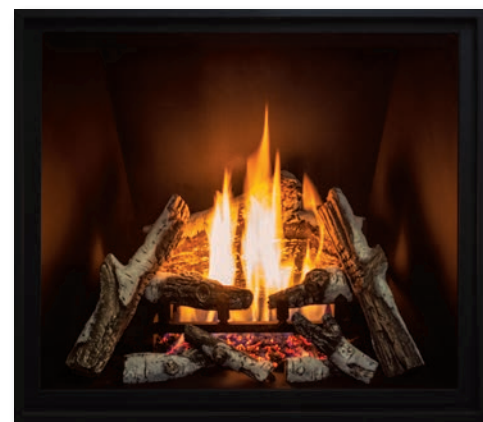

# U37

Rustic Brick Liner  
Birch Log Set  
Forgeworks Face  
Glass Size: 30" h x 35" w

- Traditional Log Set
- Rustic Brick Liner

- Birch Log Set
- Rustic Brick Liner

- Traditional Log Set
- Painted Black Steel Liner