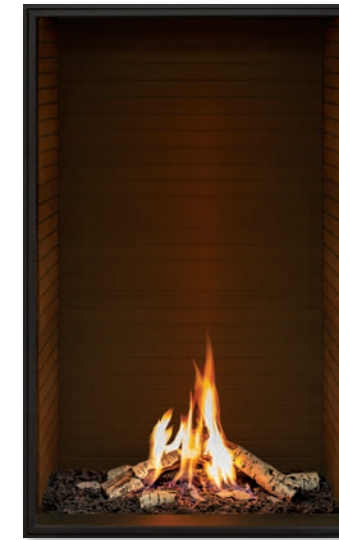

# U33T

See-Through Installation Kit

Birch Log Set

Painted Steel Side Liners

Glass Size: 60" h x 31" w

- Birch Log Set
- Fluted Liner

- Birch Log Set
- Black Glass Liner

- Birch Log Set
- Fluted Liner