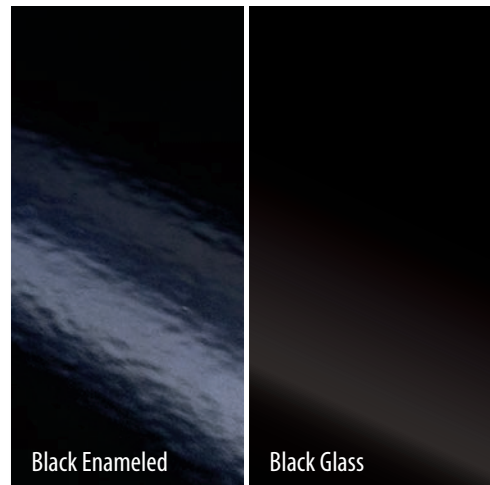

U33, U33T, U37, and U44

**Birch Log Set**

U33, U33T, U37, and U44

**Driftwood Log Set**

U37 & U44

**Reflective Liners - TWO OPTIONS**

U33, U33T, U37 & U44

**Fluted Liner**