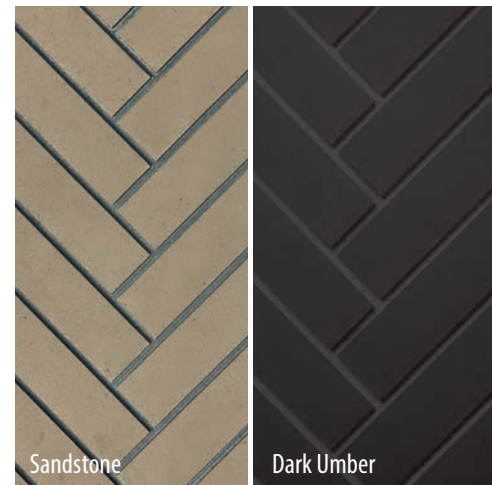

Herringbone Liner

U37 & U44