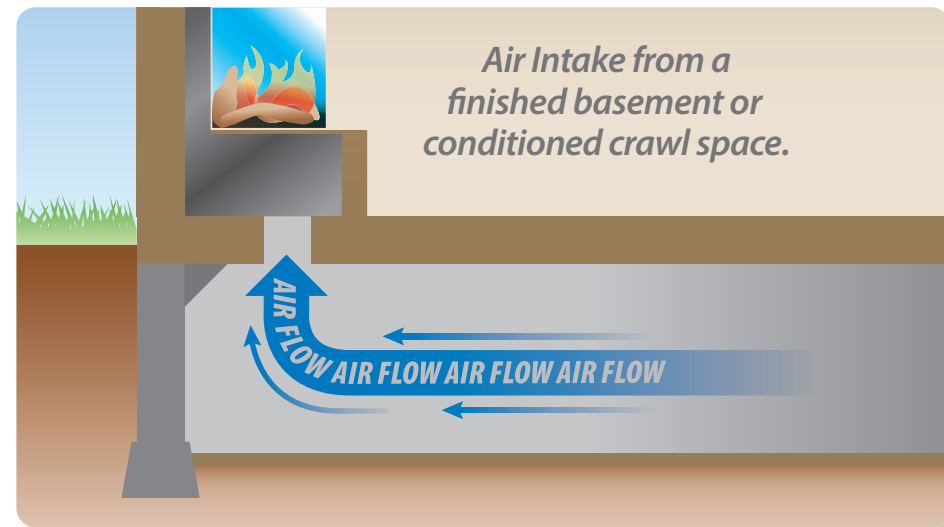

U30 | U50 | U70 VENTING SOLUTIONS

Every Urbana fireplace is designed with our COOL SURFACE SYSTEM which allows air coming into the fireplace to be heated and rise up safely within the chase, protecting wall mounted valuables from unsafe temperatures. This gives you the freedom to decorate your room without the worry of heat damage over the long term. Rising heat exits the top of an open chase; however, we have additional venting options if you wish to frame the chase all the way up to the ceiling.

Bottom intake not required for "Screened" bay units.

HIDDEN INTAKE CONSTRUCTION — URBANA EXCLUSIVE

Where approved by local codes and the building's HVAC supplier, the chase intake air may be supplied from a basement or conditioned crawl space below if no visible open area is desired at the bottom of the chase.