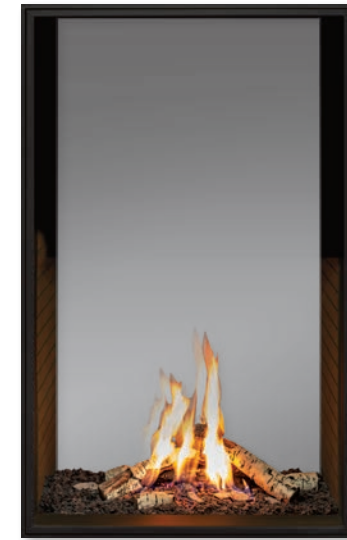

# U33T

See-Through Installation Kit

Birch Log Set

Painted Steel Side Liners

Glass Size: 60" h x 31" w

- Birch Log Set
- Fluted Liner

- Birch Log Set
- Black Glass Liner

- Birch Log Set
- Fluted Liner