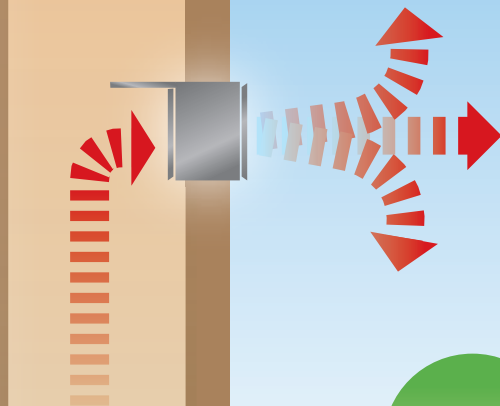

COMFORT KIT

Our available Comfort Kit is an installation option that allows excess rising heat to be channeled outside through an exterior wall behind the fireplace. This setup allows you and your loved ones to enjoy a beautiful flame at comfortable temperatures.