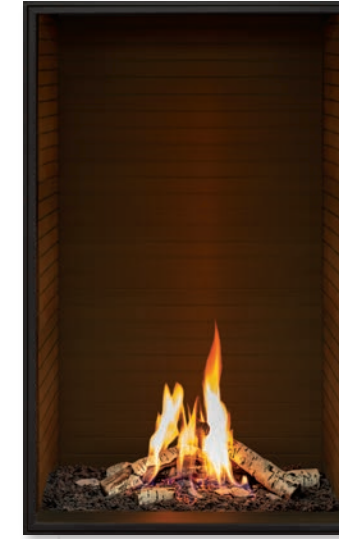

U33T

See-Through Installation Kit

Birch Log Set

Painted Steel Side Liners

Glass Size: 60" h x 31" w

- Birch Log Set
- Fluted Liner