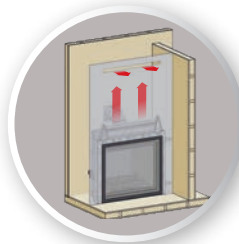

URBANA

LUXURY FIREPLACES

U33T

GAS FIREPLACE

Shallow Install

The U33T has a very shallow 19" install depth for both single and see-through installations.

Specifications

BTU Input	65,000 BTUs
Glass Dims.	60"h x 35 ³ / ₁₆ "w

Firebox Media

- Traditional Log Set
- Birch Log Sets
- Firebox Liners
 - Fluted Steel (Included)
 - Black Glass
 - Black Enameled

Cool Surface System

The included Cool Surface System protects any valuables hung above the fireplace by channeling heat safely behind the wall.

Additional Features

- Stainless Steel Burner
- Tall 60" Firebox Height

See-Through

The U33T can be installed single sided or in a see-through format allowing the fireplace to act as a window between rooms.