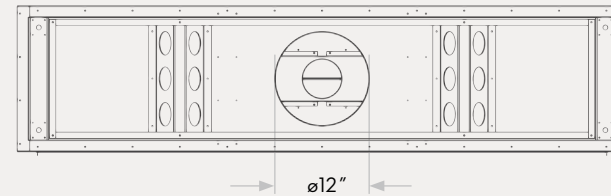

Flush-mount power vents are paintable and preserve the beauty of the home's exterior.

Surface Mount Horizontal or Vertical Power Vent

UNIT DIMENSIONS

NOT INCLUDING FRESH AIR VENT DIMENSIONS

Burner Length	5'	6'	7'	8'
Glass Width "A"	6'	7'	8'	9'
Glass Height "B"	16"	24"	32"	
Overall Height "C"	50.625"	58.625"	66.625"	
Overall Length "D"	77.25"	89.25"	101.25"	113.25"

Applies to all unit configurations
All dimensions to combustibles
Combustion air intake required, see unit installation manual for details

Single Sided - 7' Viewing, 24" Tall Glass - Seamless Black Glass