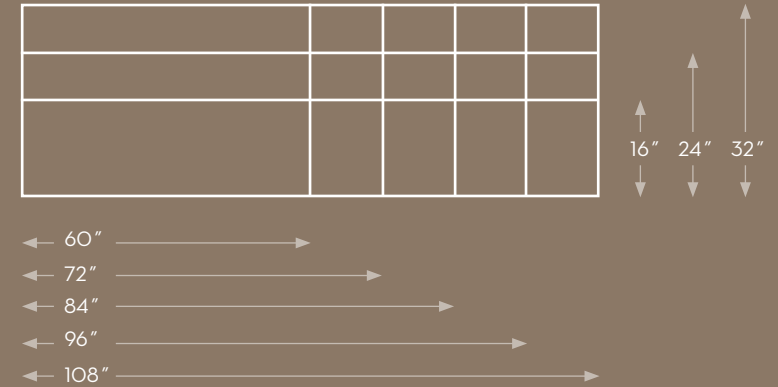

With seven layouts, three glass heights, and glass width that run 5' to 9', you can add luxury into virtually any design.

*see manuals for details

GLASS SIZES

CONFIGURATIONS

Please note: Horizontal dimensions shown are burner lengths. Overall glass and chassis sizes will be between 12 in 18 inches longer, depending on configuration.. Please consult manual for specific dimensions.