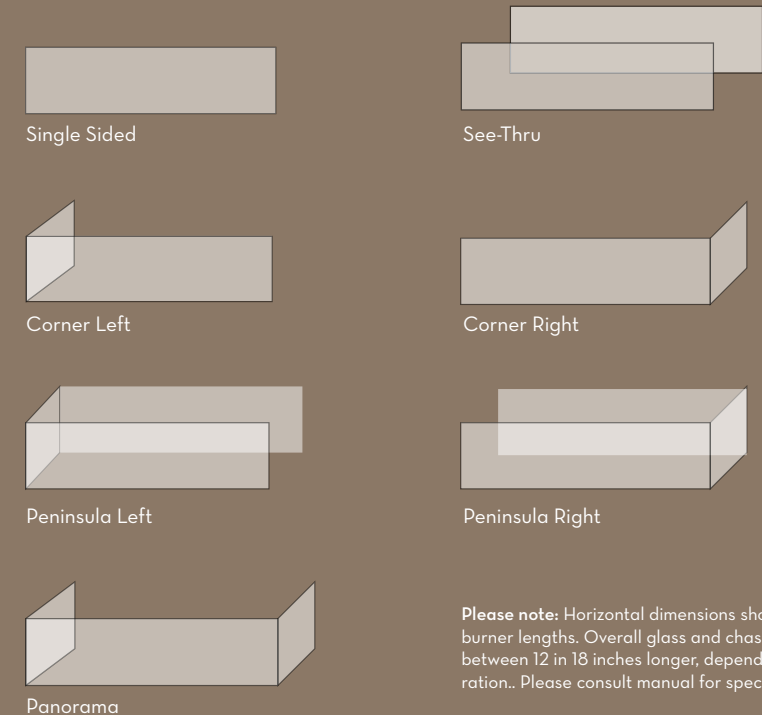

Corner Right - 5' Viewing, 16" Tall Glass - Black Enamelled Panels

Single Sided - 6' Viewing, 16" Tall Glass - Black Enamelled Panels

Embrace the flame

Town & Country Luxury Fireplaces let you incorporate a continuous flame into your design. Smart features include safe-touch glass, available in three heights, and a touchscreen panel to control flame, light, and colour. Quality craftsmanship that enhances your style.

With seven layouts, three glass heights, and glass width that run 5' to 9', you can add luxury into virtually any design.

*see manuals for details

GLASS SIZES

CONFIGURATIONS

Please note: Horizontal dimensions shown are burner lengths. Overall glass and chassis sizes will be between 12 in 18 inches longer, depending on configuration.. Please consult manual for specific dimensions.

Single Sided - 7' Viewing, 16" Tall Glass - Titanium Enamelled Panels

Choose the look that fits your vision

FIREBOX PANELS

PANELLED BLACK
PORCELAIN

PANELLED TITANIUM
PORCELAIN

SEAMLESS BLACK
GLASS

Configure your fireplace with a backdrop of porcelain panels, Enamelled in our factory in North America. Available in two colours: Lustrous Black or Matte Titanium. For a seamless look, choose the one-piece, continuous reflective back glass that draws focus to the fire.