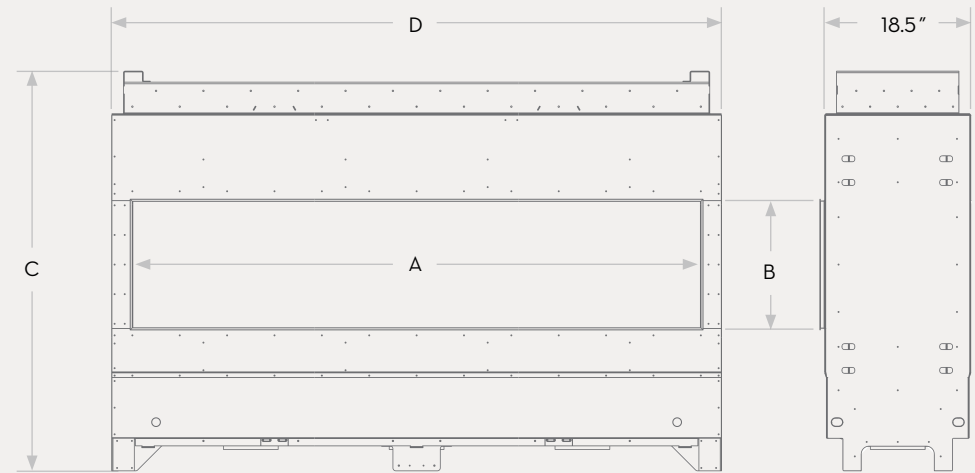

With seven layouts, three glass heights, and glass width that run 5' to 9', you can add luxury into virtually any design.

*see manuals for details

GLASS SIZES

CONFIGURATIONS

Please note: Horizontal dimensions shown are burner lengths. Overall glass and chassis sizes will be between 12 in 18 inches longer, depending on configuration.. Please consult manual for specific dimensions.

Flush-mount power vents are paintable and preserve the beauty of the home's exterior.

Surface Mount Horizontal or Vertical Power Vent

UNIT DIMENSIONS

NOT INCLUDING FRESH AIR VENT DIMENSIONS

Burner Length	5'	6'	7'	8'
Glass Width "A"	6'	7'	8'	9'
Glass Height "B"	16"	24"	32"	
Overall Height "C"	50.625"	58.625"	66.625"	
Overall Length "D"	77.25"	89.25"	101.25"	113.25"

Applies to all unit configurations
All dimensions to combustibles
Combustion air intake required, see unit installation manual for details

Single Sided - 7' Viewing, 24" Tall Glass - Seamless Black Glass