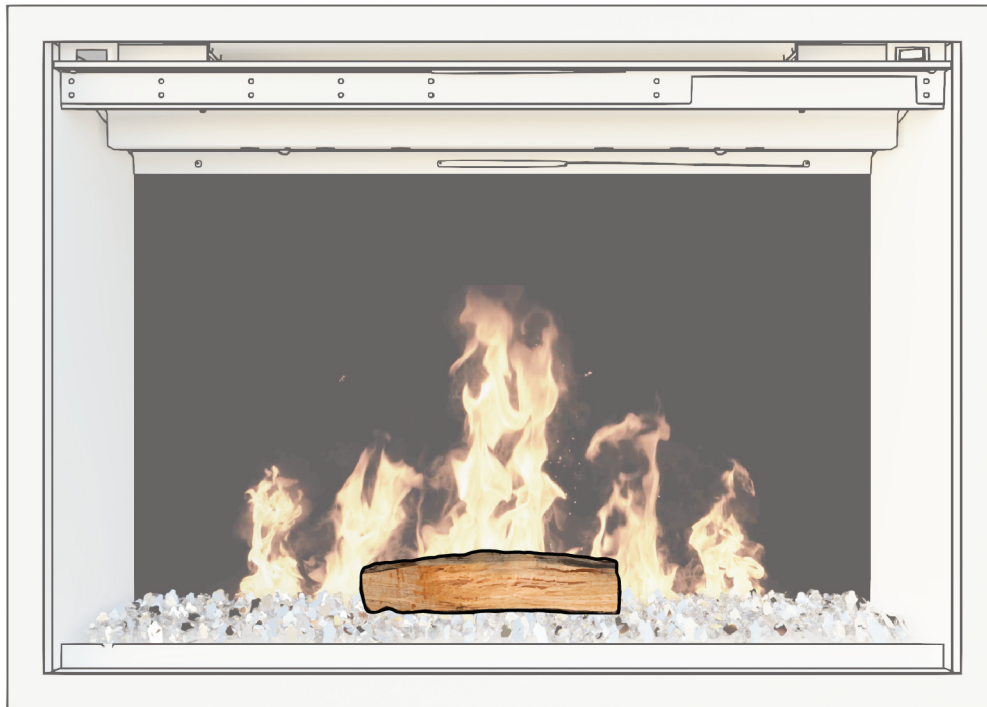

Assembly order

You will need to gain access to the ember bed of your fireplace. Refer to your fireplace manual for instructions for removing the front glass to access the ember bed.

Please Note: This kit is designed to fit multiple fireplace sizes. Your log set might be more spread out for linear fireplaces or more compact for traditional fireplaces. If your fireplace is one of the smaller units this kit is compatible with, you may not need to use all the logs based on the available space of your fireplace.

The placement is what we recommend and what we optimized the set to, but you can have fun with them and place them to your liking. We recommend placing the bark towards the flames for the best appearance and lighting contrast.

1. Ensure the ember bed media (crystals, fireglass, etc.) that came with the fireplace is installed first. If updating an existing fireplace, remove the old logs to accommodate the TruWood logs. Then select the 10" log from the kit and place it in the middle of the fireplace. This will be the base of the TruWood log layout.