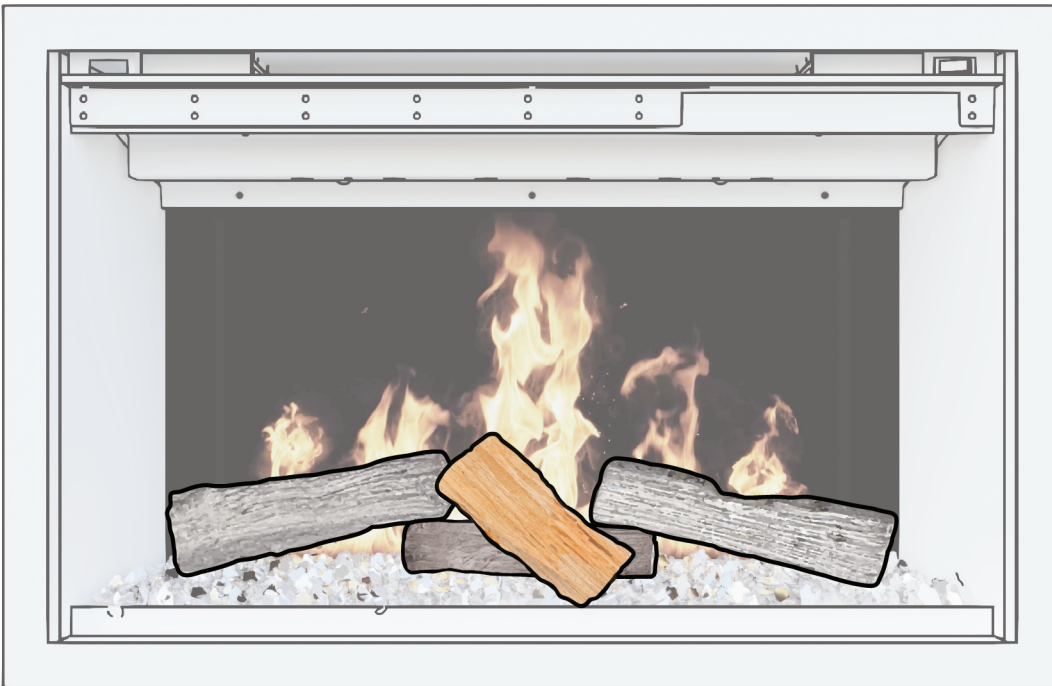

The placement is what we recommend and what we optimized the set to, but you can have fun with them and place them to your liking. We recommend placing the bark towards the flames for the best appearance and lighting contrast.

1. Ensure the embed bed media (crystals, fireglass, etc.) that came with the fireplace is installed first. If updating an existing fireplace, remove the old logs to accommodate the TruWood logs. Then select the 8" log from the kit and place it in the middle of the fireplace. This will be the base of the TruWood log layout.

Assembly order

2. Select the two 10" side logs and rest them on the left and right of the base log. These will create your main stack.

3. Select the 6" center accent log and lay it across the main log diagonally.