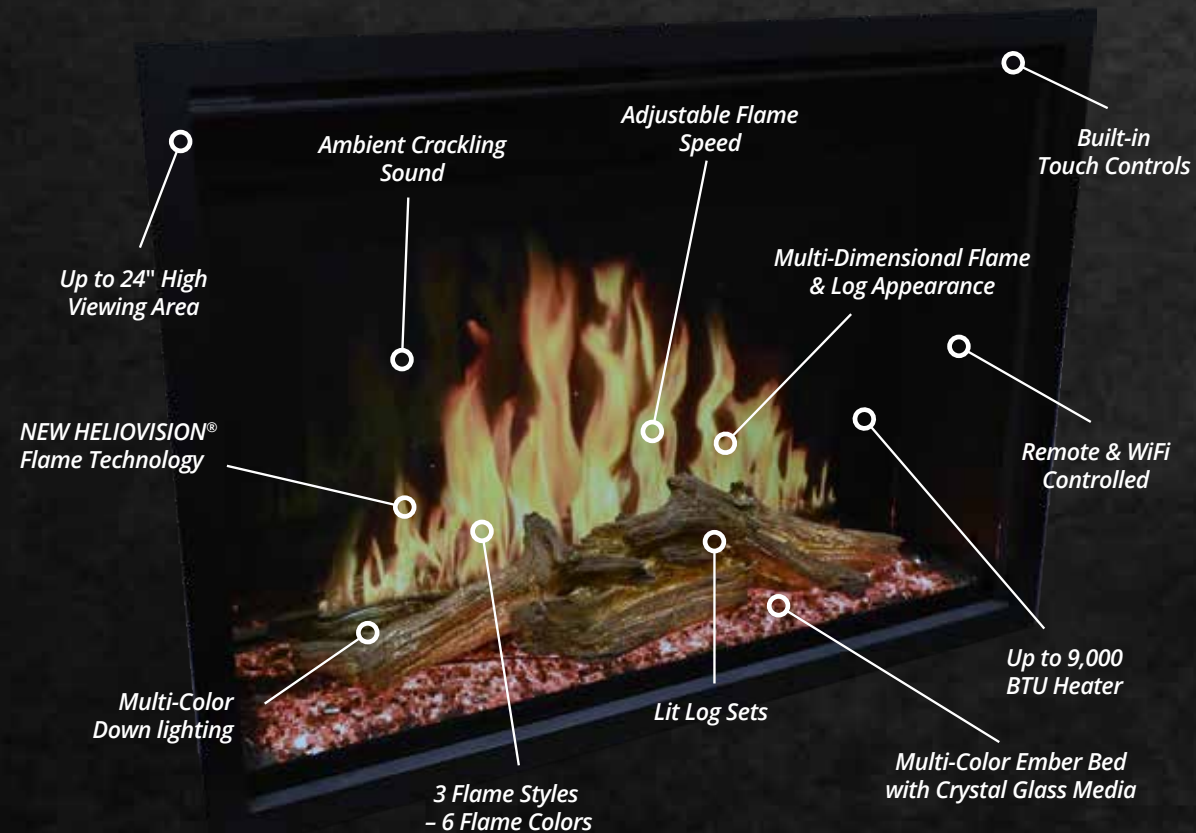

# ORION™ VIRTUAL ELECTRIC FIREPLACE

Experience the innovative Orion™ virtual fireplace that utilizes the most optimized technology, creating the most life-like fire in an electric fireplace. Make every presentation brilliant with three flame choices and color options for the flame, embers and down lighting, six colors. Orion™ offers 18 different flame color displays as well and color options for ember bed and down lighting. No matter where you stand or sit, the image quality is consistent. Heliovision® technology gives you the premium flame you desire.

- ▶ NEW Innovative Heliovision® Flame Technology
- ▶ Multiple Flame Styles to Choose from
- ▶ WiFi, Remote & Manual Controls
- ▶ Multi Dimensional Flame Appearance
- ▶ Multi-Color Down Lighting to Accent Logs
- ▶ Multi-Color Ember Bed Lighting to Accent Reflective Glass
- ▶ No Gas Lines or Venting
- ▶ 100% Electric!

# ORION™ TRADITIONAL Built-in Flush Electric Fireplace

Modern Flames has revamped its built-in, flush mount conventional fireplace category with its new Orion™ Traditional electric fireplace. The Orion™ features our new innovated Heliovision® flame technology maximizing the flame height in an enlarged, vertical viewing area with the most realistic electric flame on the market.