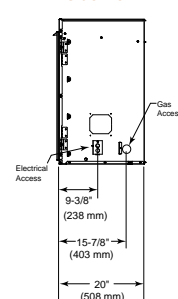

SPECIFICATIONS

LANAI

Model	Front Width A		Height B		Depth C		Viewing Area D x E	BTU/hr Input
	Unit	Framing	Unit	Framing	Unit	Framing		
Lanai 48"	52-1/8" [1324]	52-3/4" [1340]	39-1/2" [1003]	39-3/4" [1009]	13-3/8" [340]	13-3/8" [340]	47-7/8" x 17" [1216 x 432]	55,000
Lanai 60"	64-1/8" [1629]	64-3/4" [1645]	39-1/2" [1003]	39-3/4" [1009]	13-3/8" [340]	13-3/8" [340]	60" x 17" [1524 x 432]	65,000

LANAI DOUBLE-SIDED

Model	Width		Height		Depth		Viewing Area	BTU/hr Input
	Unit	Framing	Unit	Framing	Unit	Framing		
Lanai See-Through 48"	52-1/8" [1324]	52-3/4" [1340]	39-1/2" [1003]	39-3/4" [1009]	13" [330]	11-5/8" [295]	47-7/8" x 17" [1216 x 432]	55,000

COURTYARD

Model	Front Width A		Back Width B		Height		Depth		Viewing Area	BTU/hr Input
	Unit	Framing	Unit	Framing	Unit	Framing	Unit	Framing		
Courtyard 36"	36" [914]	42-1/2" [1080]	31-1/4" [794]	42-1/2" [1080]	34" [864]	34-1/4" [870]	20" [508]	20-1/4" [514]	36" x 30" [914 x 762]	55,000
Courtyard 42"	42" [1067]	48-1/2" [1232]	37-1/4" [946]	48-1/2" [1232]	34" [864]	34-1/4" [870]	20" [508]	20-1/4" [514]	42" x 30" [1067 x 762]	55,000

Side View