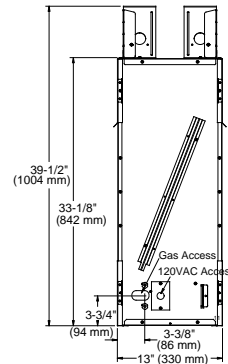

LANAI

Model	Front Width A		Height B		Depth C		Viewing Area D x E	BTU/hr Input
	Unit	Framing	Unit	Framing	Unit	Framing		
Lanai 48"	52-1/8" [1324]	52-3/4" [1340]	39-1/2" [1003]	39-3/4" [1009]	13-3/8" [340]	13-3/8" [340]	47-7/8" x 17" [1216 x 432]	55,000
Lanai 60"	64-1/8" [1629]	64-3/4" [1645]	39-1/2" [1003]	39-3/4" [1009]	13-3/8" [340]	13-3/8" [340]	60" x 17" [1524 x 432]	65,000

Front View

Side View

LANAI DOUBLE-SIDED

Model	Width		Height		Depth		Viewing Area	BTU/hr Input
	Unit	Framing	Unit	Framing	Unit	Framing		
Lanai See-Through 48"	52-1/8" [1324]	52-3/4" [1340]	39-1/2" [1003]	39-3/4" [1009]	13" [330]	11-5/8" [295]	47-7/8" x 17" [1216 x 432]	55,000

Front View

Side View

COURTYARD

Model	Front Width A		Back Width B		Height		Depth		Viewing Area	BTU/hr Input
	Unit	Framing	Unit	Framing	Unit	Framing	Unit	Framing		
Courtyard 36"	36" [914]	42-1/2" [1080]	31-1/4" [794]	42-1/2" [1080]	34" [864]	34-1/4" [870]	20" [508]	20-1/4" [514]	36" x 30" [914 x 762]	55,000
Courtyard 42"	42" [1067]	48-1/2" [1232]	37-1/4" [946]	48-1/2" [1232]	34" [864]	34-1/4" [870]	20" [508]	20-1/4" [514]	42" x 30" [1067 x 762]	55,000

Top View

Front View

Side View

VESPER

Model	Front Width A		Back Width B		Height		Depth		Viewing Area C	BTU/hr Input
	Unit	Framing	Unit	Framing	Unit	Framing	Unit	Framing		
Vesper 36"	42" [1067]	42-1/2" [1080]	31-1/4" [794]	42-1/2" [1080]	34" [864]	34-1/4" [870]	20" [508]	19-3/4" [502]	36" x 27" [914 x 686]	38,000
Vesper 42"	48" [1219]	48-1/2" [1232]	37-1/4" [946]	48-1/2" [1232]	34" [864]	34-1/4" [870]	20" [508]	19-3/4" [502]	42" x 27" [1067 x 686]	38,000