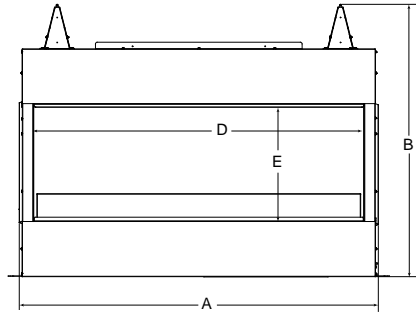

Front View

Side View

LANAI DOUBLE-SIDED

Model	Width		Height		Depth		Viewing Area	BTU/hr Input
	Unit	Framing	Unit	Framing	Unit	Framing		
Lanai See-Through 48"	52-1/8" [1324]	52-3/4" [1340]	39-1/2" [1003]	39-3/4" [1009]	13" [330]	11-5/8" [295]	47-7/8" x 17" [1216 x 432]	55,000