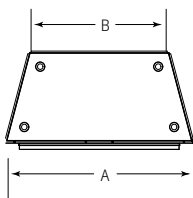

SPECIFICATIONS

LANAI

Model	Front Width A		Height B		Depth C		Viewing Area D x E	BTU/hr Input
	Unit	Framing	Unit	Framing	Unit	Framing		
Lanai 48"	52-1/8" [1324]	52-3/4" [1340]	39-1/2" [1003]	39-3/4" [1009]	13-3/8" [340]	13-3/8" [340]	47-7/8" x 17" [1216 x 432]	55,000
Lanai 60"	64-1/8" [1629]	64-3/4" [1645]	39-1/2" [1003]	39-3/4" [1009]	13-3/8" [340]	13-3/8" [340]	60" x 17" [1524 x 432]	65,000

LANAI DOUBLE-SIDED

Model	Width		Height		Depth		Viewing Area	BTU/hr Input
	Unit	Framing	Unit	Framing	Unit	Framing		
Lanai See-Through 48"	52-1/8" [1324]	52-3/4" [1340]	39-1/2" [1003]	39-3/4" [1009]	13" [330]	11-5/8" [295]	47-7/8" x 17" [1216 x 432]	55,000

COURTYARD

Model	Front Width A		Back Width B		Height		Depth		Viewing Area	BTU/hr Input
	Unit	Framing	Unit	Framing	Unit	Framing	Unit	Framing		
Courtyard 36"	36" [914]	42-1/2" [1080]	31-1/4" [794]	42-1/2" [1080]	34" [864]	34-1/4" [870]	20" [508]	20-1/4" [514]	36" x 30" [914 x 762]	55,000
Courtyard 42"	42" [1067]	48-1/2" [1232]	37-1/4" [946]	48-1/2" [1232]	34" [864]	34-1/4" [870]	20" [508]	20-1/4" [514]	42" x 30" [1067 x 762]	55,000

Top View