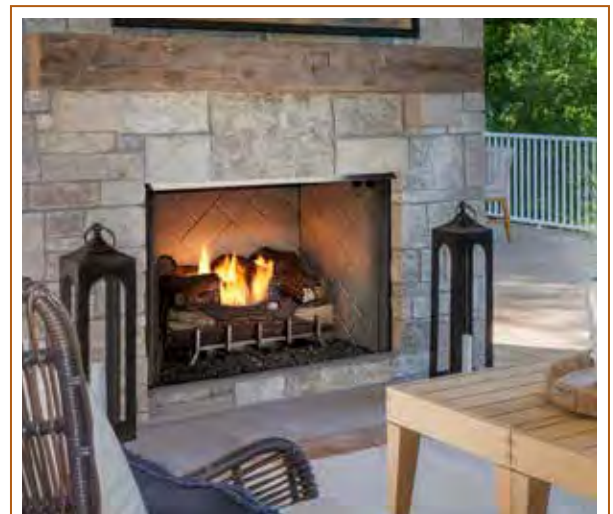

Vesper shown with standard stainless steel mesh curtain screen and herringbone brick interior