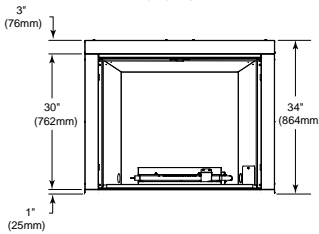

Front View

Side View

LANAI DOUBLE-SIDED

Model	Width		Height		Depth		Viewing Area	BTU/hr Input
	Unit	Framing	Unit	Framing	Unit	Framing		
Lanai See-Through 48"	52-1/8" [1324]	52-3/4" [1340]	39-1/2" [1003]	39-3/4" [1009]	13" [330]	11-5/8" [295]	47-7/8" x 17" [1216 x 432]	55,000

Front View

Side View

COURTYARD

Model	Front Width A		Back Width B		Height		Depth		Viewing Area	BTU/hr Input
	Unit	Framing	Unit	Framing	Unit	Framing	Unit	Framing		
Courtyard 36"	36" [914]	42-1/2" [1080]	31-1/4" [794]	42-1/2" [1080]	34" [864]	34-1/4" [870]	20" [508]	20-1/4" [514]	36" x 30" [914 x 762]	55,000
Courtyard 42"	42" [1067]	48-1/2" [1232]	37-1/4" [946]	48-1/2" [1232]	34" [864]	34-1/4" [870]	20" [508]	20-1/4" [514]	42" x 30" [1067 x 762]	55,000

Top View

Front View

Side View

VESPER

Model	Front Width A		Back Width B		Height		Depth		Viewing Area C	BTU/hr Input
	Unit	Framing	Unit	Framing	Unit	Framing	Unit	Framing		
Vesper 36"	42" [1067]	42-1/2" [1080]	31-1/4" [794]	42-1/2" [1080]	34" [864]	34-1/4" [870]	20" [508]	19-3/4" [502]	36" x 27" [914 x 686]	38,000
Vesper 42"	48" [1219]	48-1/2" [1232]	37-1/4" [946]	48-1/2" [1232]	34" [864]	34-1/4" [870]	20" [508]	19-3/4" [502]	42" x 27" [1067 x 686]	38,000