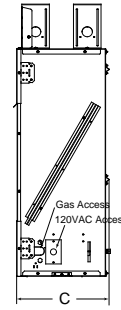

Front View

Side View

LANAI DOUBLE-SIDED

Model	Width		Height		Depth		Viewing Area	BTU/hr Input
	Unit	Framing	Unit	Framing	Unit	Framing		
Lanai See-Through 48"	52-1/8" [1324]	52-3/4" [1340]	39-1/2" [1003]	39-3/4" [1009]	13" [330]	11-5/8" [295]	47-7/8" x 17" [1216 x 432]	55,000