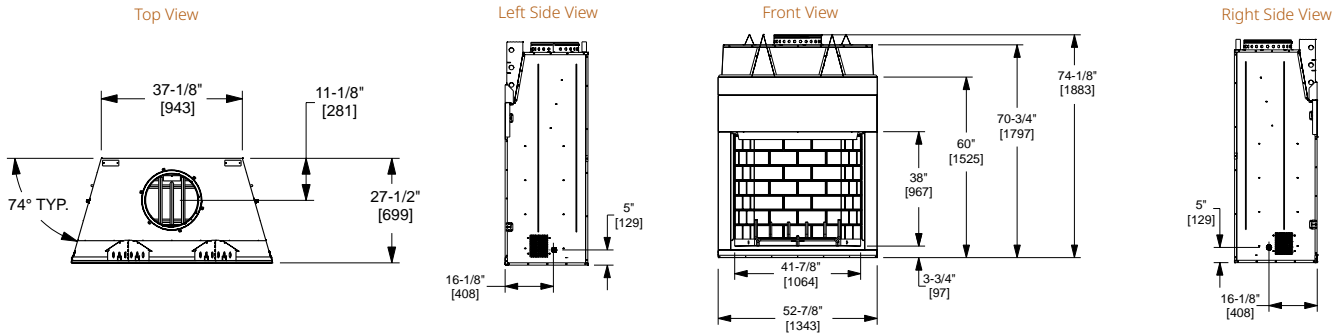

Drawings to the right represent the 36" and 42" combined.

MODEL	Cottagewood 36"	Cottagewood 42"
A	44-1/2" [1130]	50-1/2" [1283]
B	28-5/8" [727]	34-1/2" [876]
C	36" [914]	42" [1067]

Top View

Front View

Right Side View

CASTLEWOOD

Model	Front Width		Back Width		Height		Depth		Viewing Area
	Unit	Framing	Unit	Framing	Unit	Framing	Unit	Framing	
Castlewood-42"	52-7/8" [1343]	53-7/8" [1368]	37-1/8" [943]	40-1/8" [1019]	74-1/8" [1883]	74-1/2" [1892]	27-1/2" [699]	28-1/2" [724]	41-7/8" x 38" [1063 x 965]