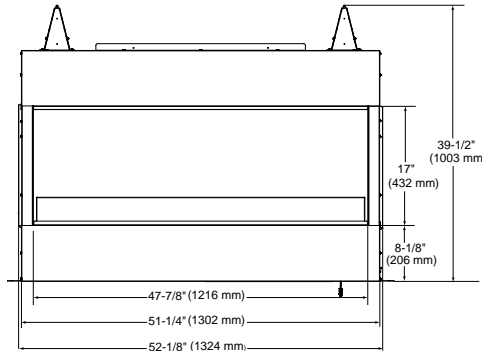

LANAI

Model	Front Width A		Height B		Depth C		Viewing Area D x E	BTU/hr Input
	Unit	Framing	Unit	Framing	Unit	Framing		
Lanai 48"	52-1/8" [1324]	52-3/4" [1340]	39-1/2" [1003]	39-3/4" [1009]	13-3/8" [340]	13-3/8" [340]	47-7/8" x 17" [1216 x 432]	55,000
Lanai 60"	64-1/8" [1629]	64-3/4" [1645]	39-1/2" [1003]	39-3/4" [1009]	13-3/8" [340]	13-3/8" [340]	60" x 17" [1524 x 432]	65,000

Front View

Side View

LANAI DOUBLE-SIDED

Model	Width		Height		Depth		Viewing Area	BTU/hr Input
	Unit	Framing	Unit	Framing	Unit	Framing		
Lanai See-Through 48"	52-1/8" [1324]	52-3/4" [1340]	39-1/2" [1003]	39-3/4" [1009]	13" [330]	11-5/8" [295]	47-7/8" x 17" [1216 x 432]	55,000

Front View

Side View

COURTYARD

Model	Front Width A		Back Width B		Height		Depth		Viewing Area	BTU/hr Input
	Unit	Framing	Unit	Framing	Unit	Framing	Unit	Framing		
Courtyard 36"	36" [914]	42-1/2" [1080]	31-1/4" [794]	42-1/2" [1080]	34" [864]	34-1/4" [870]	20" [508]	20-1/4" [514]	36" x 30" [914 x 762]	55,000
Courtyard 42"	42" [1067]	48-1/2" [1232]	37-1/4" [946]	48-1/2" [1232]	34" [864]	34-1/4" [870]	20" [508]	20-1/4" [514]	42" x 30" [1067 x 762]	55,000

Top View

Front View

Side View

VESPER

Model	Front Width A		Back Width B		Height		Depth		Viewing Area C	BTU/hr Input
	Unit	Framing	Unit	Framing	Unit	Framing	Unit	Framing		
Vesper 36"	42" [1067]	42-1/2" [1080]	31-1/4" [794]	42-1/2" [1080]	34" [864]	34-1/4" [870]	20" [508]	19-3/4" [502]	36" x 27" [914 x 686]	38,000
Vesper 42"	48" [1219]	48-1/2" [1232]	37-1/4" [946]	48-1/2" [1232]	34" [864]	34-1/4" [870]	20" [508]	19-3/4" [502]	42" x 27" [1067 x 686]	38,000