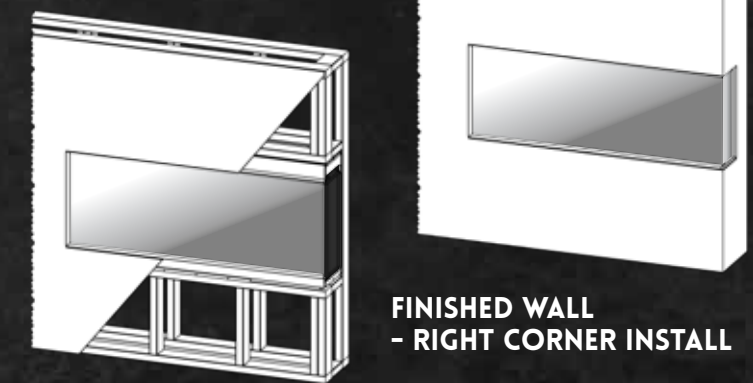

Right Corner Install

Single Sided Install

MULTI SPECIFICATIONS

FULL LIST OF MULTI SPEC SIZES

PRODUCT DIMENSIONS

MODEL NUMBER	A	B	C	D	E	F	G	H	I	J	K
OR52-MULTI	51-1/2" 1308MM	24-5/16" 618MM	9-9/16" 240MM	50-5/8" 1286MM	23-7/8" 606MM	8-15/16" 143MM	50-1/8" 1274MM	18-7/16" 468MM	2" 52MM	3-7/16" 87MM	5-3/16" 132MM
OR60-MULTI	60" 1524MM	24-5/16" 618MM	9-9/16" 240MM	59-1/8" 1502MM	23-7/8" 606MM	8-15/16" 143MM	58-5/8" 1410MM	18-7/16" 468MM	2" 52MM	3-7/16" 87MM	5-3/16" 132MM
OR76-MULTI	75-3/4" 1925MM	24-5/16" 618MM	9-9/16" 240MM	74-15/16" 1904MM	23-7/8" 606MM	8-15/16" 143MM	74-7/16" 1891MM	18-7/16" 468MM	2" 52MM	3-7/16" 87MM	5-3/16" 132MM
OR100-MULTI	100" 2542MM	24-5/16" 618MM	9-9/16" 160MM	99-1/4" 2521MM	23-7/8" 606MM	8-15/16" 143MM	98-3/4" 2508MM	18-7/16" 468MM	2" 52MM	3-7/16" 87MM	5-3/16" 132MM
OR120-MULTI	124-3/8" 3159MM	24-5/16" 618MM	9-9/16" 240MM	123-1/2" 3137MM	23-7/8" 606MM	8-15/16" 143MM	123" 3125MM	18-7/16" 468MM	2" 52MM	3-7/16" 87MM	5-3/16" 132MM