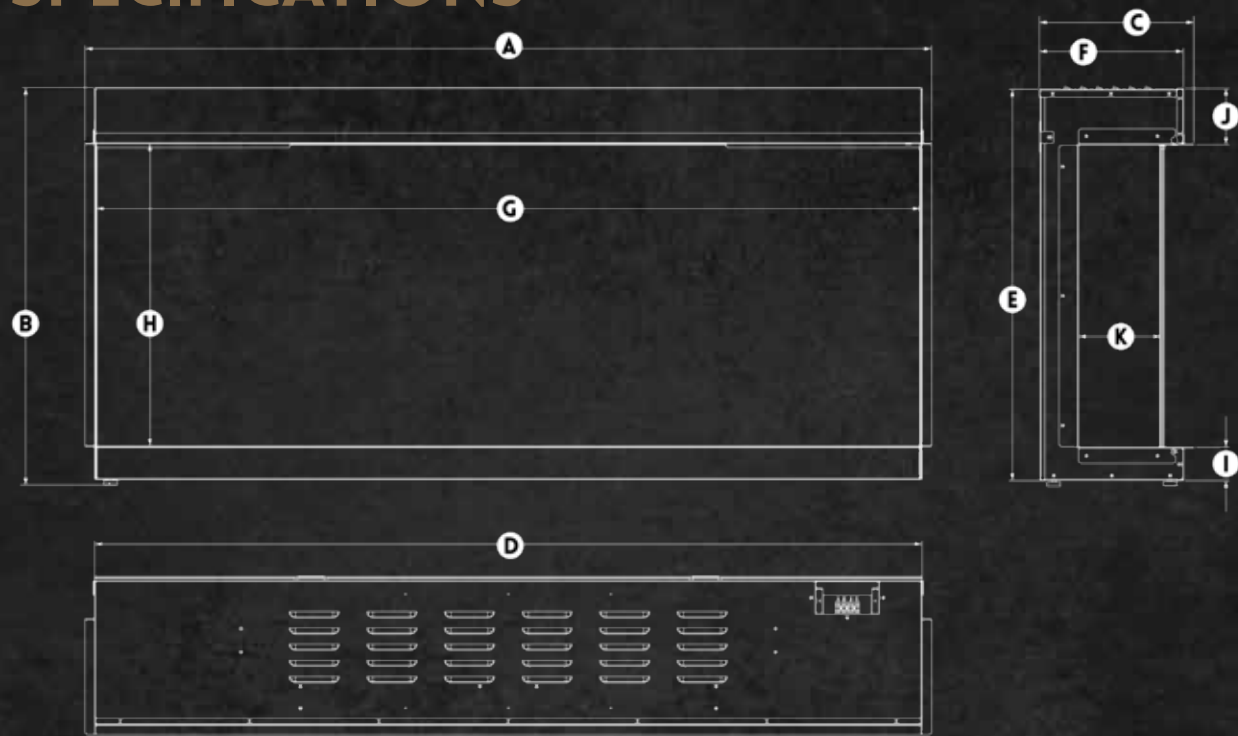

REFLECTIVE BLACK CRUSHED GLASS

WIFI APP CONTROLS

MODERN FLAMES MOBILE APP

ORION MULTI INSTALL OPTIONS

Orion Multi 60" - Three Sided Bay Install
- Flame Two (Wood)

Three Sided Bay Install

Left Corner Install

Right Corner Install

Single Sided Install

MULTI SPECIFICATIONS

FULL LIST OF MULTI SPEC SIZES

PRODUCT DIMENSIONS

MODEL NUMBER	A	B	C	D	E	F	G	H	I	J	K
OR52-MULTI	51-1/2" 1308MM	24-5/16" 618MM	9-9/16" 240MM	50-5/8" 1286MM	23-7/8" 606MM	8-15/16" 143MM	50-1/8" 1274MM	18-7/16" 468MM	2" 52MM	3-7/16" 87MM	5-3/16" 132MM
OR60-MULTI	60" 1524MM	24-5/16" 618MM	9-9/16" 240MM	59-1/8" 1502MM	23-7/8" 606MM	8-15/16" 143MM	58-5/8" 1410MM	18-7/16" 468MM	2" 52MM	3-7/16" 87MM	5-3/16" 132MM
OR76-MULTI	75-3/4" 1925MM	24-5/16" 618MM	9-9/16" 240MM	74-15/16" 1904MM	23-7/8" 606MM	8-15/16" 143MM	74-7/16" 1891MM	18-7/16" 468MM	2" 52MM	3-7/16" 87MM	5-3/16" 132MM
OR100-MULTI	100" 2542MM	24-5/16" 618MM	9-9/16" 160MM	99-1/4" 2521MM	23-7/8" 606MM	8-15/16" 143MM	98-3/4" 2508MM	18-7/16" 468MM	2" 52MM	3-7/16" 87MM	5-3/16" 132MM
OR120-MULTI	124-3/8" 3159MM	24-5/16" 618MM	9-9/16" 240MM	123-1/2" 3137MM	23-7/8" 606MM	8-15/16" 143MM	123" 3125MM	18-7/16" 468MM	2" 52MM	3-7/16" 87MM	5-3/16" 132MM