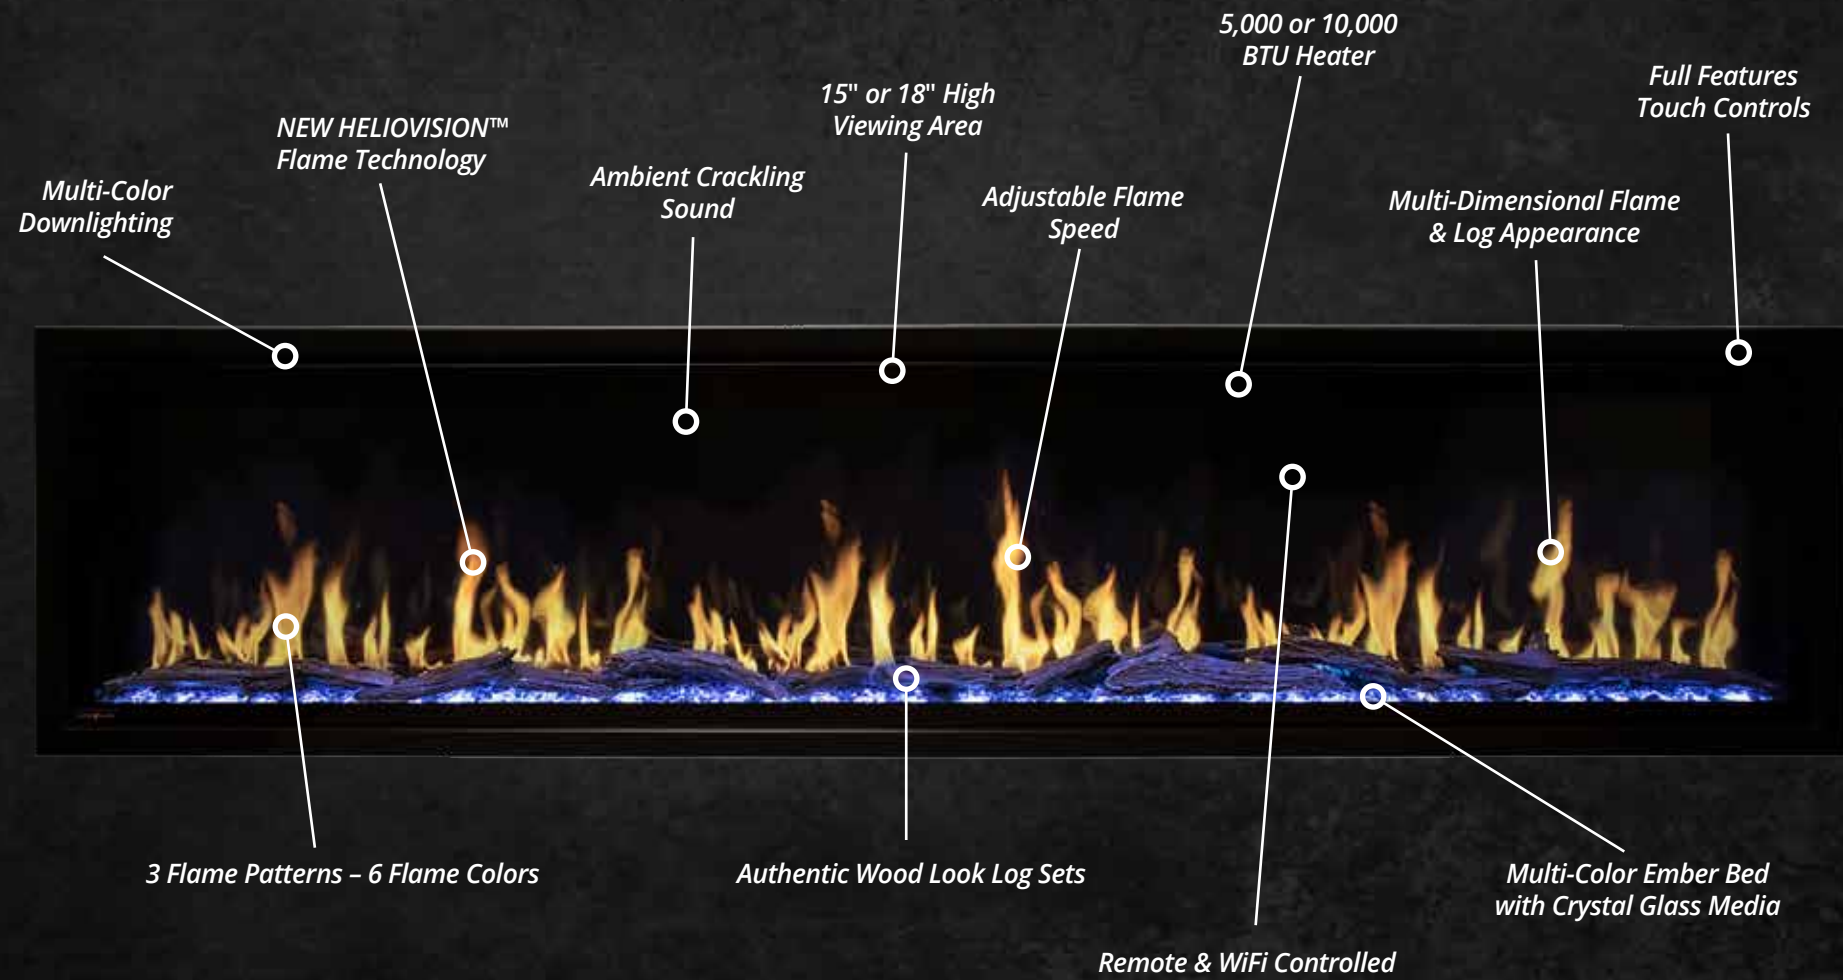

ORION ADVANCED FEATURES

Modern Flames Orion Electric Fireplaces featuring NEW HELIOVISION™ flame technology. Our Orion electric fireplaces with the most advanced features that fits all your needs.

Shown: Flame One - Hybrid