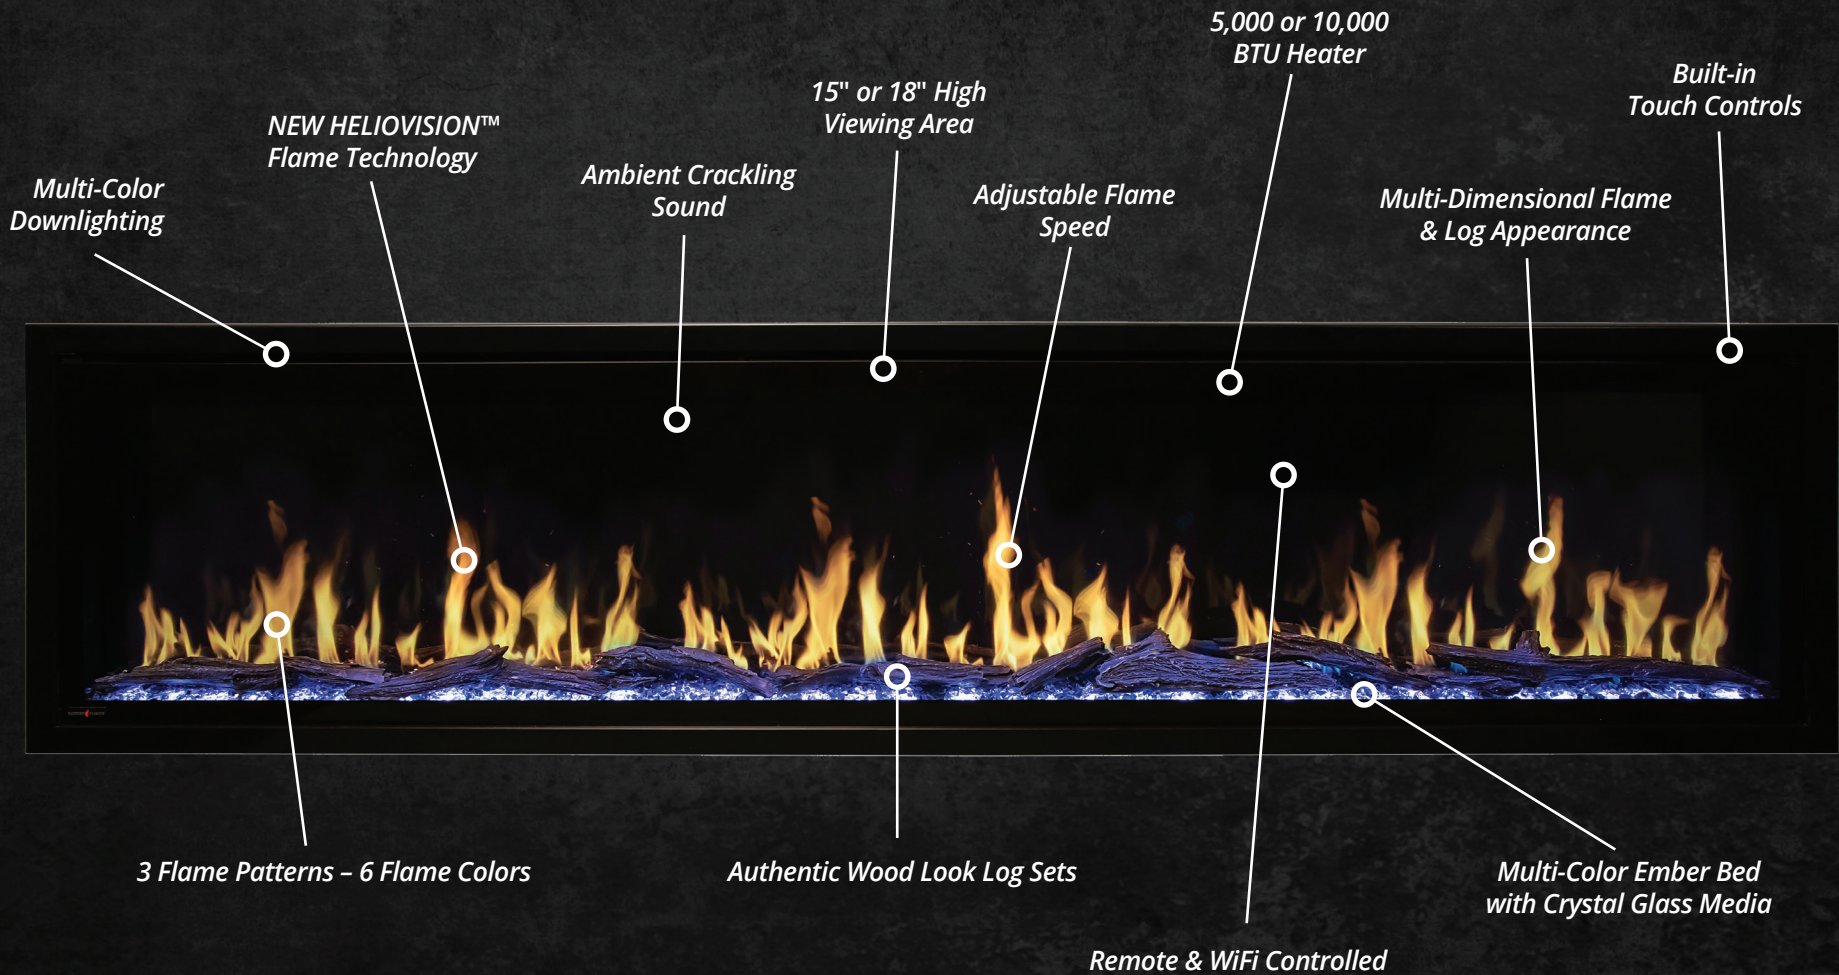

# ORION ADVANCED FEATURES

Modern Flames Orion Electric Fireplaces featuring NEW HELIOVISION™ flame technology. Our Orion electric fireplaces with the most advanced features that fits all your needs.

Shown: Flame One - Hybrid