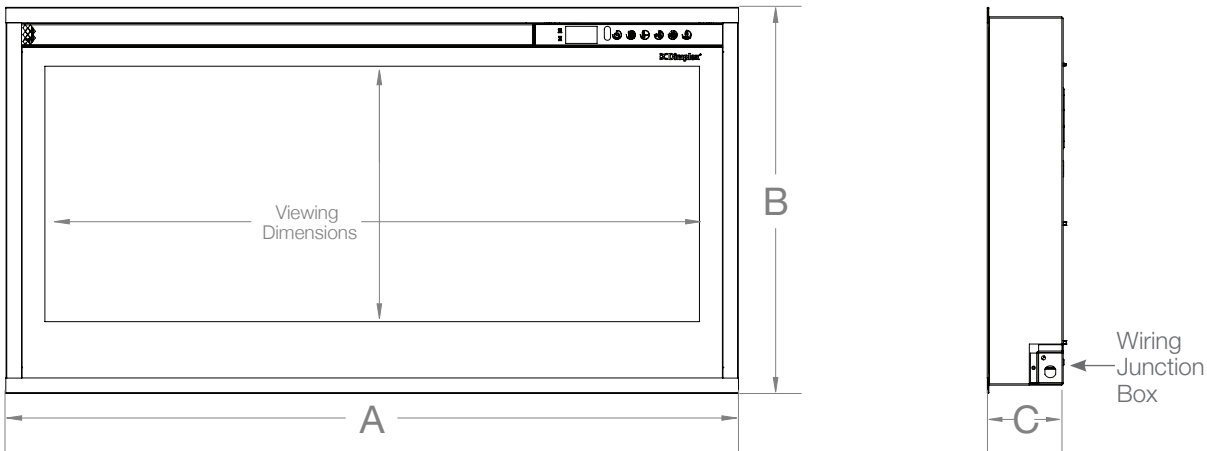

Features

- Multi-Fire® SL Effect**
Large, high-contrast flames feature a multi-layered color effect that creates a sense of depth. Color settings can be controlled independently or combined in one of the five preset options.
- Media Accent Colors**
Choose from a variety of brilliant color themes or cycle through a range of colors using the custom mode, freezing on the hue of your choice.
- Customizable Flame**
The Multi-Fire technology allows you to adjust the speed of the flame to create the perfect atmosphere to suit your mood or room.
- Full Viewing Area**
A slim size doesn't mean sacrifice. This smart design delivers an impressive viewing height of 14" and includes mirror technology that creates a grand illusion of depth.
- Slim Design**
Installs flush into a 2"x4" wall for a seamless look or can be wall mounted (bracket included) for quick and easy installation.
- Flush Framing**
Removable factory-installed trim allows finish material right to the edge for a clean, flush finish.
- Air Circulation Mode**
A smart feature that moves room air to keep it fresher.
- Built-in Timer**
Automatically turns the unit off after up to 8 hours.
- Heat Management**
Enjoy the ambiance of a fire during the warmer months by deactivating the heater via the controls or hard disconnect the heater during installation when heat is not required.
- Smart Self-Diagnostics**
Integrated smart technology that works behind the scenes to enhance the performance of your fireplace by providing maintenance and operation feedback.
- Hardwire or Plug-in**
Hardwire to 120V power supply or purchase an optional 120V plug-in cord kit.

Multi-Fire[®] SL

60" Slim Linear Electric Fireplace

PLF6014-XS

Product Dimensions:

Product	A WIDTH (in/cm)	B HEIGHT (in/cm)	C DEPTH (in/cm)	VIEWING DIMENSION - WxH (in/cm)
PLF6014-XS	61-1/4 (155.5)	19-1/2 (49.7)	3-3/4 (9.7)	57-1/4 x 13 (145.5 x 33.0)