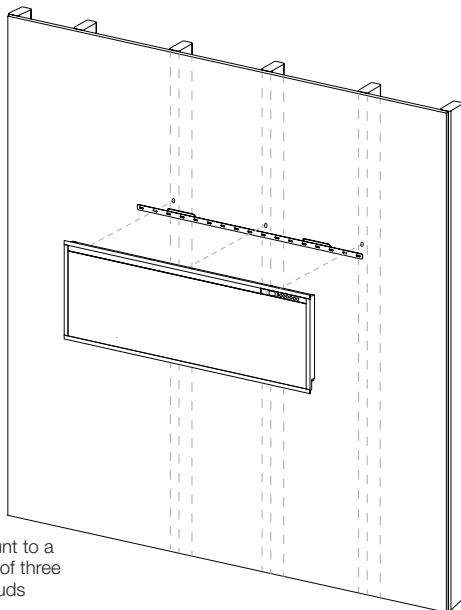

Multi-Fire[®] SL

60" Slim Linear Electric Fireplace

PLF6014-XS

Product Dimensions:

Product	A WIDTH (in/cm)	B HEIGHT (in/cm)	C DEPTH (in/cm)	VIEWING DIMENSION - WxH (in/cm)
PLF6014-XS	61-1/4 (155.5)	19-1/2 (49.7)	3-3/4 (9.7)	57-1/4 x 13 (145.5 x 33.0)

Framing:

Installation - 2 Mounting Options

Must mount to a minimum of three (3) wall studs

2 x 4 Framing
Framing dimensions:
61" (155.0 cm) W x
19" (48.3 cm) H x
3-1/2" (8.9 cm) D

NOTE:
The Firebox is not load bearing. Do not stack weight of the frame on top of the firebox.
It is recommended that the bottom of the unit be mounted between 20 in. (50.8 cm) and 40 in. (101.6 cm) from the ground to maintain an optimized viewing angle of the flame.