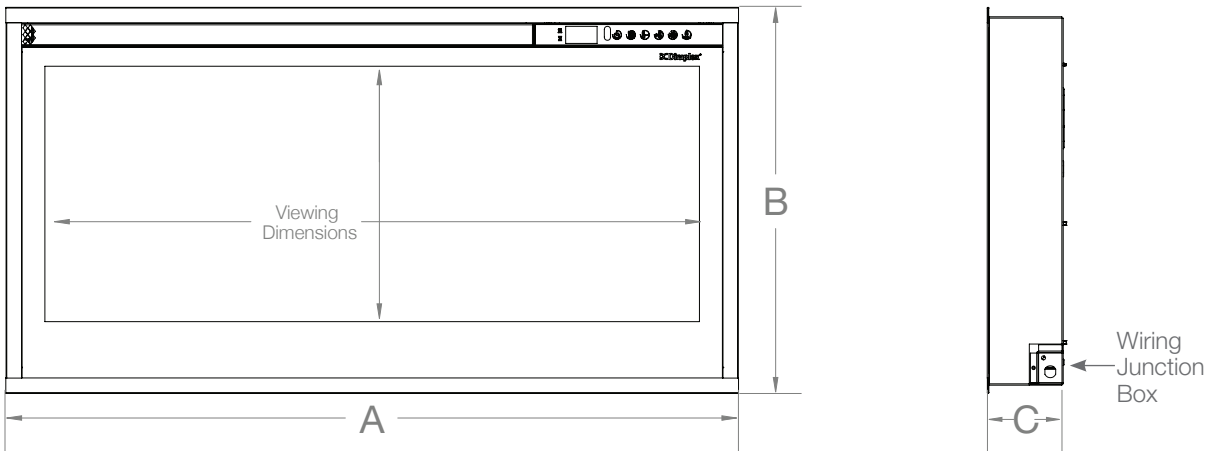

### Features

-  **Multi-Fire® SL Effect**  
Large, high-contrast flames feature a multi-layered color effect that creates a sense of depth. Color settings can be controlled independently or combined in one of the five preset options.
-  **Media Accent Colors**  
Choose from a variety of brilliant color themes or cycle through a range of colors using the custom mode, freezing on the hue of your choice.
-  **Customizable Flame**  
The Multi-Fire technology allows you to adjust the speed of the flame to create the perfect atmosphere to suit your mood or room.
-  **Full Viewing Area**  
A slim size doesn't mean sacrifice. This smart design delivers an impressive viewing height of 14" and includes mirror technology that creates a grand illusion of depth.
-  **Slim Design**  
Installs flush into a 2"x4" wall for a seamless look or can be wall mounted (bracket included) for quick and easy installation.
-  **Flush Framing**  
Removable factory-installed trim allows finish material right to the edge for a clean, flush finish.
-  **Air Circulation Mode**  
A smart feature that moves room air to keep it fresher.
-  **Built-in Timer**  
Automatically turns the unit off after up to 8 hours.
-  **Heat Management**  
Enjoy the ambiance of a fire during the warmer months by deactivating the heater via the controls or hard disconnect the heater during installation when heat is not required.
-  **Smart Self-Diagnostics**  
Integrated smart technology that works behind the scenes to enhance the performance of your fireplace by providing maintenance and operation feedback.
-  **Hardwire or Plug-in**  
Hardwire to 120V power supply or purchase an optional 120V plug-in cord kit.

### Product Dimensions:

Product	A WIDTH (in/cm)	B HEIGHT (in/cm)	C DEPTH (in/cm)	VIEWING DIMENSION - WxH (in/cm)
PLF5014-XS	51-1/4 (130.1)	19-1/2 (49.7)	3-3/4 (9.7)	47-1/4 x 13 (120.1 x 33.0)