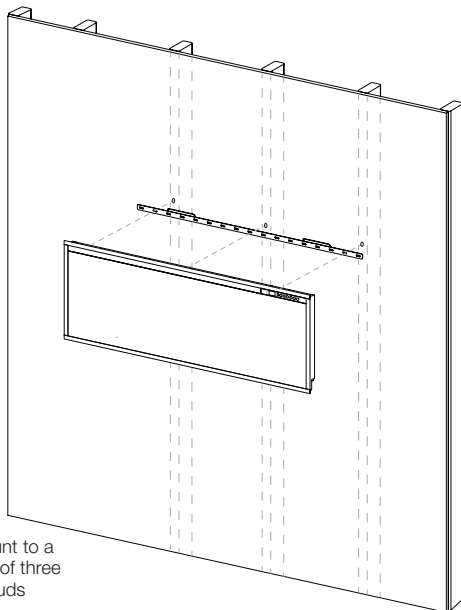

## 50" Slim Linear Electric Fireplace

PLF5014-XS

### Product Dimensions:

Product	A WIDTH (in/cm)	B HEIGHT (in/cm)	C DEPTH (in/cm)	VIEWING DIMENSION - WxH (in/cm)
PLF5014-XS	51-1/4 (130.1)	19-1/2 (49.7)	3-3/4 (9.7)	47-1/4 x 13 (120.1 x 33.0)

### Framing:

Installation - 2 Mounting Options

Must mount to a minimum of three (3) wall studs

2 x 4 Framing  
Framing dimensions:  
51" (129.5 cm) W x  
19" (48.3 cm) H x  
3-1/2" (8.9 cm) D

**NOTE:**  
The Firebox is not load bearing. Do not stack weight of the frame on top of the firebox.  
It is recommended that the bottom of the unit be mounted between 20 in. (50.8 cm) and 40 in. (101.6 cm) from the ground to maintain an optimized viewing angle of the flame.