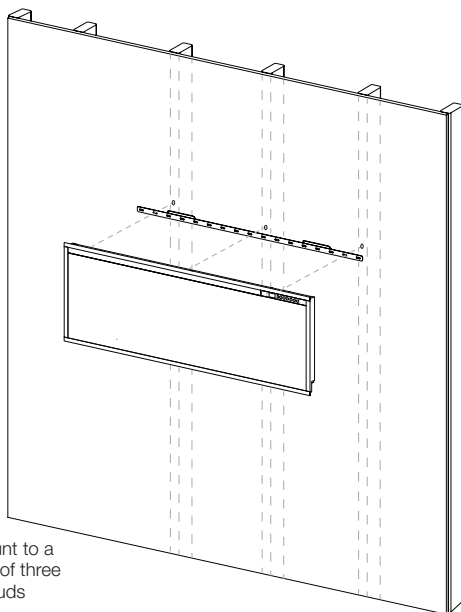

## 42" Slim Linear Electric Fireplace

PLF4214-XS

### Product Dimensions:

Product	A WIDTH (in/cm)	B HEIGHT (in/cm)	C DEPTH (in/cm)	VIEWING DIMENSION - WxH (in/cm)
PLF4214-XS	43-1/4 (109.8)	19-1/2 (49.7)	3-3/4 (9.7)	39-1/4 x 13 (99.7 x 33.0)

### Framing:

Installation - 2 Mounting Options

Must mount to a minimum of three (3) wall studs

2 x 4 Framing  
Framing dimensions:  
43" (109.2 cm) W x  
19" (48.3 cm) H x  
3-1/2" (8.9 cm) D

**NOTE:**  
The Firebox is not load bearing. Do not stack weight of the frame on top of the firebox.  
It is recommended that the bottom of the unit be mounted between 20 in. (50.8 cm) and 40 in. (101.6 cm) from the ground to maintain an optimized viewing angle of the flame.