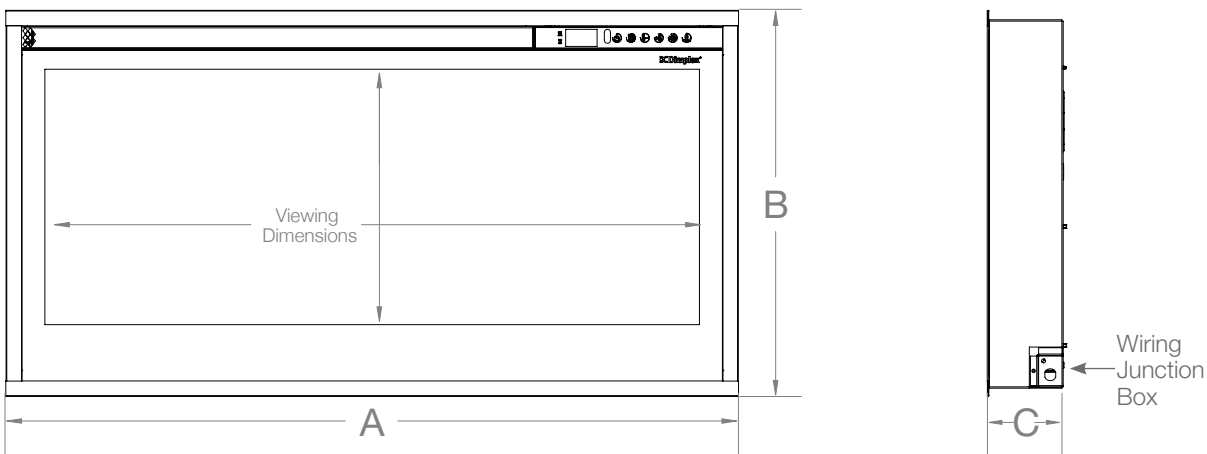

### Features

-  **Multi-Fire® SL Effect**  
Large, high-contrast flames feature a multi-layered color effect that creates a sense of depth. Color settings can be controlled independently or combined in one of the seven preset options.
-  **Media Accent Colors**  
Choose from a variety of brilliant color themes or cycle through a range of colors using the custom mode, freezing on the hue of your choice.
-  **Customizable Flame**  
The Multi-Fire technology allows you to adjust the speed of the flame to create the perfect atmosphere to suit your mood or room.
-  **Full Viewing Area**  
A slim size doesn't mean sacrifice. This smart design delivers an impressive viewing height of 14" and includes mirror technology that creates a grand illusion of depth.
-  **Slim Design**  
Installs flush into a 2"x4" wall for a seamless look or can be wall mounted (bracket included) for quick and easy installation.
-  **Flush Framing**  
Removable factory-installed trim allows finish material right to the edge for a clean, flush finish.
-  **Air Circulation Mode**  
A smart feature that moves room air to keep it fresher.
-  **Built-in Timer**  
Automatically turns the unit off after up to 8 hours.
-  **Heat Management**  
Enjoy the ambiance of a fire during the warmer months by deactivating the heater via the controls or hard disconnect the heater during installation when heat is not required.
-  **Smart Self-Diagnostics**  
Integrated smart technology that works behind the scenes to enhance the performance of your fireplace by providing maintenance and operation feedback.
-  **Hardwire or Plug-in**  
Hardwire to 120V power supply or purchase an optional 120V plug-in cord kit.

### Product Dimensions:

Product	A WIDTH (in/cm)	B HEIGHT (in/cm)	C DEPTH (in/cm)	VIEWING DIMENSION - WxH (in/cm)
PLF4214-XS	43-1/4 (109.8)	19-1/2 (49.7)	3-3/4 (9.7)	39-1/4 x 13 (99.7 x 33.0)