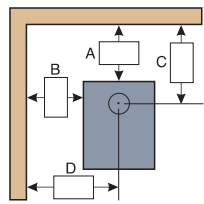

### 41,275 BTU EPA Test Fuel

Efficiency (HHV)	74%
Emissions	1.8 gm/hr.
Log Size (recommended)	18"
Log Size (max)	20"
Firebox Size	3.0 cu.ft.
Viewing Area	152 sq.in.

Sunset Red

Black

Ivory

Modern Desert

## CLEARANCES TO COMBUSTIBLES

From top of stove to ceiling: **54"**

STRAIGHT

CORNER

ALCOVE

	RESIDENTIAL SINGLE WALL	RESIDENTIAL DOUBLE WALL	MOBILE HOME DOUBLE WALL
A	9"	7 1/2"	10"
B	14"	13"	18"
C	17 1/2"	16"	18 1/2"
D	27 1/2"	26 1/2"	31 1/2"