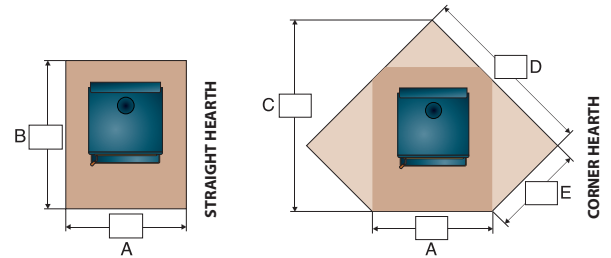

FLOOR PROTECTOR DIMENSIONS

	MINIMUM	RESIDENTIAL SINGLE WALL	RESIDENTIAL DOUBLE WALL	ALCOVE DOUBLE WALL	MOBILE HOME
CANADA					
A	40 3/4"	40 3/4"	40 3/4"	40 3/4"	40 3/4"
B	45"	47"	45"	45"	45"
C	-	57 3/4"	55"	-	55"
D	-	55 1/4"	53 1/4"	-	53 1/4"
E	-	26 3/8"	24 3/8"	-	24 3/8"

USA					
A	35"	35"	35"	35"	35"
B	41"	50"	48 1/2"	51"	51"
C	-	60 7/8"	59 1/2"	-	63 5/8"
D	-	55 3/8"	54 3/8"	-	57 3/8"
E	-	30 5/8"	29 5/8"	-	32 5/8"