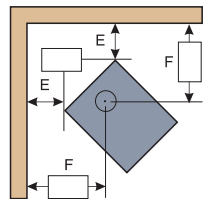

### 41,275 BTU EPA Test Fuel

Efficiency (HHV)	74%
Emissions	1.8 gm/hr.
Log Size (recommended)	18"
Log Size (max)	20"
Firebox Size	3.0 cu.ft.
Viewing Area	152 sq.in.

Sunset Red

Black

Ivory

Modern Desert

## CLEARANCES TO COMBUSTIBLES

From top of stove to ceiling: **54"**

STRAIGHT

CORNER

ALCOVE

	RESIDENTIAL SINGLE WALL	RESIDENTIAL DOUBLE WALL	MOBILE HOME DOUBLE WALL
A	9"	7 1/2"	10"
B	14"	13"	18"
C	17 1/2"	16"	18 1/2"
D	27 1/2"	26 1/2"	31 1/2"