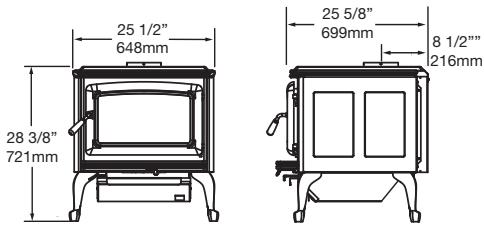

# SUMMIT CLASSIC LE

FOR LARGE SPACES

## UNIT DIMENSIONS

LEG MODEL

### 41,275 BTU EPA Test Fuel

Efficiency (HHV)	74%
Emissions	1.8 gm/hr.
Log Size (recommended)	18"
Log Size (max)	20"
Firebox Size	3.0 cu.ft.
Viewing Area	152 sq.in.

Sunset Red

Black

Ivory

Modern Desert