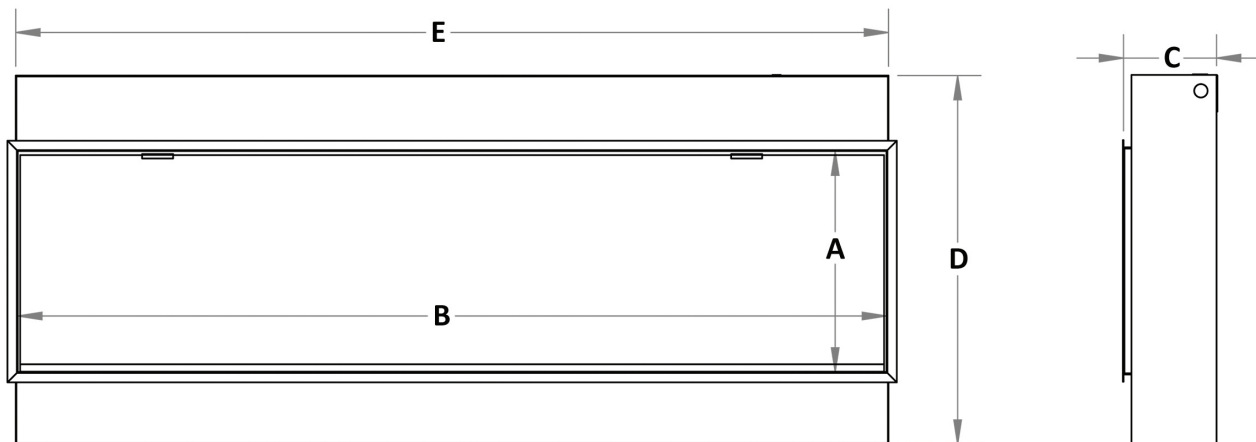

Comes Standard with 2 Types of Acrylic Media: Smoke & Clear

LANDSCAPE PRO™ SLIM

Dimension Specs

LANDSCAPE PRO SLIM DIMENSIONAL SPECS

MODEL #	A	B	C	D	E	FRAMING (WxHxD)
LPS-4414	14	44	6	23.75	44.25	44.5 W x 24 H x 5.5 D
LPS-5614	14	56	6	23.75	56.25	56.5 W x 24 H x 5.5 D
LPS-6814	14	68	6	23.75	68.25	68.5 W x 24 H x 5.5 D
LPS-8014	14	80	6	23.75	80.25	80.5 W x 24 H x 5.5 D
LPS-9614	14	96	6	23.75	96.25	96.5 W x 24 H x 5.5 D

LANDSCAPE PRO SLIM 56" DIMENSIONAL DRAWING SHOWN

ModernFlames.com

3515 E. Atlanta Ave. Phoenix, AZ 85040

(602) 268-9353 • (877) 246-9353

INNOVATING THE INDUSTRY STANDARDS OF TOMORROW