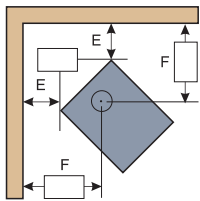

### 38,200 BTU EPA Test Fuel

Efficiency (HHV)	71.3%
Emissions	1.8 gm/hr.
Log Size (recommended)	16"
Log Size (max)	18"
Firebox Size	2.1 cu.ft.
Viewing Area	163 sq.in.

## CLEARANCES TO COMBUSTIBLES

From top of stove to ceiling: **55 1/4"**

STRAIGHT

CORNER

ALCOVE

	RESIDENTIAL SINGLE WALL	RESIDENTIAL DOUBLE WALL	MOBILE HOME DOUBLE WALL
A	8"	5"	5"
B	14"	14"	14"
C	18"	15"	14"
D	26"	26"	26"