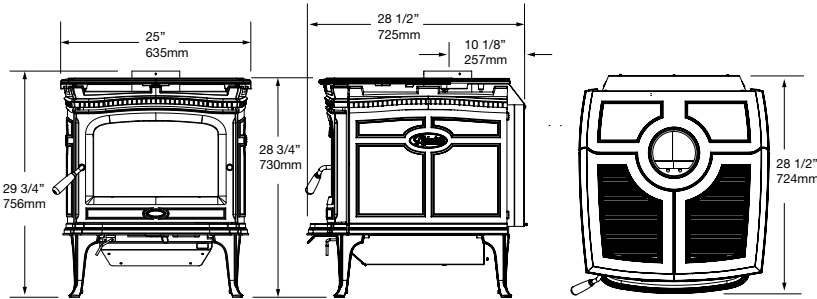

ALDERLEA T5 CLASSIC LE

FOR MEDIUM TO LARGE SPACES

UNIT DIMENSIONS

Antique White

Majolica

Sunset Red

TECHNICAL DATA

38,200 BTU EPA Test Fuel

Efficiency (HHV)	71.3%
Emissions	1.8 gm/hr.
Log Size (recommended)	16"
Log Size (max)	18"
Firebox Size	2.1 cu.ft.
Viewing Area	163 sq.in.

CLEARANCES TO COMBUSTIBLES

From top of stove to ceiling: **55 1/4"**

	RESIDENTIAL SINGLE WALL	RESIDENTIAL DOUBLE WALL	MOBILE HOME DOUBLE WALL
A	8"	5"	5"
B	14"	14"	14"
C	18"	15"	14"
D	26"	26"	26"

E	7"	4"	4"
F	21"	18"	18"

G	N/A	5"	N/A
H	N/A	14"	N/A
I	N/A	15"	N/A
J	N/A	26"	N/A