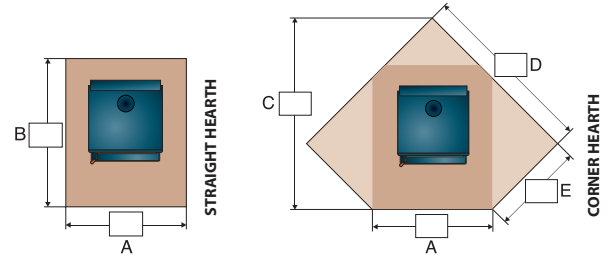

FLOOR PROTECTOR DIMENSIONS

	MINIMUM	RESIDENTIAL SINGLE WALL	RESIDENTIAL DOUBLE WALL	ALCOVE DOUBLE WALL	MOBILE HOME
CANADA					
A	40"	40"	40"	40"	40"
B	50 3/4"	54 3/4"	47 3/4"	52 3/4"	50 3/4"
C	-	62 3/8"	58 1/8"	-	58 1/8"
D	-	58 1/4"	55 1/4"	-	55 1/4"
E	-	30"	27"	-	27"

USA					
A	34"	34"	34"	34"	34"
B	40 3/4"	52 3/4"	45 3/4"	45 3/4"	45 3/4"
C	-	60 3/8"	56 1/8"	-	56 1/8"
D	-	54 3/4"	51 3/4"	-	51 3/4"
E	-	30 5/8"	27 5/8"	-	27 5/8"