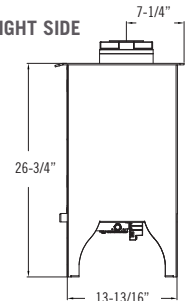

FREESTANDING SERIES

Specifications

Clearances

Model	Lakefield XL	Oakport
From appliance top corners to side wall	3"	1"
From appliance top to back wall	3"	5"
From appliance top to ceiling	36-1/4"	37-1/4"
From top of horizontal pipe surface to ceiling	2-1/4"	3-1/8"

Model	Lakefield XL	Oakport
Height	32"	26-3/4"
Width	30-13/16"	22-7/16"
Depth	20-11/16"	16-5/16"
Weight	207 lbs.	114 lbs.
Viewing Area	22" x 16"	11-1/8" x 16-9/16"
BTU NG High / Low	40,000 / 22,000	24,500 / 15,500
BTU LP High / Low	39,000 / 20,000	24,500 / 19,000
ENERGUIDE P.4 NG / LP	68.99% / 69.12%	71.71% / 75.58% 70.54% / 73.39%
Steady State NG / LP	72.17% / 72.82%	77.95% / 80.27%
AFUE % NG / LP	70.10% / 70.33%	75.95% / 77.73%
Valve System	IPI / MV	IPI / MV
Standard Base	Traditional Legs	Traditional Legs
Optional Refractory/Panels	Traditional Brick, Masonry, Black Glass	Black Glass
Fan Kit	L – Included MV – Optional	Optional
Screen Front	Required	Included

Features, Options & Specifications are subject to change.

Lakefield XL

LEFT SIDE

FRONT

RIGHT SIDE

Oakport

LEFT SIDE

FRONT

RIGHT SIDE

Remote Control

KOMFORT 8K

The Komfort 8K remote gives you the ability to bring comfort and green technology all together into your home. With the Komfort 8K remote, all you have to do is decide a comfortable set point temperature on your remote and when the room temperature gets closer to the point you desire, the Komfort 8K remote will turn the flames down accordingly! And with our zone heating, you can save energy and enjoy time in the room you use the most by just turning down the central heat, setting your Komfort 8K remote, and enjoy your time around the fireplace with friends, family, or just a good book! That way you'll get to have heat where and when you need it while saving energy and money with just a click of the Komfort 8K remote!