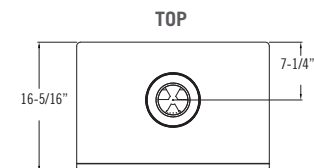

FREESTANDING SERIES

Specifications

Clearances

Model	Lakefield XL	Oakport
From appliance top corners to side wall	3"	1"
From appliance top to back wall	3"	5"
From appliance top to ceiling	36-1/4"	37-1/4"
From top of horizontal pipe surface to ceiling	2-1/4"	3-1/8"

Model	Lakefield XL	Oakport
Height	32"	26-3/4"
Width	30-13/16"	22-7/16"
Depth	20-11/16"	16-5/16"
Weight	207 lbs.	114 lbs.
Viewing Area	22" x 16"	11-1/8" x 16-9/16"
BTU NG High / Low	40,000 / 22,000	24,500 / 15,500
BTU LP High / Low	39,000 / 20,000	24,500 / 19,000
ENERGUIDE P.4 NG / LP	68.99% / 69.12%	71.71% / 75.58% 70.54% / 73.39%
Steady State NG / LP	72.17% / 72.82%	77.95% / 80.27%
AFUE % NG / LP	70.10% / 70.33%	75.95% / 77.73%
Valve System	IPI / MV	IPI / MV
Standard Base	Traditional Legs	Traditional Legs
Optional Refractory/Panels	Traditional Brick, Masonry, Black Glass	Black Glass
Fan Kit	L – Included MV – Optional	Optional
Screen Front	Required	Included

Features, Options & Specifications are subject to change.

Lakefield XL

LEFT SIDE

FRONT

RIGHT SIDE

Oakport

LEFT SIDE

FRONT

RIGHT SIDE

Remote Control

KOMFORT 8K

The Komfort 8K remote gives you the ability to bring comfort and green technology all together into your home. With the Komfort 8K remote, all you have to do is decide a comfortable set point temperature on your remote and when the room temperature gets closer to the point you desire, the Komfort 8K remote will turn the flames down accordingly! And with our zone heating, you can save energy and enjoy time in the room you use the most by just turning down the central heat, setting your Komfort 8K remote, and enjoy your time around the fireplace with friends, family, or just a good book! That way you'll get to have heat where and when you need it while saving energy and money with just a click of the Komfort 8K remote!