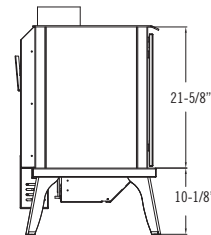

FREESTANDING SERIES

Specifications

Clearances

Model	Lakefield XL	Oakport
From appliance top corners to side wall	3"	1"
From appliance top to back wall	3"	5"
From appliance top to ceiling	36-1/4"	37-1/4"
From top of horizontal pipe surface to ceiling	2-1/4"	3-1/8"

Model	Lakefield XL	Oakport
Height	32"	26-3/4"
Width	30-13/16"	22-7/16"
Depth	20-11/16"	16-5/16"
Weight	207 lbs.	114 lbs.
Viewing Area	22" x 16"	11-1/8" x 16-9/16"
BTU NG High / Low	40,000 / 22,000	24,500 / 15,500
BTU LP High / Low	39,000 / 20,000	24,500 / 19,000
ENERGUIDE P.4 NG / LP	68.99% / 69.12%	71.71% / 75.58% 70.54% / 73.39%
Steady State NG / LP	72.17% / 72.82%	77.95% / 80.27%
AFUE % NG / LP	70.10% / 70.33%	75.95% / 77.73%
Valve System	IPI / MV	IPI / MV
Standard Base	Traditional Legs	Traditional Legs
Optional Refractory/Panels	Traditional Brick, Masonry, Black Glass	Black Glass
Fan Kit	L – Included MV – Optional	Optional
Screen Front	Required	Included

Features, Options & Specifications are subject to change.

Lakefield XL

LEFT SIDE

FRONT

RIGHT SIDE

Oakport

LEFT SIDE

FRONT

RIGHT SIDE

Remote Control

KOMFORT 8K

The Komfort 8K remote gives you the ability to bring comfort and green technology all together into your home. With the Komfort 8K remote, all you have to do is decide a comfortable set point temperature on your remote and when the room temperature gets closer to the point you desire, the Komfort 8K remote will turn the flames down accordingly! And with our zone heating, you can save energy and enjoy time in the room you use the most by just turning down the central heat, setting your Komfort 8K remote, and enjoy your time around the fireplace with friends, family, or just a good book! That way you'll get to have heat where and when you need it while saving energy and money with just a click of the Komfort 8K remote!