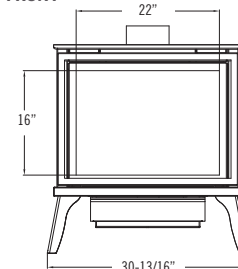

FREESTANDING SERIES

Specifications

Clearances

Model	Lakefield XL	Oakport
From appliance top corners to side wall	3"	1"
From appliance top to back wall	3"	5"
From appliance top to ceiling	36-1/4"	37-1/4"
From top of horizontal pipe surface to ceiling	2-1/4"	3-1/8"

Model	Lakefield XL	Oakport
Height	32"	26-3/4"
Width	30-13/16"	22-7/16"
Depth	20-11/16"	16-5/16"
Weight	207 lbs.	114 lbs.
Viewing Area	22" x 16"	11-1/8" x 16-9/16"
BTU NG High / Low	40,000 / 22,000	24,500 / 15,500
BTU LP High / Low	39,000 / 20,000	24,500 / 19,000
ENERGUIDE P.4 NG / LP	68.99% / 69.12%	71.71% / 75.58% 70.54% / 73.39%
Steady State NG / LP	72.17% / 72.82%	77.95% / 80.27%
AFUE % NG / LP	70.10% / 70.33%	75.95% / 77.73%
Valve System	IPI / MV	IPI / MV
Standard Base	Traditional Legs	Traditional Legs
Optional Refractory/Panels	Traditional Brick, Masonry, Black Glass	Black Glass
Fan Kit	L – Included MV – Optional	Optional
Screen Front	Required	Included

Features, Options & Specifications are subject to change.

Lakefield XL

LEFT SIDE

FRONT

RIGHT SIDE

Oakport

LEFT SIDE

FRONT

RIGHT SIDE

Remote Control

KOMFORT 8K

The Komfort 8K remote gives you the ability to bring comfort and green technology all together into your home. With the Komfort 8K remote, all you have to do is decide a comfortable set point temperature on your remote and when the room temperature gets closer to the point you desire, the Komfort 8K remote will turn the flames down accordingly! And with our zone heating, you can save energy and enjoy time in the room you use the most by just turning down the central heat, setting your Komfort 8K remote, and enjoy your time around the fireplace with friends, family, or just a good book! That way you'll get to have heat where and when you need it while saving energy and money with just a click of the Komfort 8K remote!