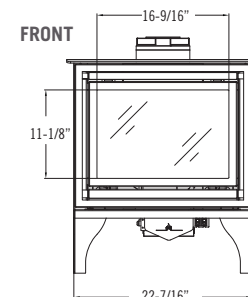

FREESTANDING SERIES

Specifications

Clearances

Model	Lakefield XL	Oakport
From appliance top corners to side wall	3"	1"
From appliance top to back wall	3"	5"
From appliance top to ceiling	36-1/4"	37-1/4"
From top of horizontal pipe surface to ceiling	2-1/4"	3-1/8"

Model	Lakefield XL	Oakport
Height	32"	26-3/4"
Width	30-13/16"	22-7/16"
Depth	20-11/16"	16-5/16"
Weight	207 lbs.	114 lbs.
Viewing Area	22" x 16"	11-1/8" x 16-9/16"
BTU NG High / Low	40,000 / 22,000	24,500 / 15,500
BTU LP High / Low	39,000 / 20,000	24,500 / 19,000
ENERGUIDE P.4 NG / LP	68.99% / 69.12%	71.71% / 75.58% 70.54% / 73.39%
Steady State NG / LP	72.17% / 72.82%	77.95% / 80.27%
AFUE % NG / LP	70.10% / 70.33%	75.95% / 77.73%
Valve System	IPI / MV	IPI / MV
Standard Base	Traditional Legs	Traditional Legs
Optional Refractory/Panels	Traditional Brick, Masonry, Black Glass	Black Glass
Fan Kit	L – Included MV – Optional	Optional
Screen Front	Required	Included

Features, Options & Specifications are subject to change.

Lakefield XL

LEFT SIDE

FRONT

RIGHT SIDE

Oakport

LEFT SIDE

FRONT

RIGHT SIDE

Remote Control

KOMFORT 8K

The Komfort 8K remote gives you the ability to bring comfort and green technology all together into your home. With the Komfort 8K remote, all you have to do is decide a comfortable set point temperature on your remote and when the room temperature gets closer to the point you desire, the Komfort 8K remote will turn the flames down accordingly! And with our zone heating, you can save energy and enjoy time in the room you use the most by just turning down the central heat, setting your Komfort 8K remote, and enjoy your time around the fireplace with friends, family, or just a good book! That way you'll get to have heat where and when you need it while saving energy and money with just a click of the Komfort 8K remote!