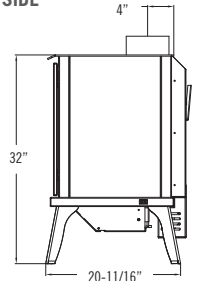

FREESTANDING SERIES

Specifications

Clearances

Model	Lakefield XL	Oakport
From appliance top corners to side wall	3"	1"
From appliance top to back wall	3"	5"
From appliance top to ceiling	36-1/4"	37-1/4"
From top of horizontal pipe surface to ceiling	2-1/4"	3-1/8"

Model	Lakefield XL	Oakport
Height	32"	26-3/4"
Width	30-13/16"	22-7/16"
Depth	20-11/16"	16-5/16"
Weight	207 lbs.	114 lbs.
Viewing Area	22" x 16"	11-1/8" x 16-9/16"
BTU NG High / Low	40,000 / 22,000	24,500 / 15,500
BTU LP High / Low	39,000 / 20,000	24,500 / 19,000
ENERGUIDE P.4 NG / LP	68.99% / 69.12%	71.71% / 75.58% 70.54% / 73.39%
Steady State NG / LP	72.17% / 72.82%	77.95% / 80.27%
AFUE % NG / LP	70.10% / 70.33%	75.95% / 77.73%
Valve System	IPI / MV	IPI / MV
Standard Base	Traditional Legs	Traditional Legs
Optional Refractory/Panels	Traditional Brick, Masonry, Black Glass	Black Glass
Fan Kit	L – Included MV – Optional	Optional
Screen Front	Required	Included

Features, Options & Specifications are subject to change.

Lakefield XL

LEFT SIDE

FRONT

RIGHT SIDE

Oakport

LEFT SIDE

FRONT

RIGHT SIDE

Remote Control

KOMFORT 8K

The Komfort 8K remote gives you the ability to bring comfort and green technology all together into your home. With the Komfort 8K remote, all you have to do is decide a comfortable set point temperature on your remote and when the room temperature gets closer to the point you desire, the Komfort 8K remote will turn the flames down accordingly! And with our zone heating, you can save energy and enjoy time in the room you use the most by just turning down the central heat, setting your Komfort 8K remote, and enjoy your time around the fireplace with friends, family, or just a good book! That way you'll get to have heat where and when you need it while saving energy and money with just a click of the Komfort 8K remote!