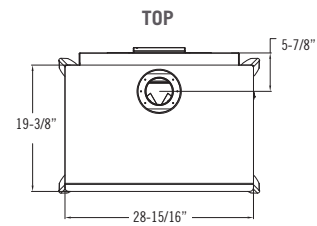

FREESTANDING SERIES

Specifications

Clearances

Model	Lakefield XL	Oakport
From appliance top corners to side wall	3"	1"
From appliance top to back wall	3"	5"
From appliance top to ceiling	36-1/4"	37-1/4"
From top of horizontal pipe surface to ceiling	2-1/4"	3-1/8"

Model	Lakefield XL	Oakport
Height	32"	26-3/4"
Width	30-13/16"	22-7/16"
Depth	20-11/16"	16-5/16"
Weight	207 lbs.	114 lbs.
Viewing Area	22" x 16"	11-1/8" x 16-9/16"
BTU NG High / Low	40,000 / 22,000	24,500 / 15,500
BTU LP High / Low	39,000 / 20,000	24,500 / 19,000
ENERGUIDE P.4 NG / LP	68.99% / 69.12%	71.71% / 75.58% 70.54% / 73.39%
Steady State NG / LP	72.17% / 72.82%	77.95% / 80.27%
AFUE % NG / LP	70.10% / 70.33%	75.95% / 77.73%
Valve System	IPI / MV	IPI / MV
Standard Base	Traditional Legs	Traditional Legs
Optional Refractory/Panels	Traditional Brick, Masonry, Black Glass	Black Glass
Fan Kit	L – Included MV – Optional	Optional
Screen Front	Required	Included

Features, Options & Specifications are subject to change.

Lakefield XL