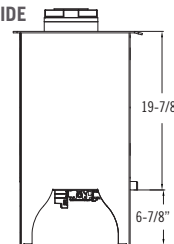

FREESTANDING SERIES

Specifications

Clearances

Model	Lakefield XL	Oakport
From appliance top corners to side wall	3"	1"
From appliance top to back wall	3"	5"
From appliance top to ceiling	36-1/4"	37-1/4"
From top of horizontal pipe surface to ceiling	2-1/4"	3-1/8"

Model	Lakefield XL	Oakport
Height	32"	26-3/4"
Width	30-13/16"	22-7/16"
Depth	20-11/16"	16-5/16"
Weight	207 lbs.	114 lbs.
Viewing Area	22" x 16"	11-1/8" x 16-9/16"
BTU NG High / Low	40,000 / 22,000	24,500 / 15,500
BTU LP High / Low	39,000 / 20,000	24,500 / 19,000
ENERGUIDE P.4 NG / LP	68.99% / 69.12%	71.71% / 75.58% 70.54% / 73.39%
Steady State NG / LP	72.17% / 72.82%	77.95% / 80.27%
AFUE % NG / LP	70.10% / 70.33%	75.95% / 77.73%
Valve System	IPI / MV	IPI / MV
Standard Base	Traditional Legs	Traditional Legs
Optional Refractory/Panels	Traditional Brick, Masonry, Black Glass	Black Glass
Fan Kit	L – Included MV – Optional	Optional
Screen Front	Required	Included

Features, Options & Specifications are subject to change.

Lakefield XL

LEFT SIDE

FRONT

RIGHT SIDE

Oakport

LEFT SIDE

FRONT

RIGHT SIDE

Remote Control

KOMFORT 8K

The Komfort 8K remote gives you the ability to bring comfort and green technology all together into your home. With the Komfort 8K remote, all you have to do is decide a comfortable set point temperature on your remote and when the room temperature gets closer to the point you desire, the Komfort 8K remote will turn the flames down accordingly! And with our zone heating, you can save energy and enjoy time in the room you use the most by just turning down the central heat, setting your Komfort 8K remote, and enjoy your time around the fireplace with friends, family, or just a good book! That way you'll get to have heat where and when you need it while saving energy and money with just a click of the Komfort 8K remote!