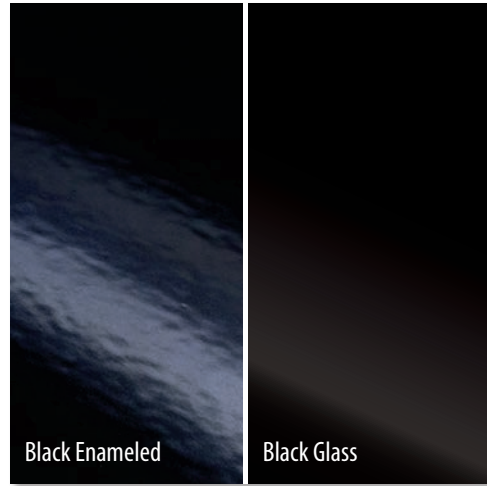

Reflective Liners - TWO OPTIONS