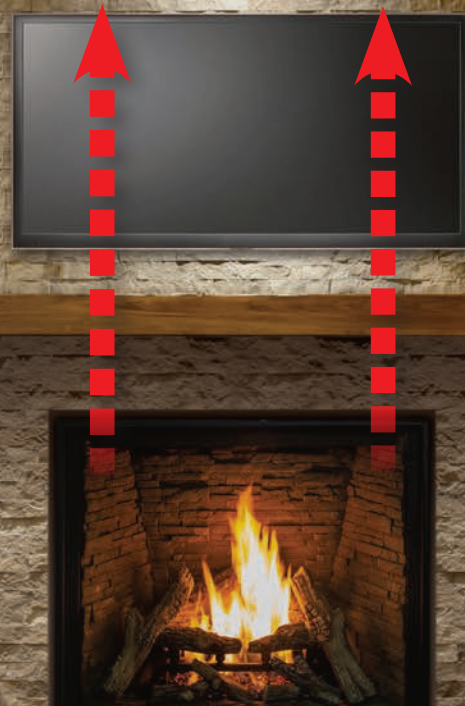

INCLUDED WITH THE U37 & U44
COOL SURFACE SYSTEM

The Cool Surface System allows the fireplaces rising heat to move safely up the chase without creating excessive surface temperatures that can damage HDTV's or other wall mounted valuables.

Rising heat is evenly vented forward into the living space above the chase

Rising heat is channeled safely past valuable wall mounted items such as a TV

Heat radiates forward from the fireplace window