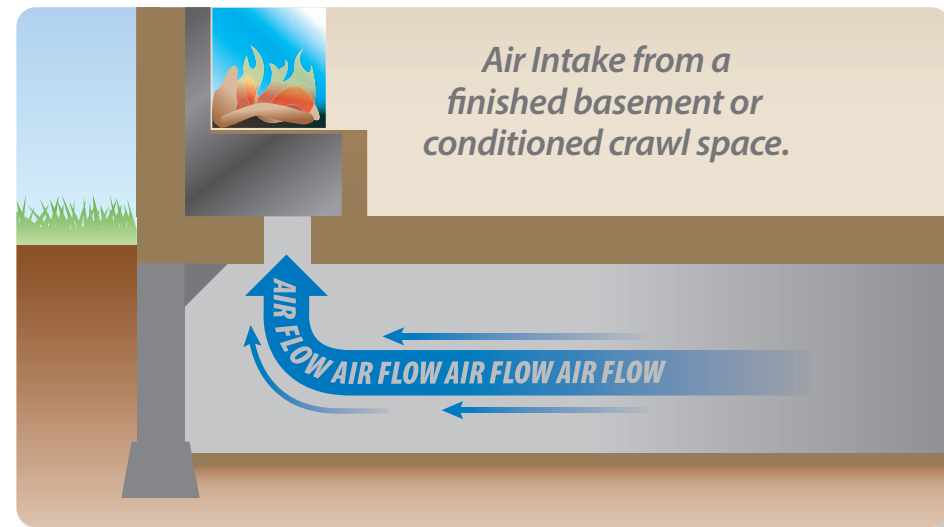

U30 | U50 | U70 & Tall VENTING SOLUTIONS

Every Urbana fireplace is designed with our COOL SURFACE SYSTEM which allows air coming into the fireplace to be heated and rise up safely within the chase, protecting wall mounted valuables from unsafe temperatures. This gives you the freedom to decorate your room without the worry of heat damage over the long term. Rising heat exits the top of an open chase; however, we have additional venting options if you wish to frame the chase all the way up to the ceiling.

HIDDEN INTAKE CONSTRUCTION — URBANA EXCLUSIVE

Where approved by local codes and the building's HVAC supplier, the chase intake air may be supplied from a basement or conditioned crawl space below if no visible open area is desired at the bottom of the chase.