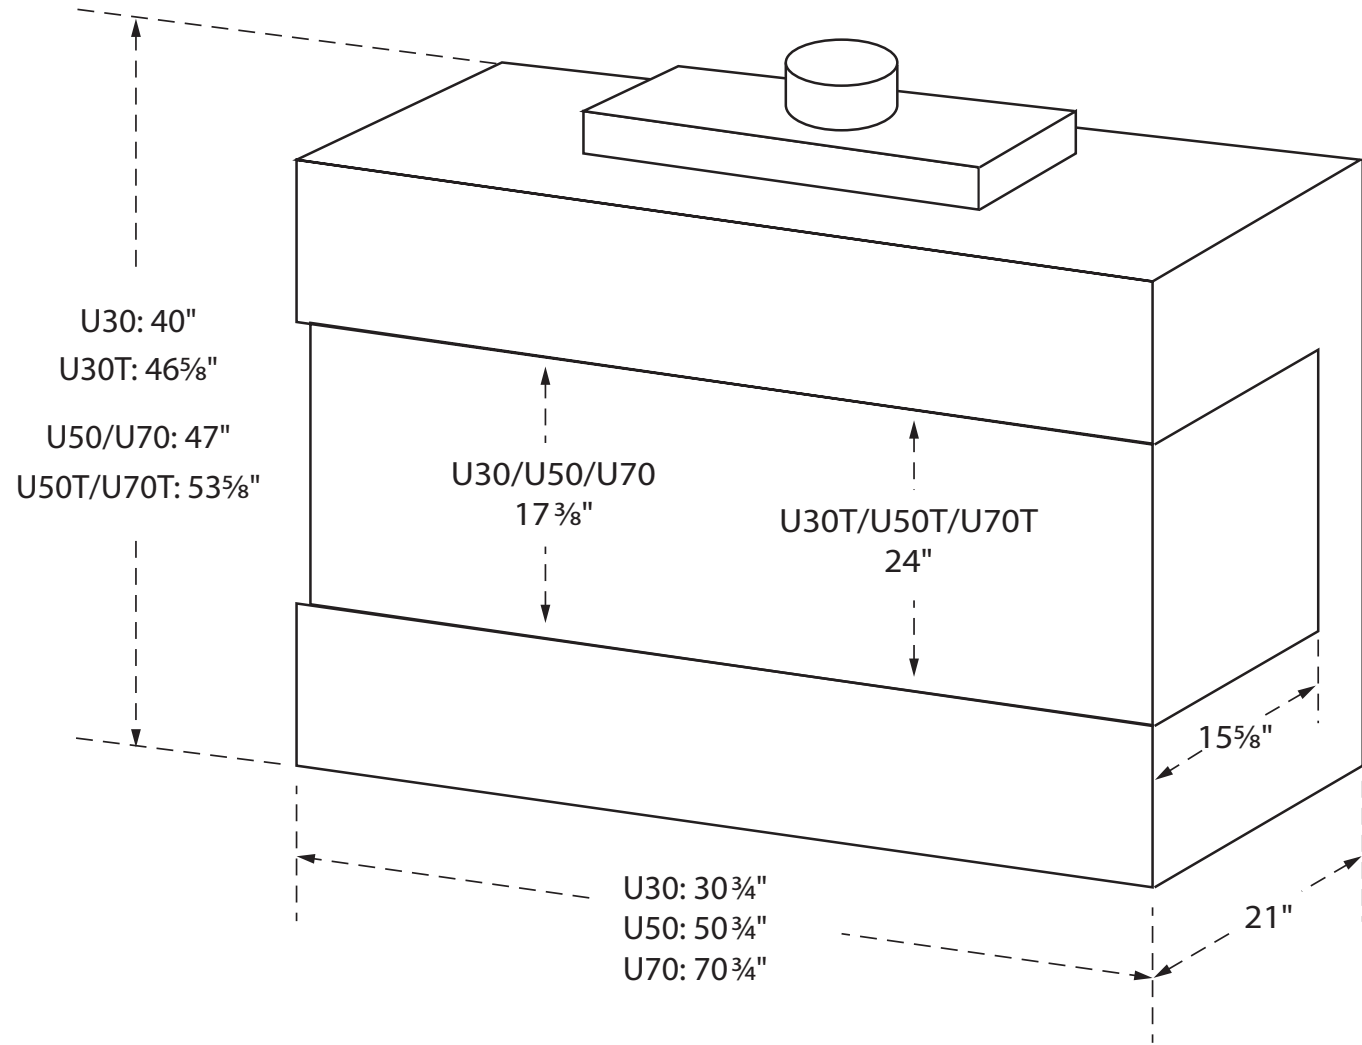

Visit urbanafireplaces.com/fireplace-builder to build your dream fireplace today

U30/U50/U70 & TALL DIMENSIONS

U37/U44 DIMENSIONS

Full Install Details Available online

Venting, Clearances, Install guides and more are available on our website. Please scan the above QR code for these guides and more detailed information.