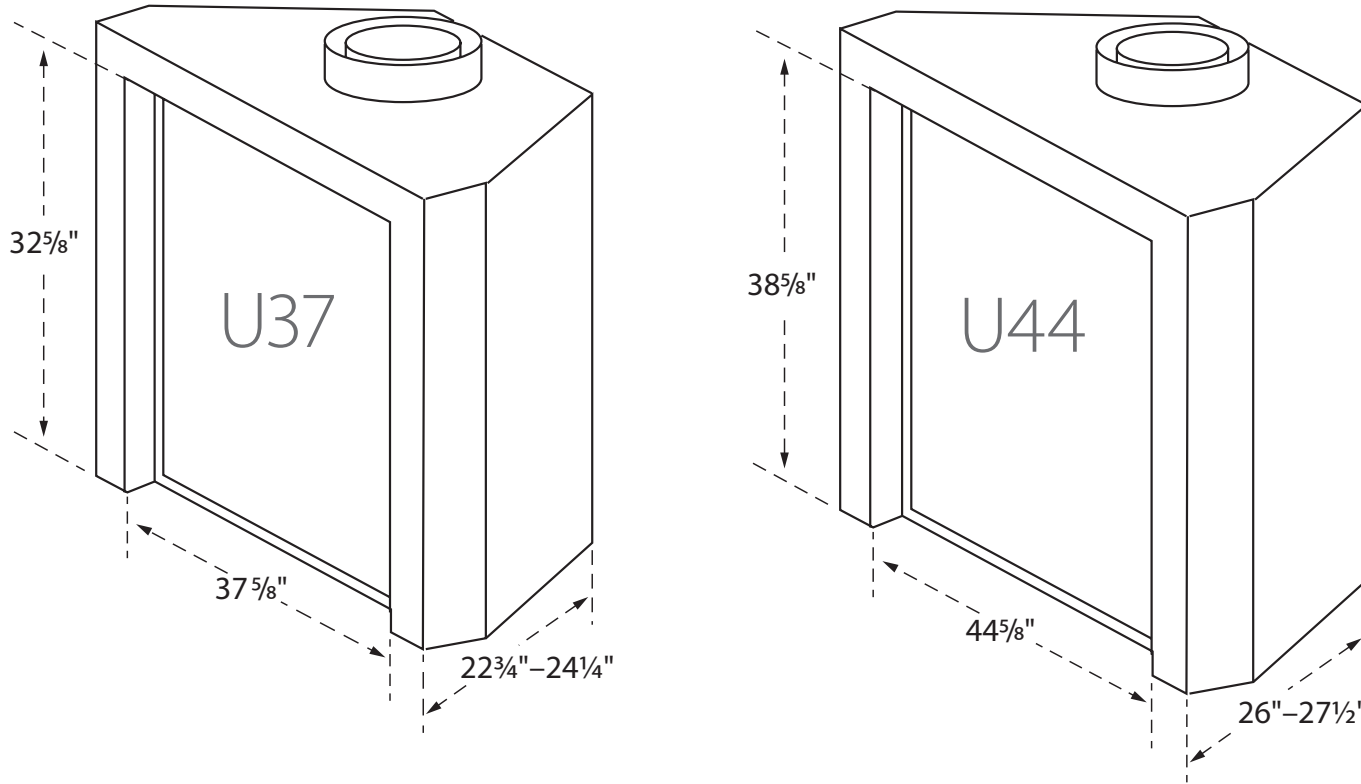

Visit urbanafireplaces.com/fireplace-builder to build your dream fireplace today

U30/U50/U70 & TALL DIMENSIONS

U37/U44 DIMENSIONS

Full Install Details Available online

Venting, Clearances, Install guides and more are available on our website. Please scan the above QR code for these guides and more detailed information.