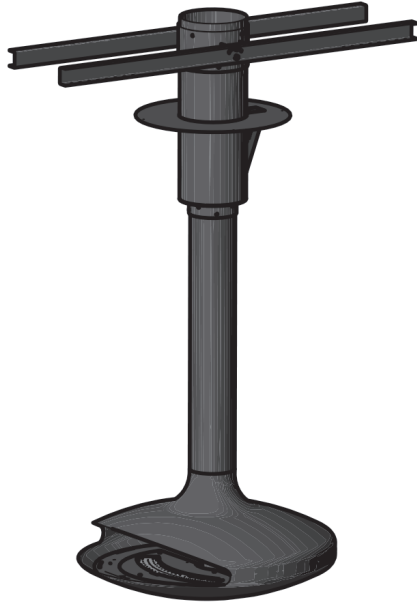

CUT SHEET

Ø 49 1/4"
(Ø 1,250 mm)

100°