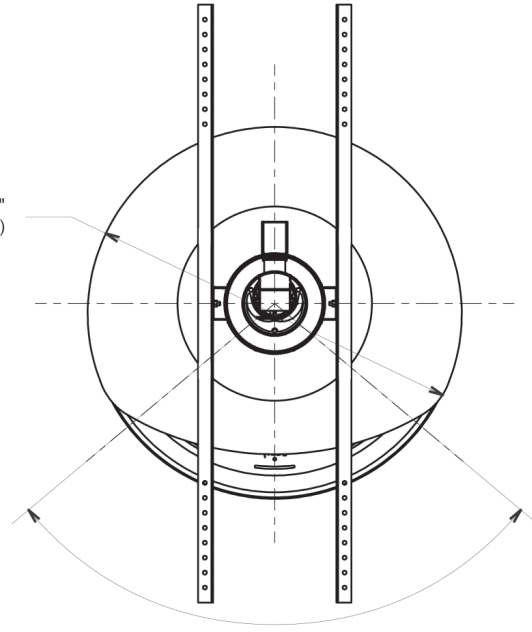

PRODUCT OPTIONS & ACCESSORIES

FIREPLACE MODEL

PRODUCT	ITEM CODE
GYROFOCUS GAS - Black Finish	FCS-WD-GYRO-GAS
GYROFOCUS GAS - White Finish	FCS-WD-GYRO-WHITE-GAS

ADJUSTABLE SUSPENSION PLATE

PRODUCT	ITEM CODE
For 8" Flue Pipe and Ceiling Pitch is 0° to 45°	Black - FCS-SUSPLT-04-IND-BLK White - FCS-SUSPLT-04-IND-WHT

FIXED SUSPENSION PLATE

PRODUCT	ITEM CODE
For a Fireplace that Uses: - 10" or 12" Pipe OR - 8" Pipe and Ceiling Pitch of > 45°	FCS-SUSPLT-01-SQ

FINISHING PLATE / COVER DISK

PRODUCT	ITEM CODE
For Flat Ceiling	FCS-NSUSCD-F
For Pitched Ceiling	FCS-NSUSCD-P

ADDITIONAL FLUE PIPE

PRODUCT	ITEM CODE
Round Flue 8" OD 2' Length	FCS-FLUE-RND-8OD-2
Round Flue 8" OD 4' Length	FCS-FLUE-RND-8OD-4
Round Flue 8" OD 6' Length	FCS-FLUE-RND-8OD-6

OPTIONAL ACCESSORIES

PRODUCT	ITEM CODE
WALL BRACKET	FCS-WALL-BRKT
ROTATION RESTRICTOR	FCS-LTD-ROT
BLACK SPRAY PAINT	FCS-PT-FBP-02
WHITE SPRAY PAINT	FCS-PT-WHTP

CUT SHEET

Ø 49 1/4"
(Ø 1,250 mm)

100°