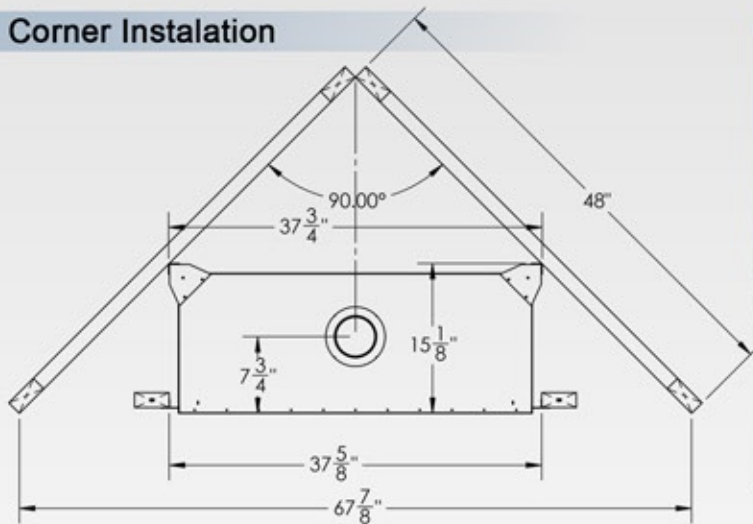

• **SOLARA36**
With Driftwood
Burner

• **SOLARA36**
With Glass Burner

Corner Instalation

**Framing dimensions for SOLARA36
Model SOL36BN**

Specifications	SOLARA 36
Max. Input/ Min. Input	18,000/15,000
Efficiency	65%
View Area	29" x 15"
Certified for 4,5,6, BV & Power Vents	