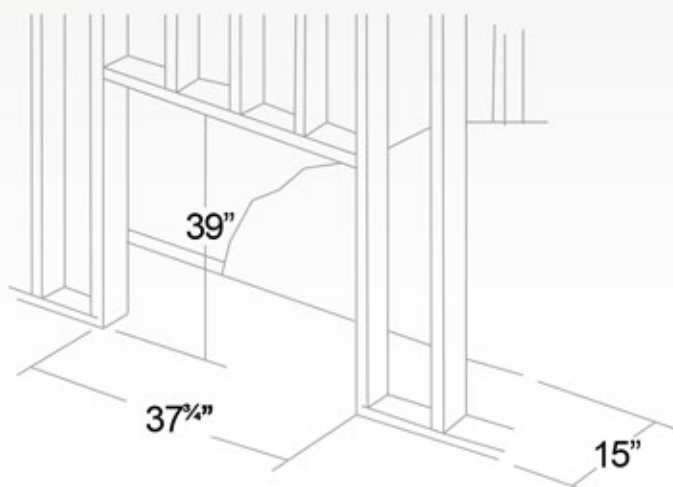

• **SOLARA36**
With Driftwood
Burner

• **SOLARA36**
With Glass Burner

Corner Instalation

**Framing dimensions for SOLARA36
Model SOL36BN**

Specifications	SOLARA 36
Max. Input/ Min. Input	18,000/15,000
Efficiency	65%
View Area	29" x 15"
Certified for 4,5,6, BV & Power Vents	