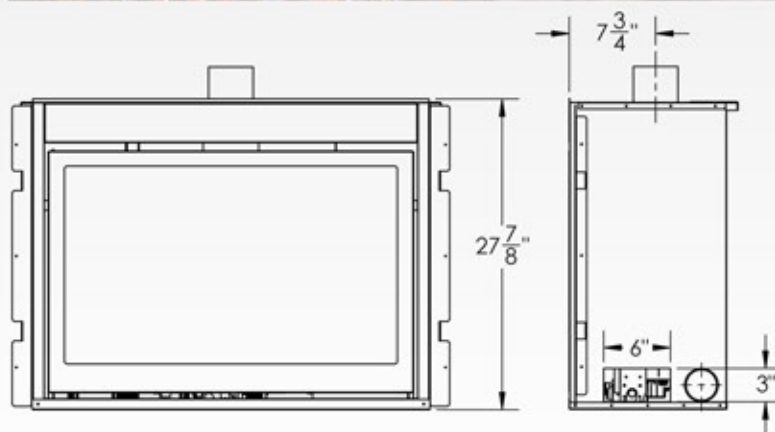

• **SOLARA36**
With Driftwood
Burner

• **SOLARA36**
With Glass Burner

Corner Instalation

**Framing dimensions for SOLARA36
Model SOL36BN**

Specifications	SOLARA 36
Max. Input/ Min. Input	18,000/15,000
Efficiency	65%
View Area	29" x 15"
Certified for 4,5,6, BV & Power Vents	