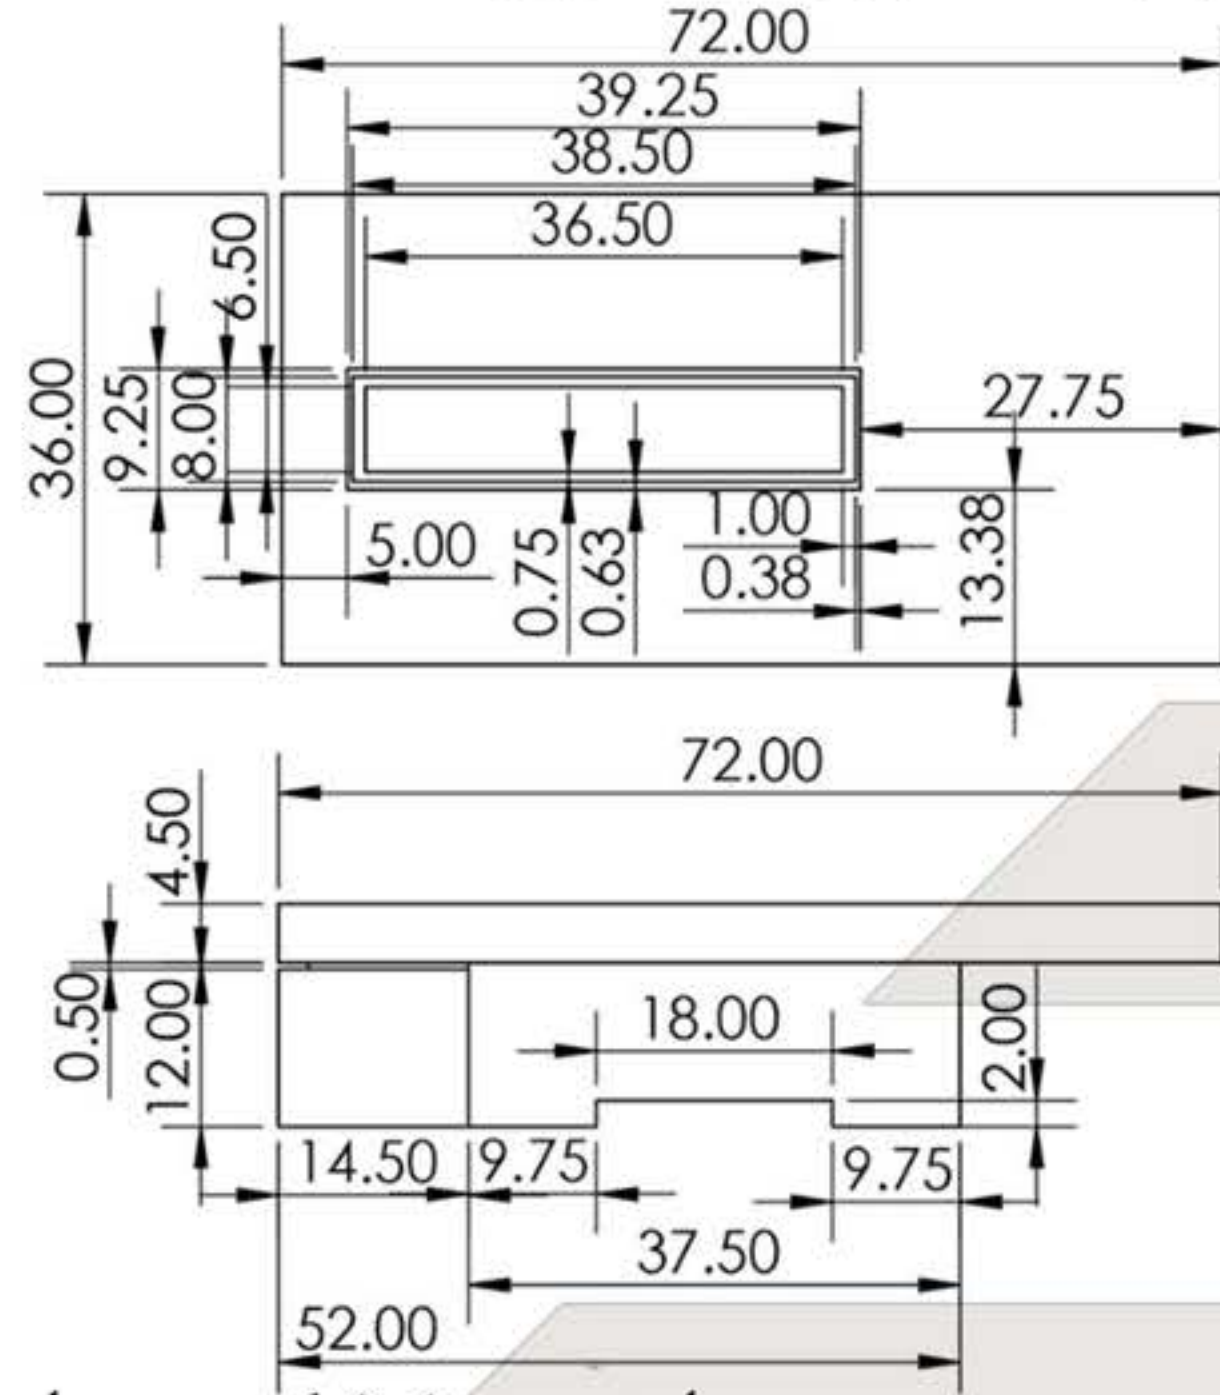

# The Maraka-072

Dimensions: L72" x W36" x H17"

Color and Materials :

Decorative Upgrades: