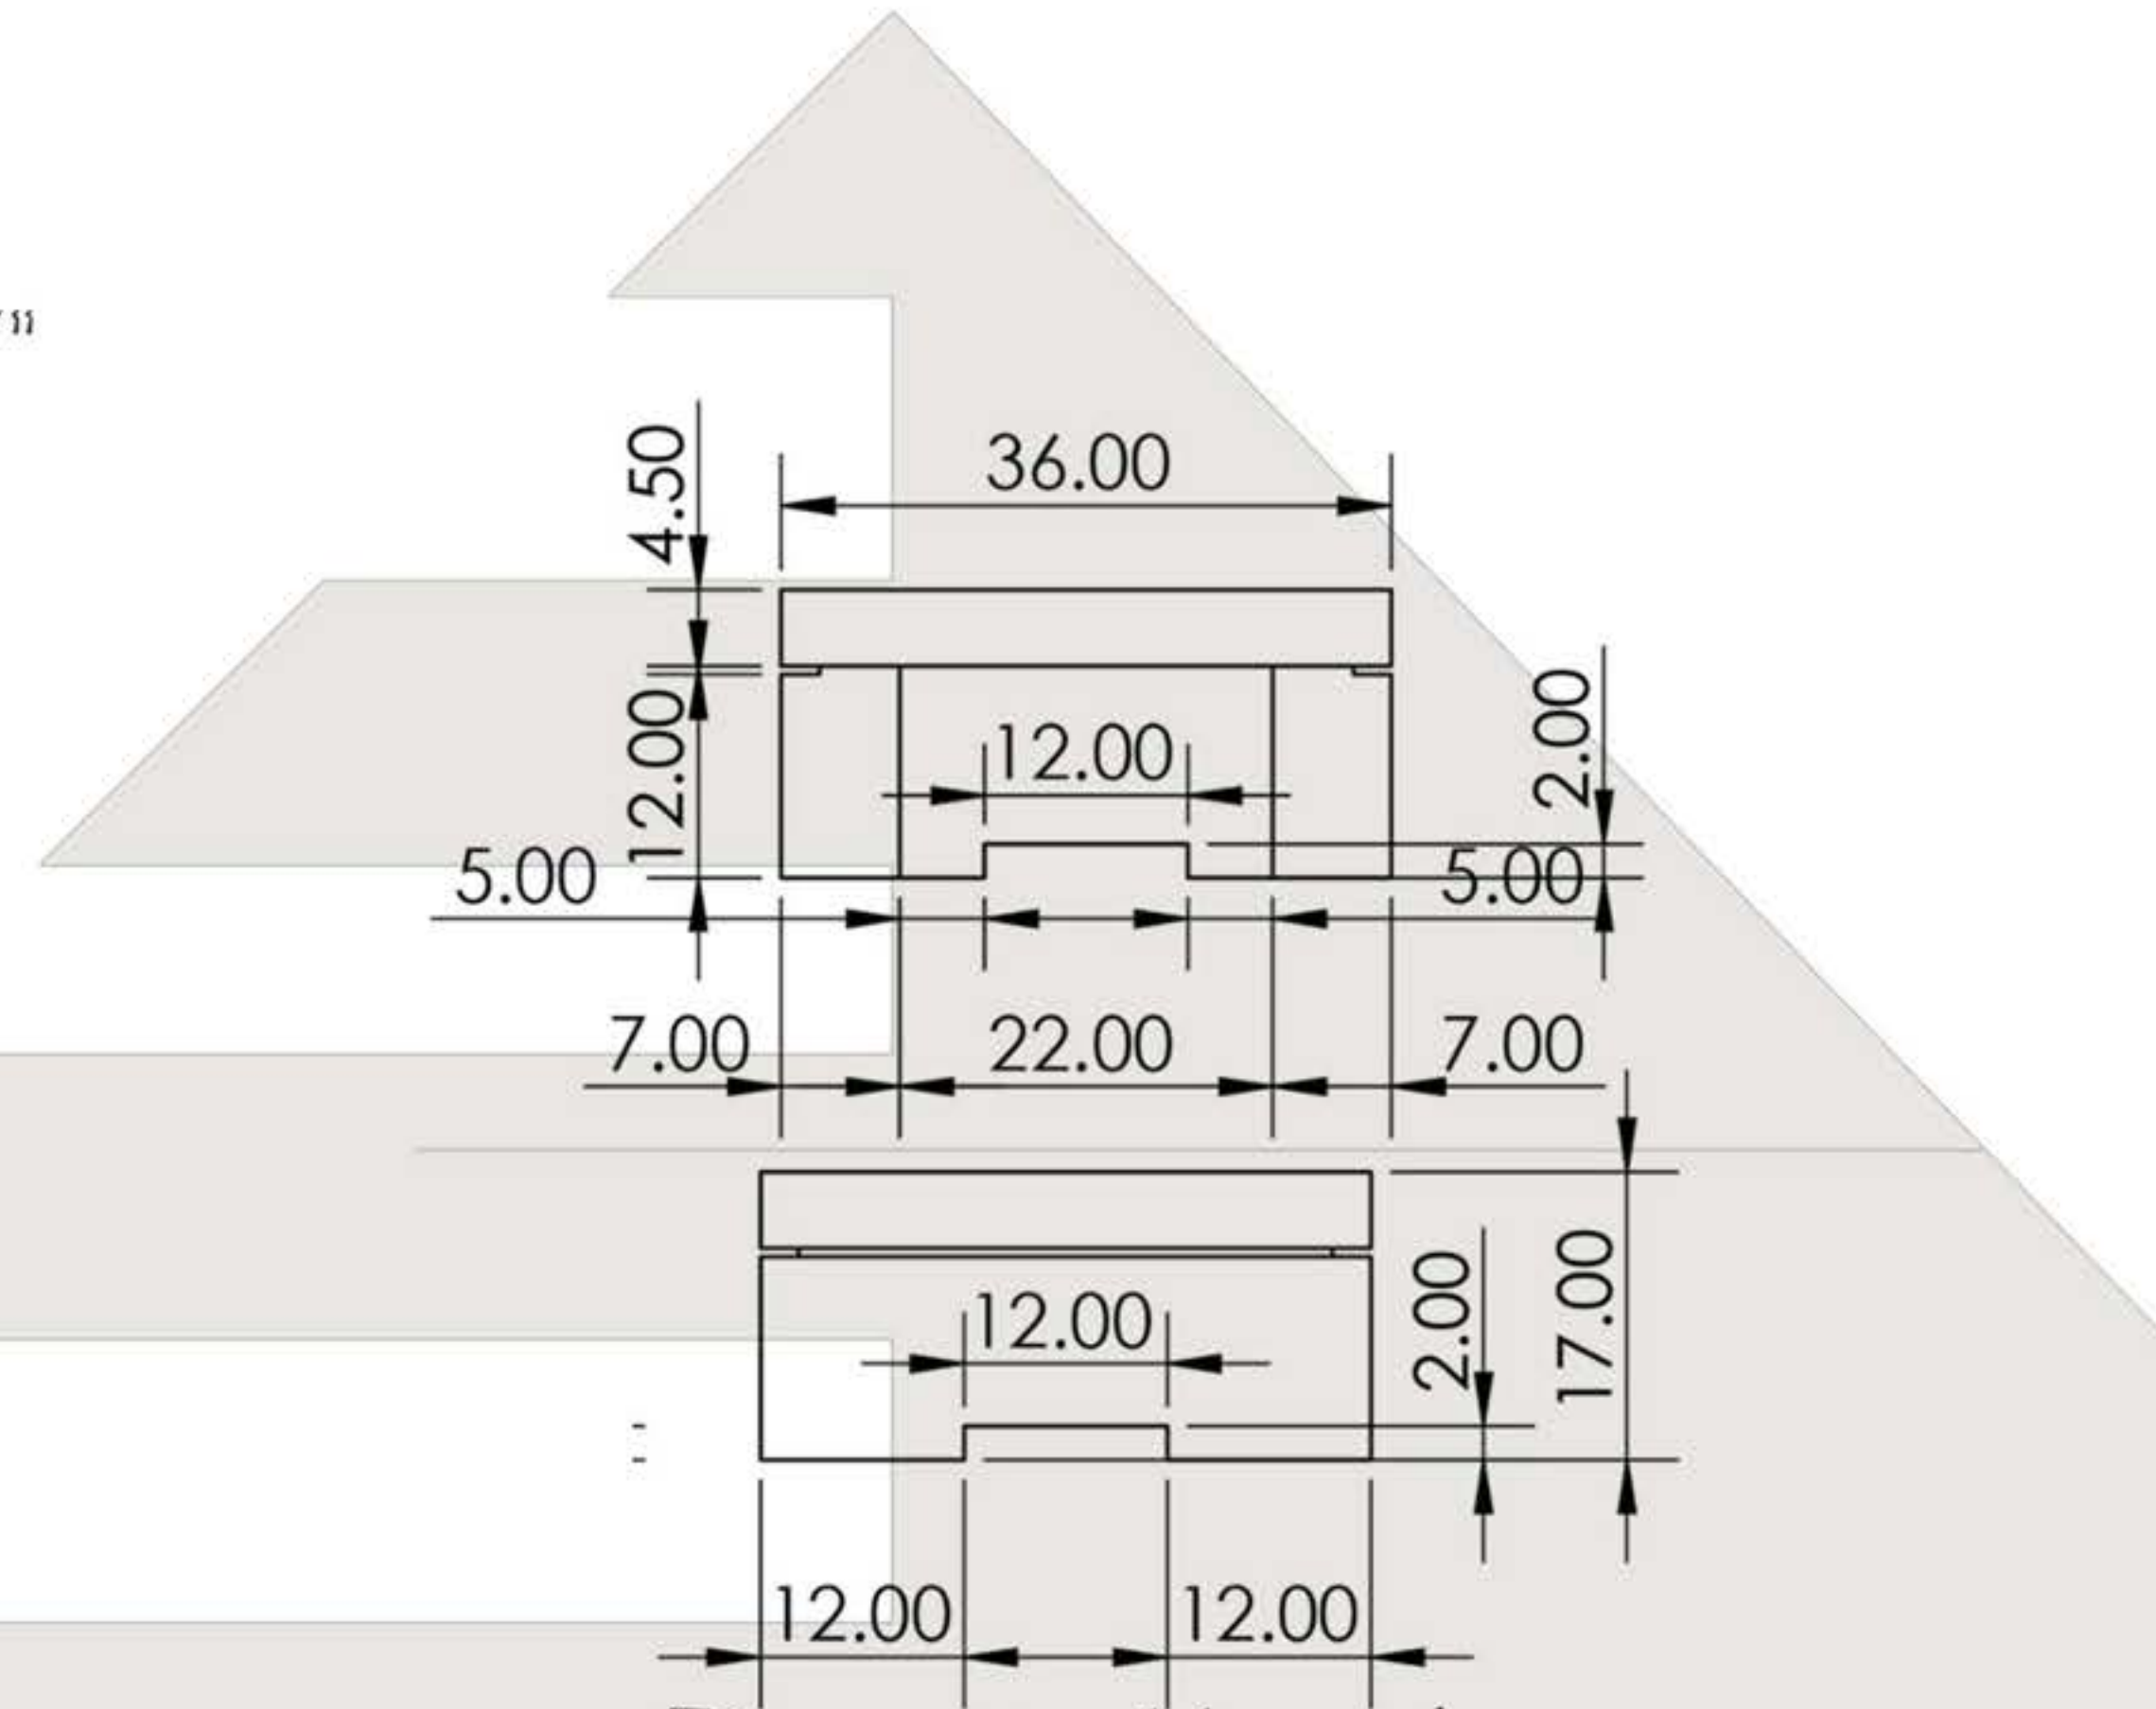

# The Maraka-072

Dimensions: L72" x W36" x H17"

Color and Materials :

Decorative Upgrades: