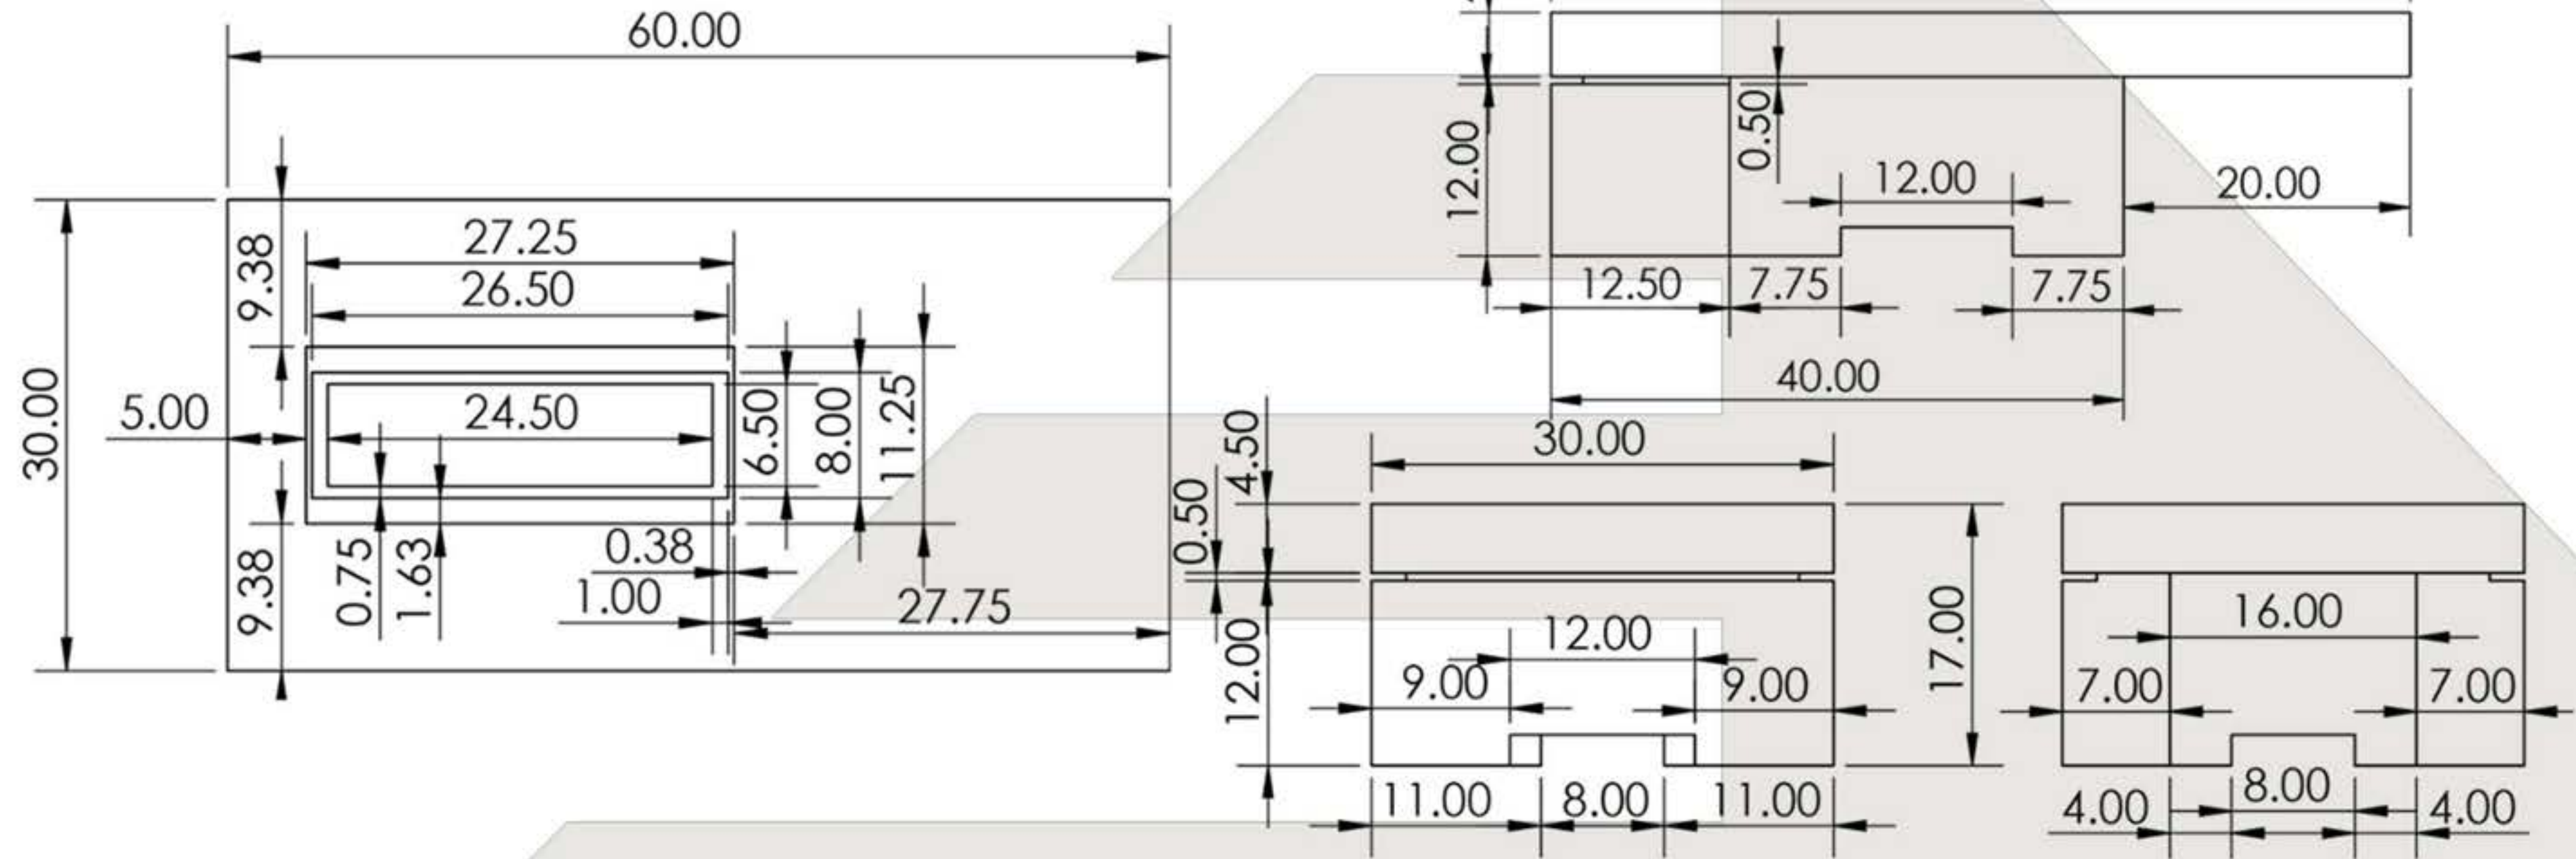

The Maraka-060

Dimensions: L60" x W30" x H17"

Color and Materials :

Decorative Upgrades: