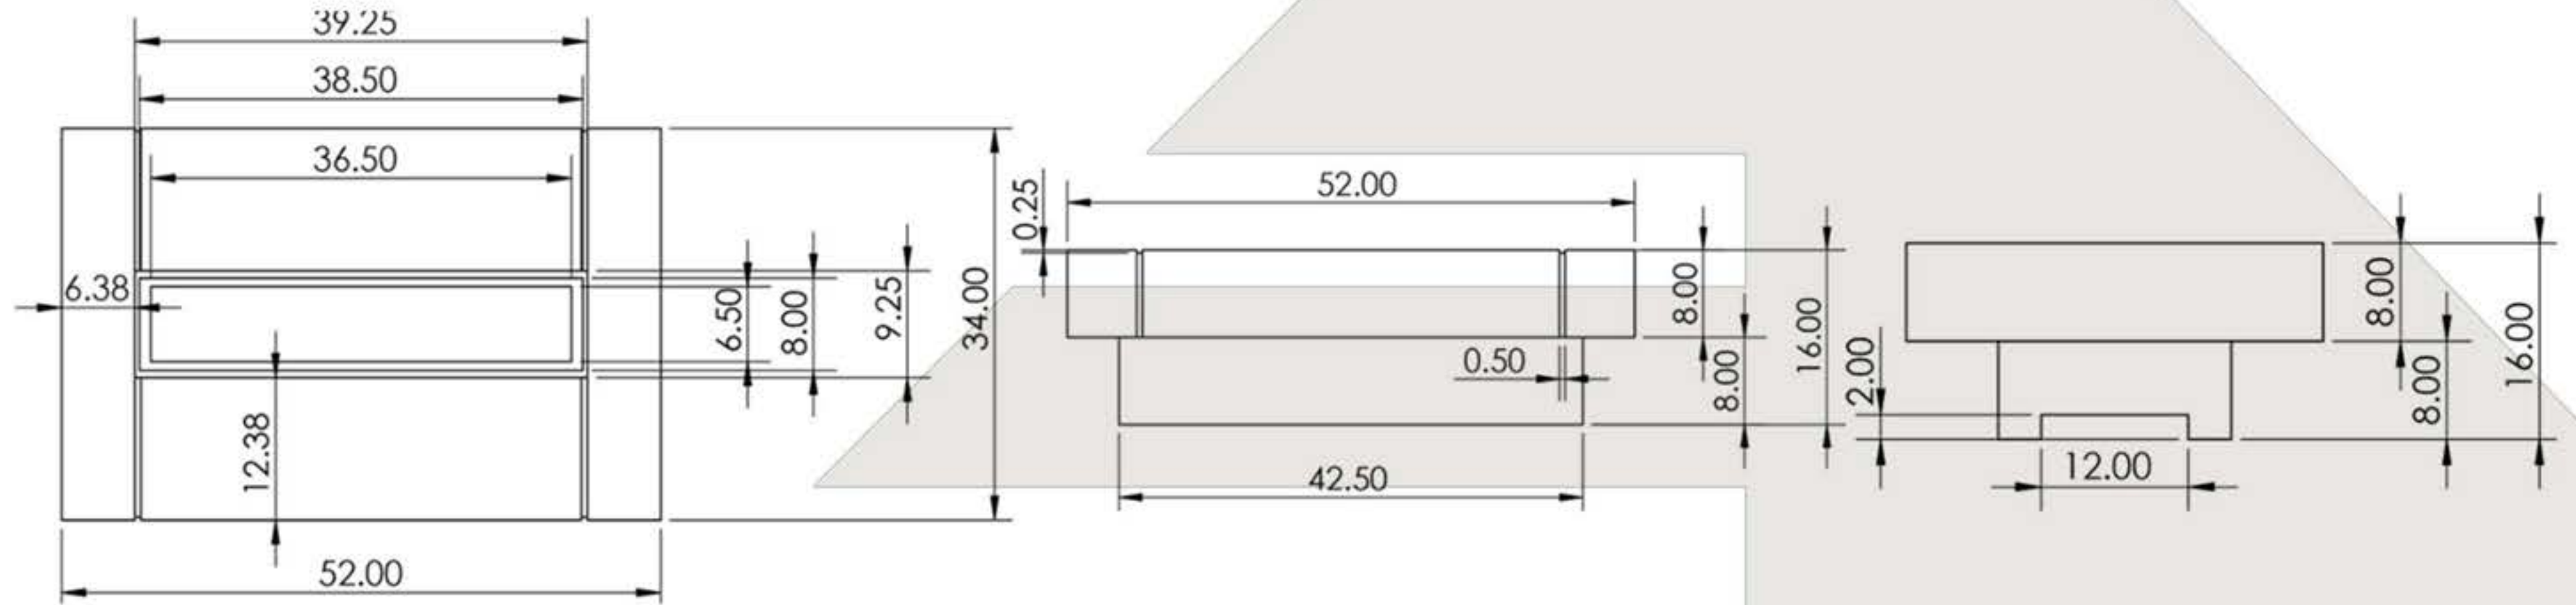

The Giza-052

Dimensions: L52" x W34" x H16"

Color and Materials :

Decorative Upgrades: