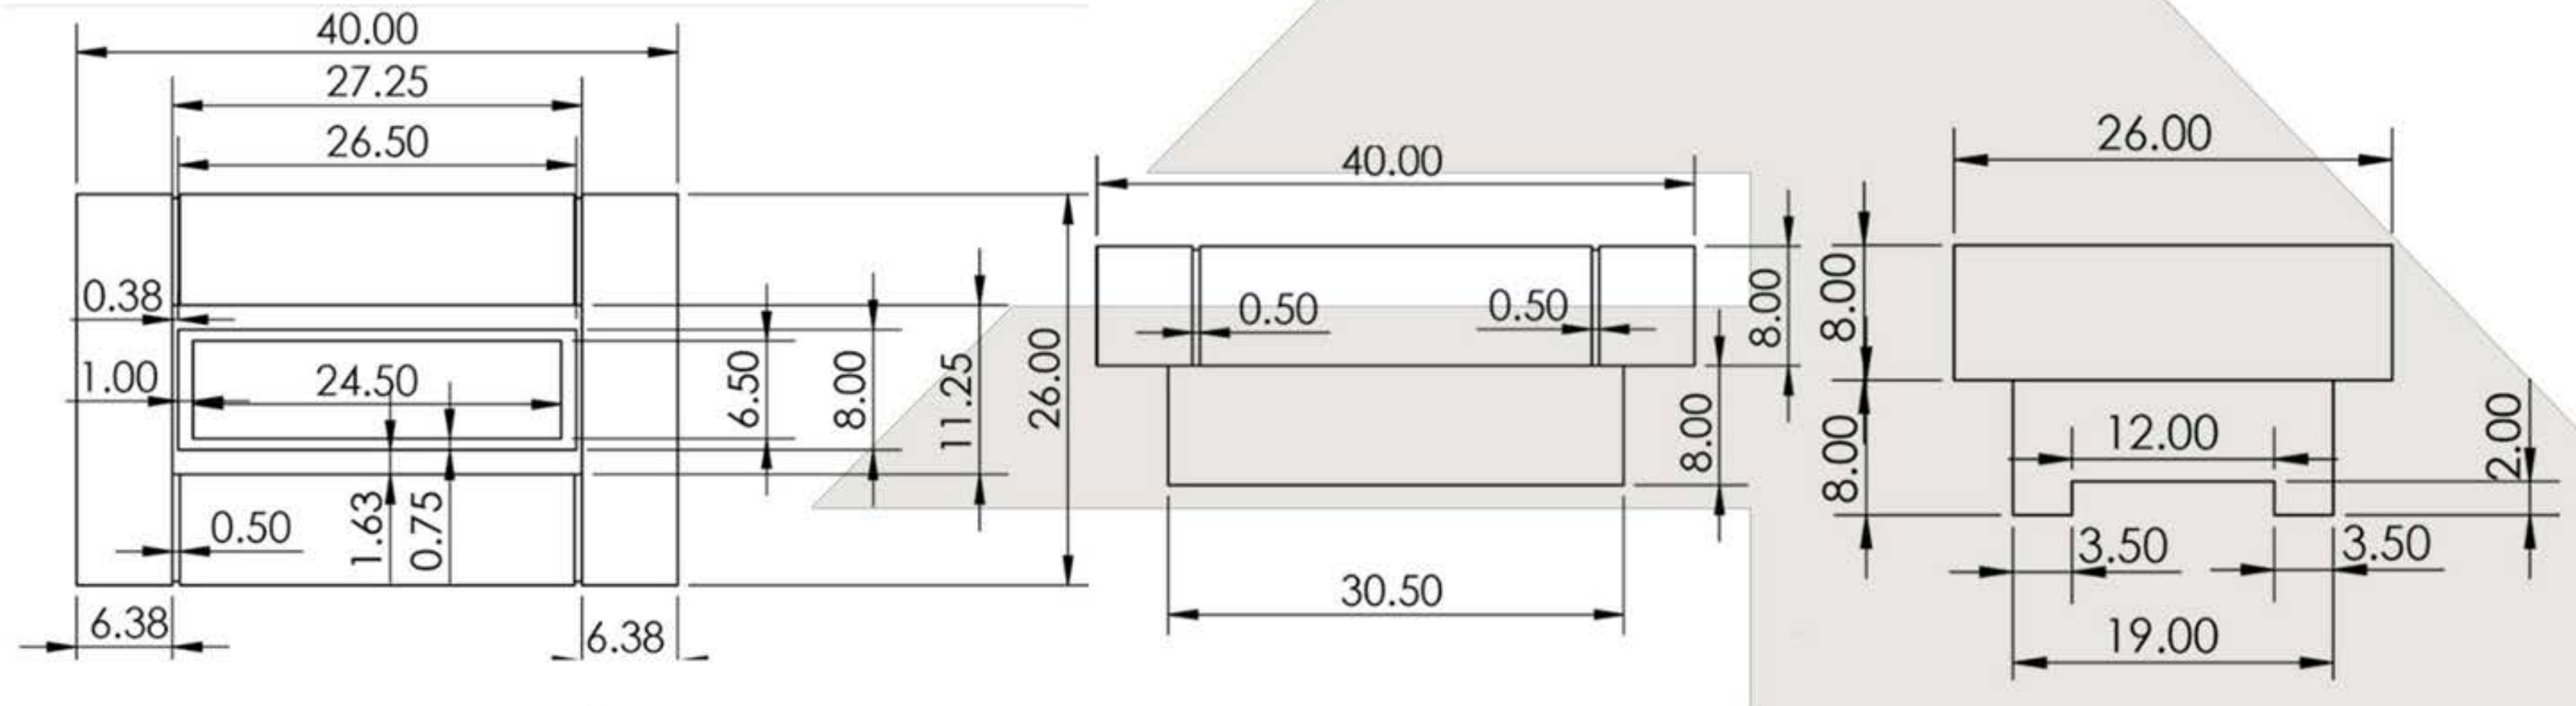

The Giza-040

Dimensions: L40" x W26" x H16"

Color and Materials :

Decorative Upgrades: