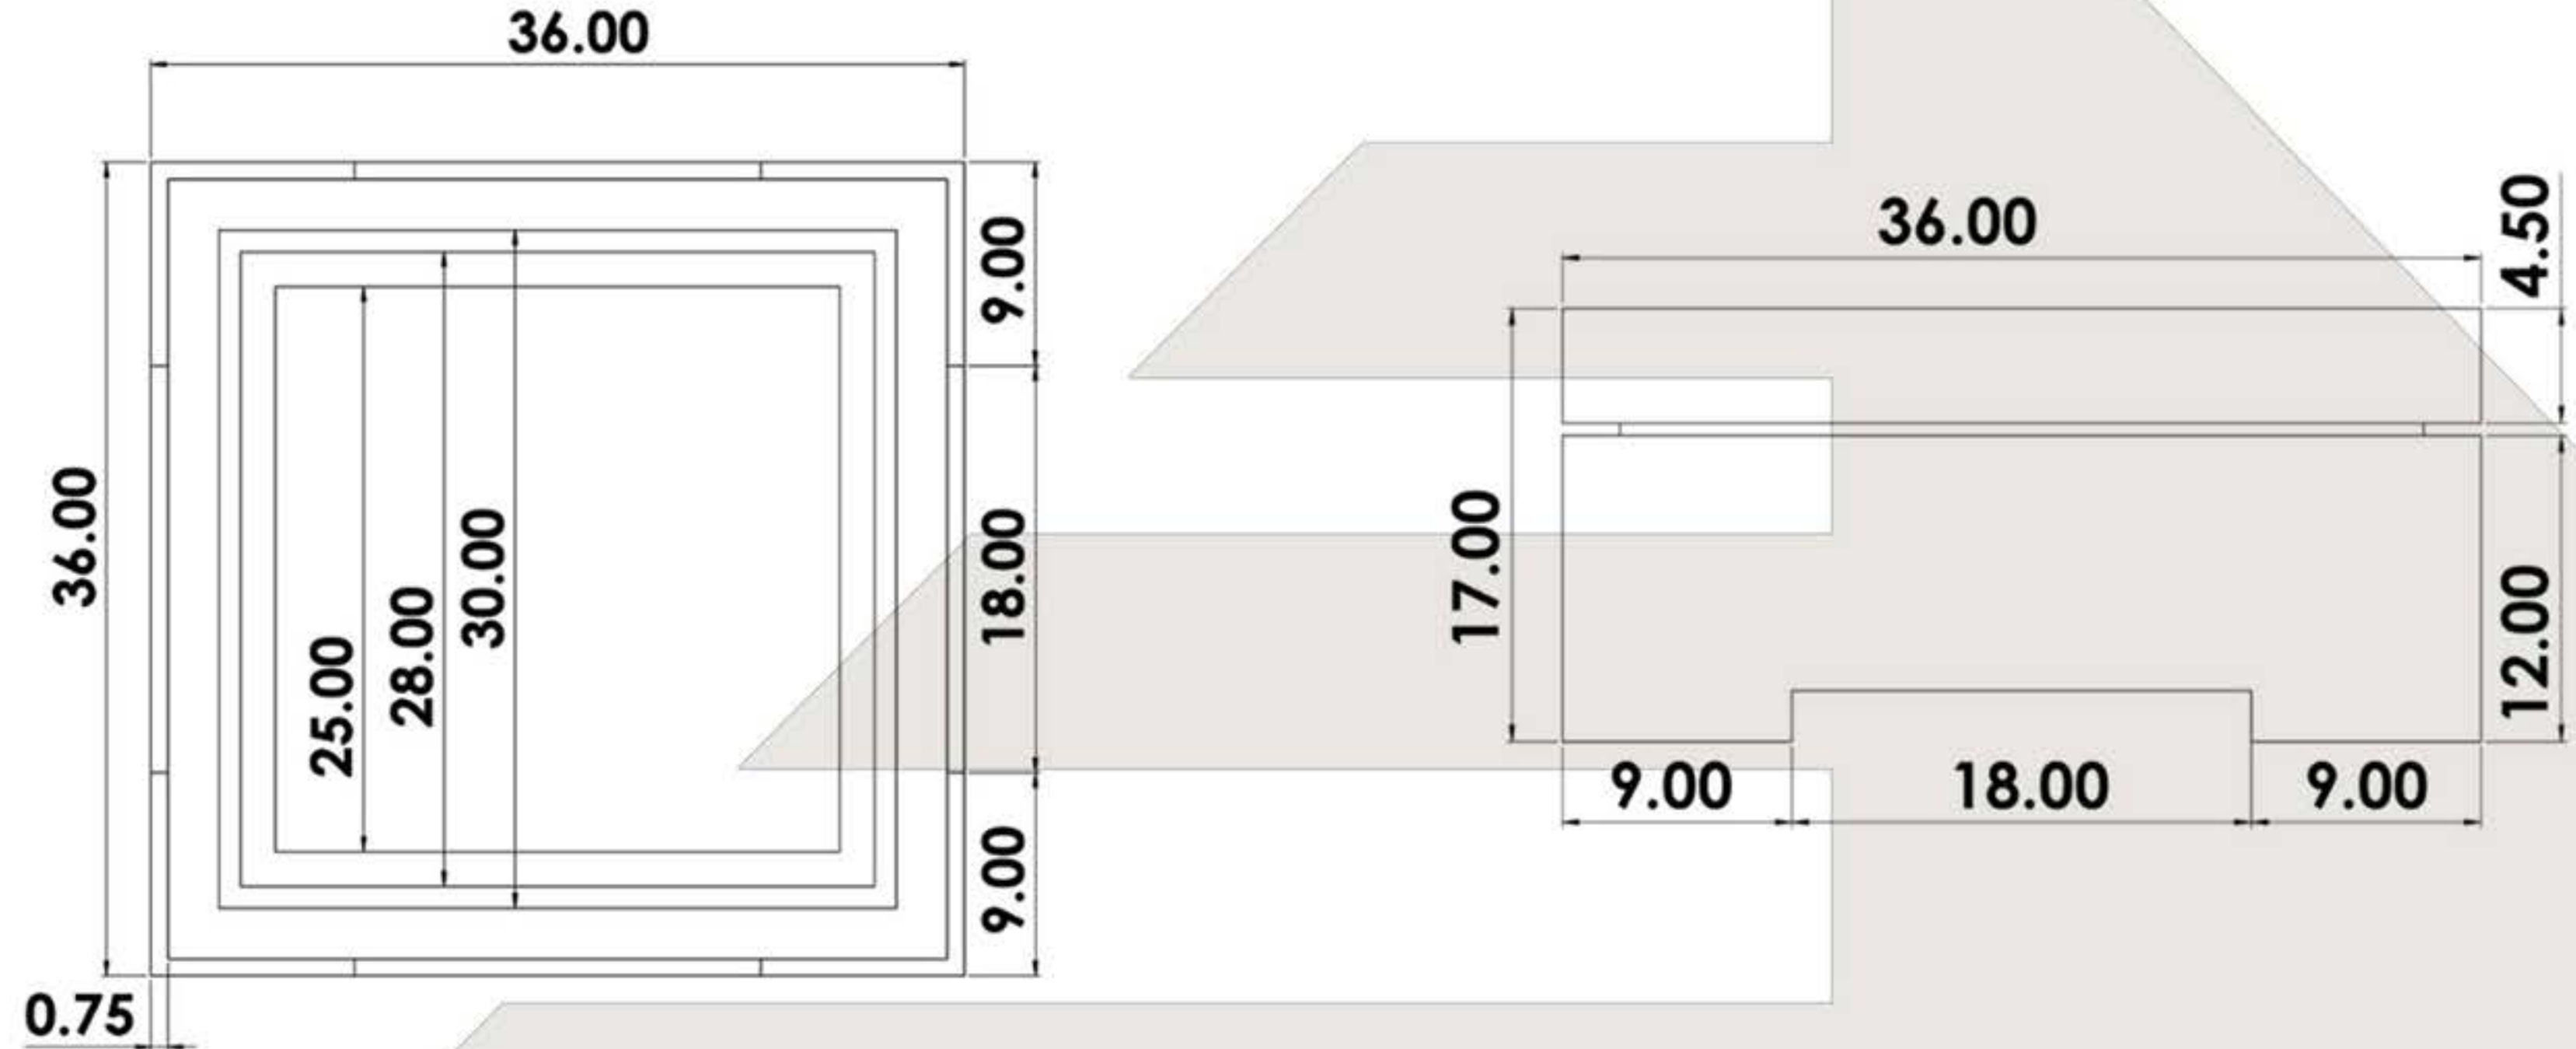

The Alexandria- 036

Dimensions: L36" x W36" x H17"

Color and Materials :

Decorative Upgrades: