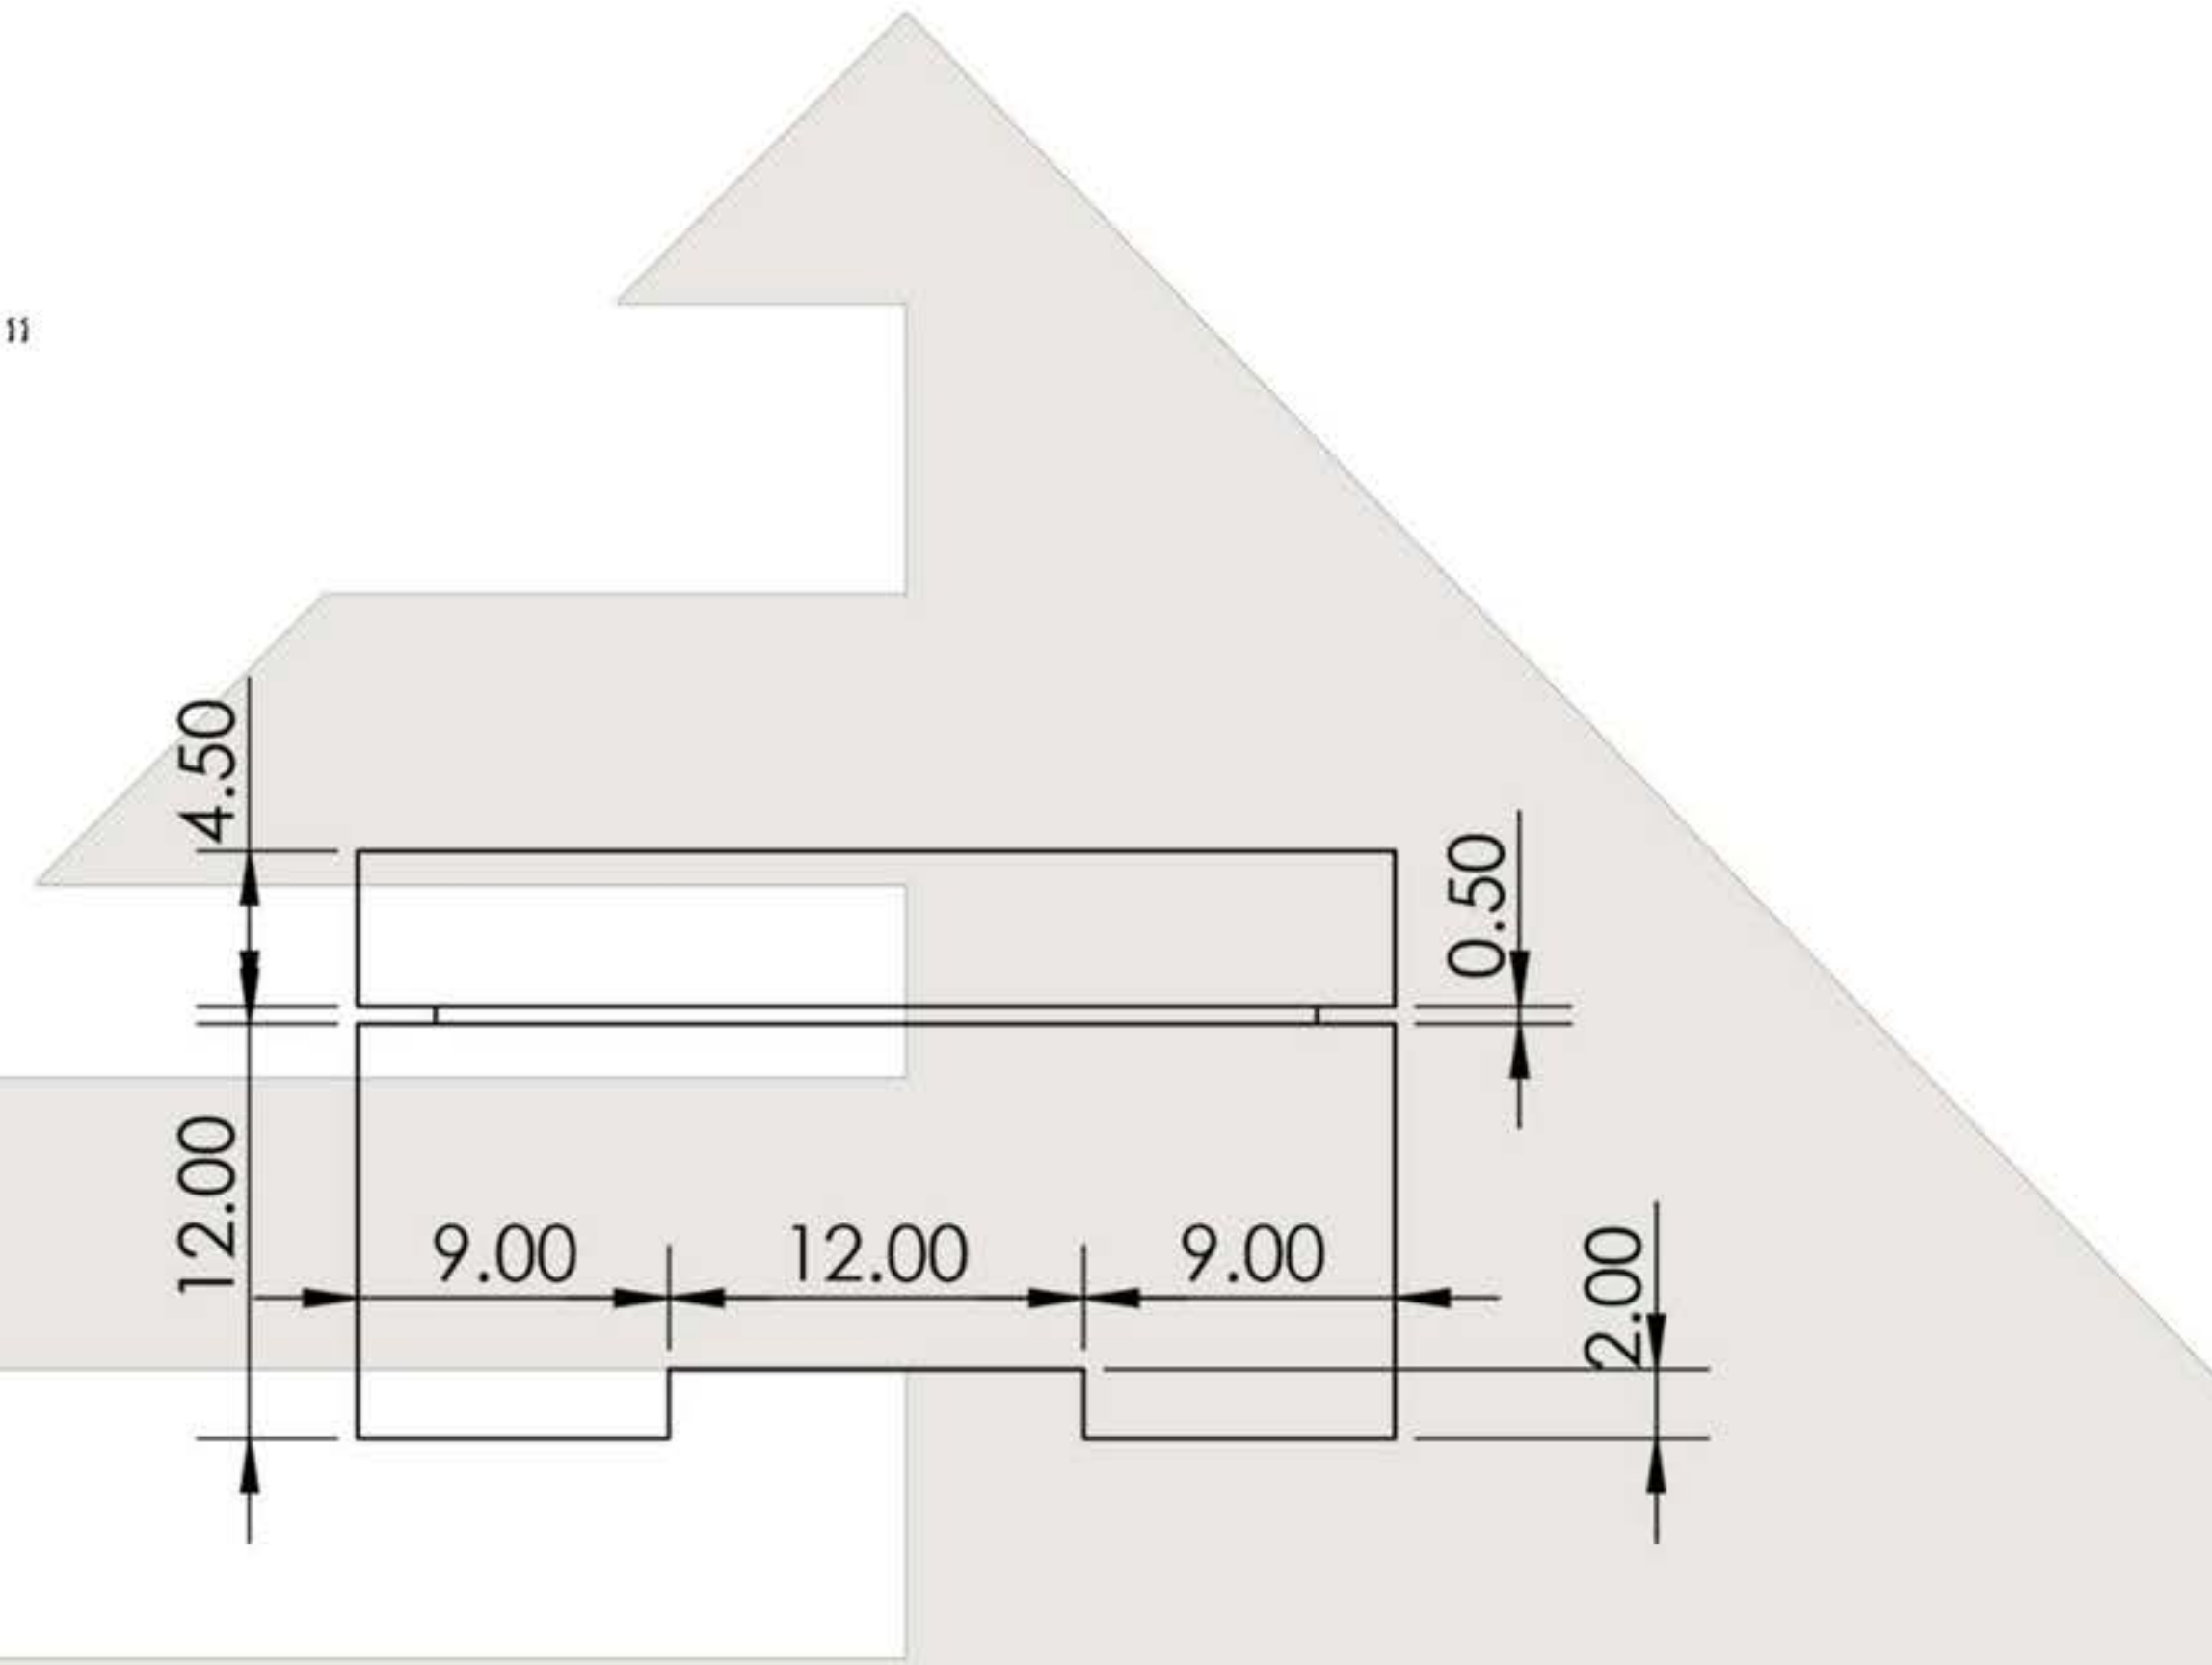

# The Alexandria- 030

Dimensions: L30" x W30" x H17"

Color and Materials :

Decorative Upgrades: