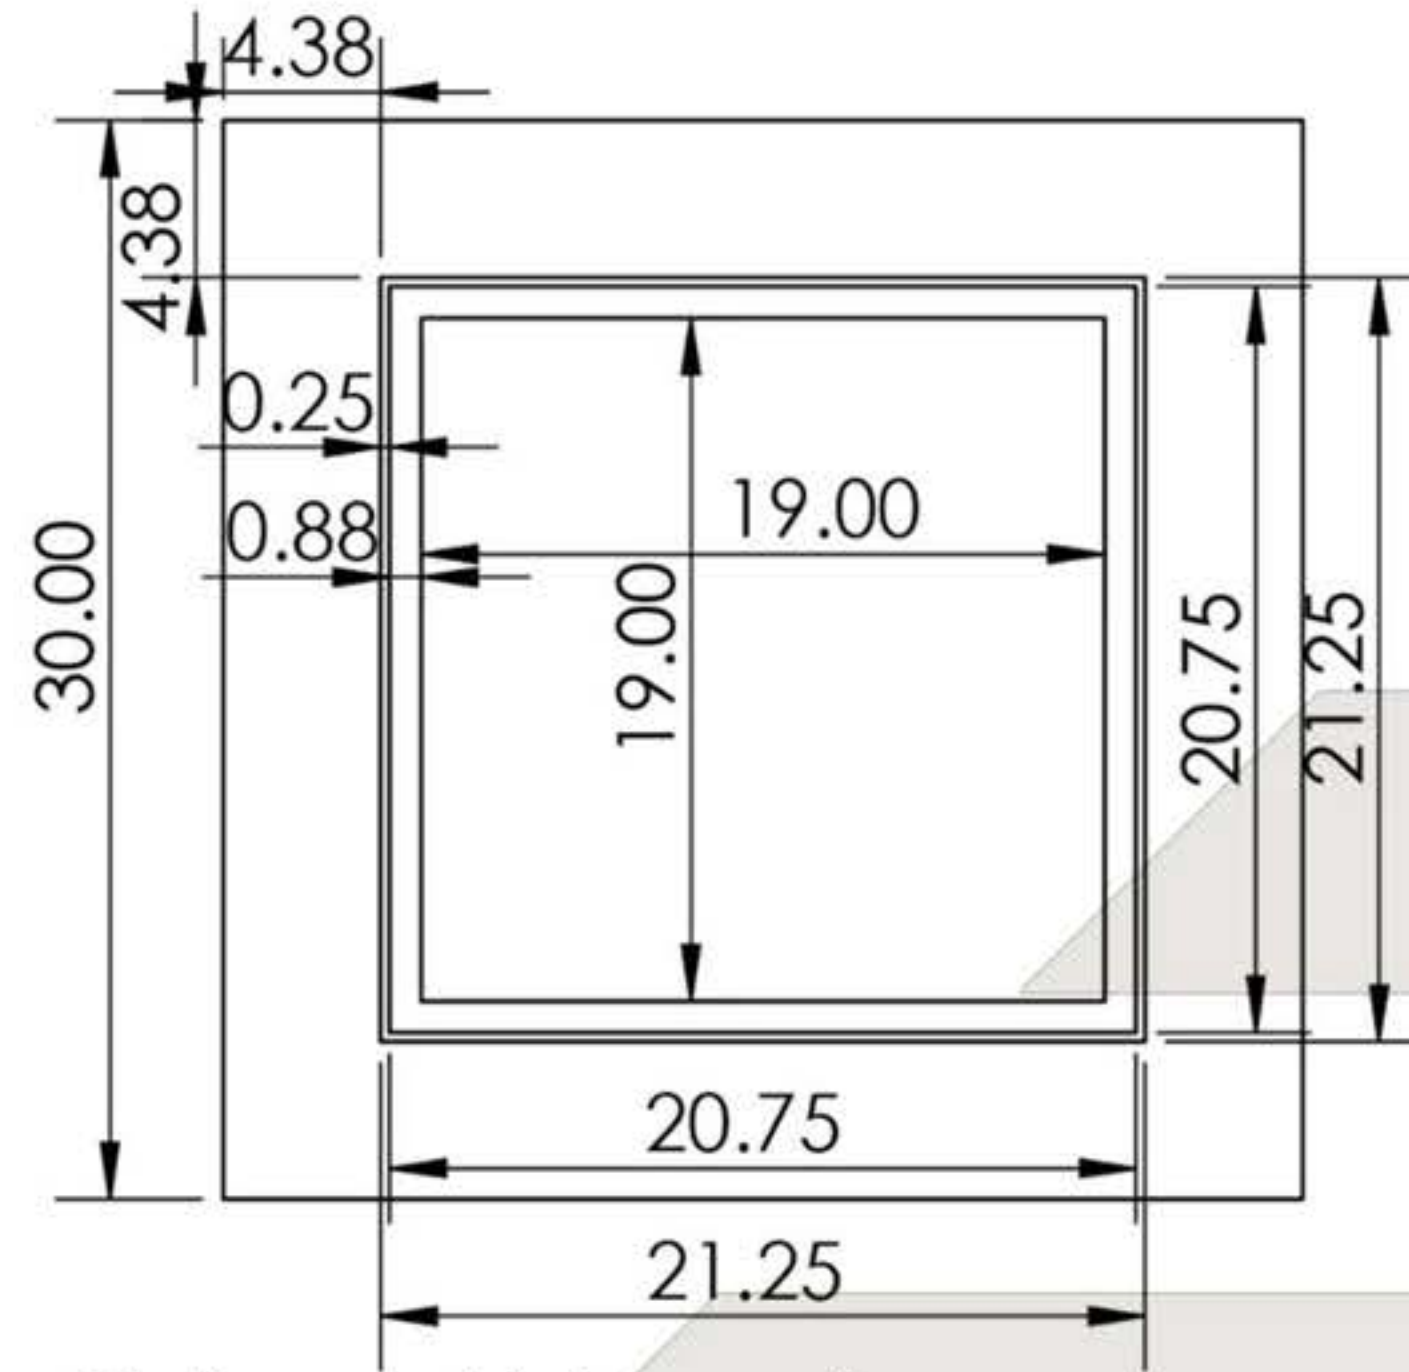

# The Alexandria- 030

Dimensions: L30" x W30" x H17"

Color and Materials :

Decorative Upgrades: