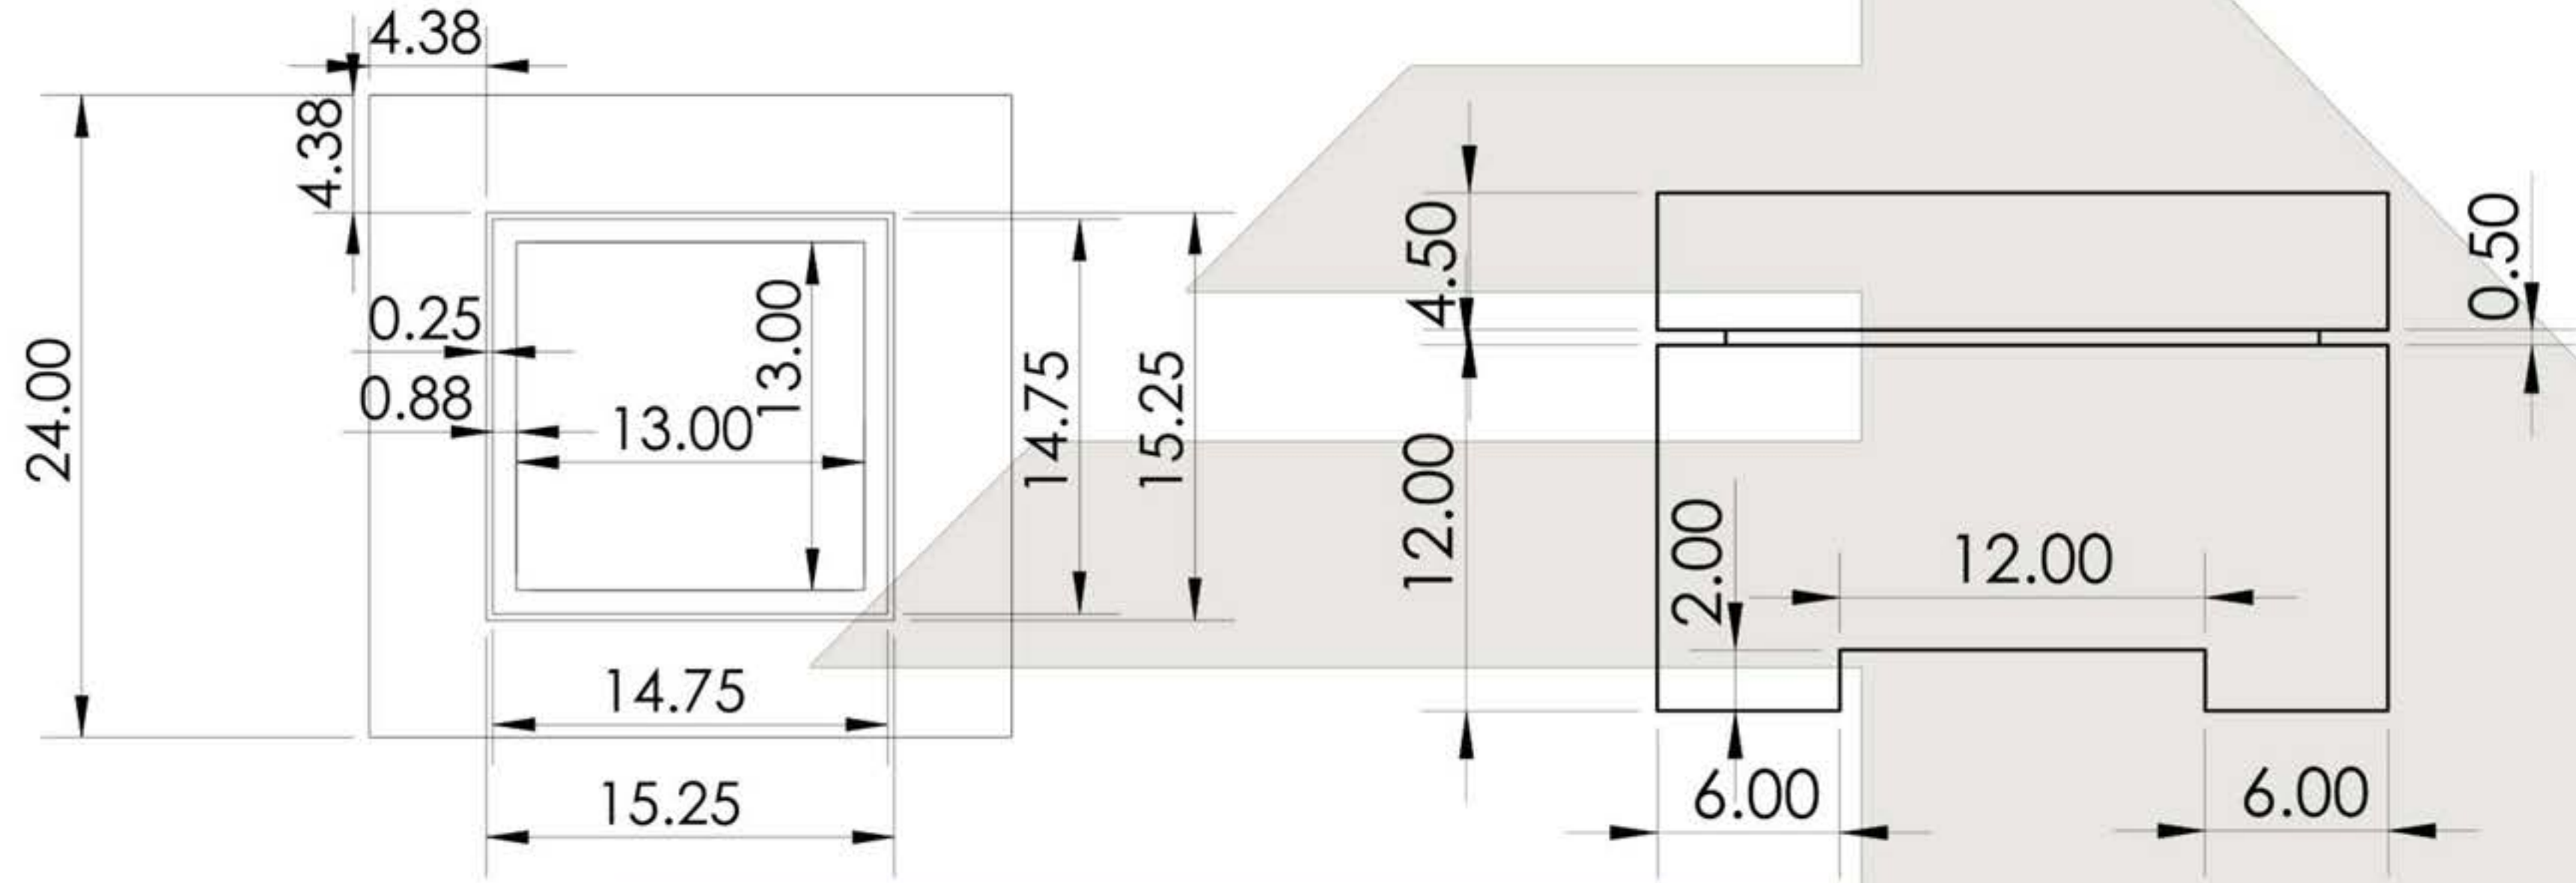

The Alexandria- 024

Dimensions: L24" x W24" x H17"

Color and Materials :

Decorative Upgrades: