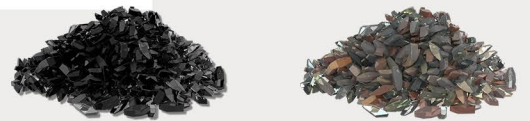

All our burners are CSA approved and Canadian made rated between 80,000 and 90,000 BTU's. All our tables are hand crafted using our old world recipes, all being proudly made here in Canada. They come with a 3 year warranty.