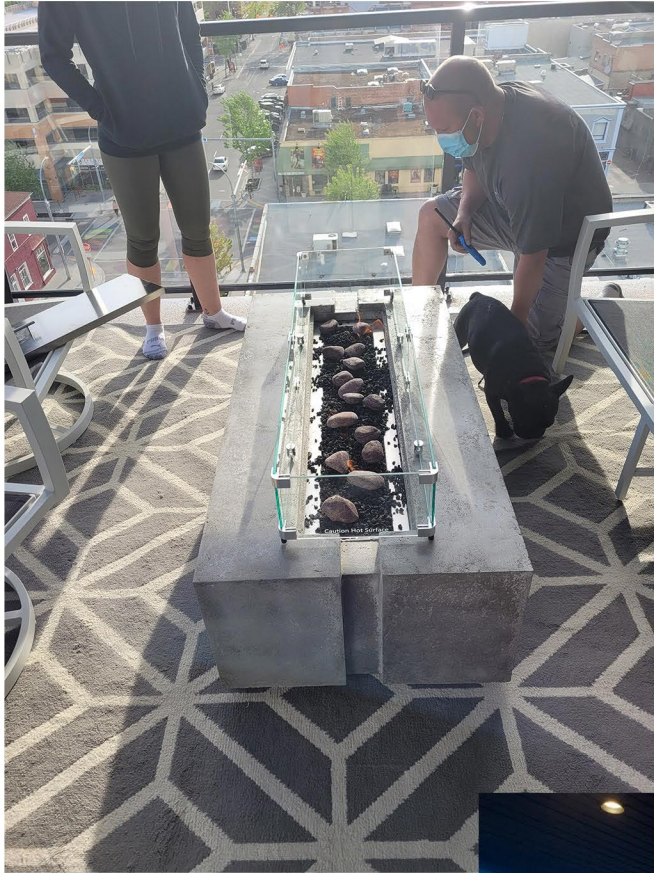

The Great Canadian Outdoor Living Space presents past projects

Installing another firetable in
Kelowna