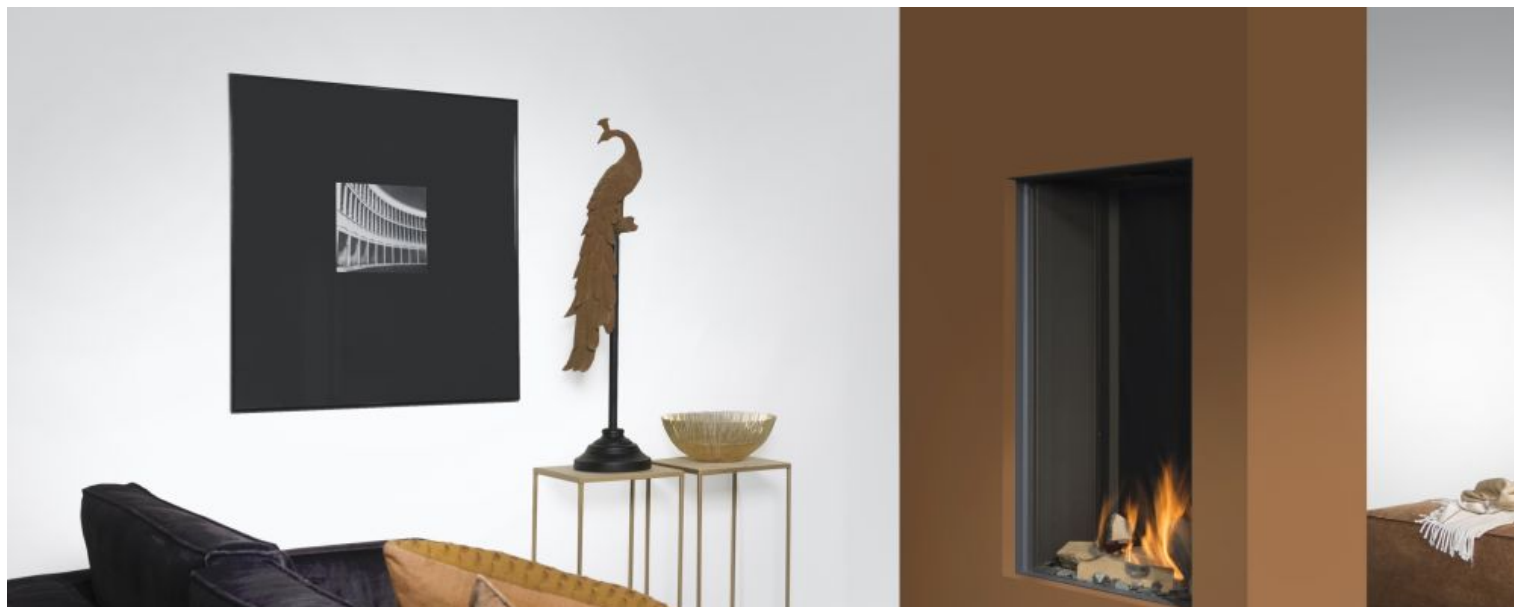

SKY MEDIUM FRONT

SPECIFICATIONS

Burner(s):	Real Flame Burner
Type of fireplace:	Gas fires
Net natural gas capacity (min-max) G25:	2,5 - 13.0 kW
Net natural gas capacity (min-max) G20:	2,5 - 13.7 kW
Net propane capacity (min-max) G31:	2,5 - 12.5 kW
Efficiency:	89%
Venting ø (mm):	130/200
Black steel:	(Standard)
Black reflective panels:	(Optional)
Remote control:	(Standard)
Puck:	(Optional)
Operation via app - wifi kit:	(Optional)
Connect to home automation:	(Optional)
Powerfan:	(Optional)
Anti-reflective glass:	(Optional)
Access door:	(Optional)
Convection grills built-in and surface-mounted:	(Optional)
Wall switch:	(Optional)
Energy efficiency class:	A
Website:	https://www.element4.nl/en/fireplace/sky-m-f

SKY MEDIUM F