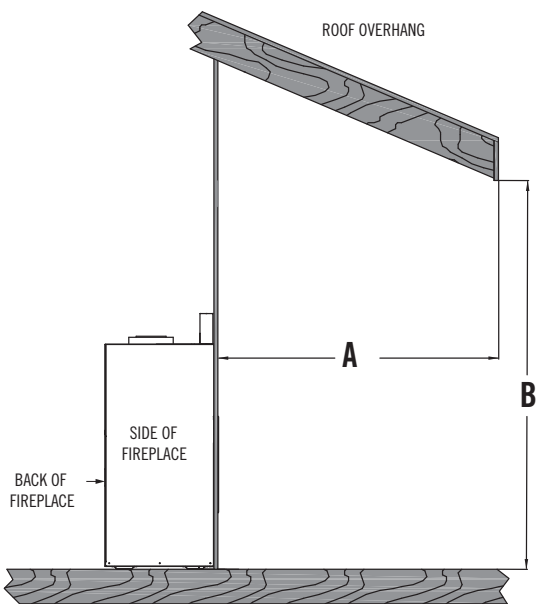

The overhang (A) must be a minimum of 1/2 or greater of the roofline elevation (B) above the base of the fireplace.

The width of the overhang to each side of the appliance (C) must be a minimum of 1/2 or greater of the roofline elevation (B) above the base of the fireplace.