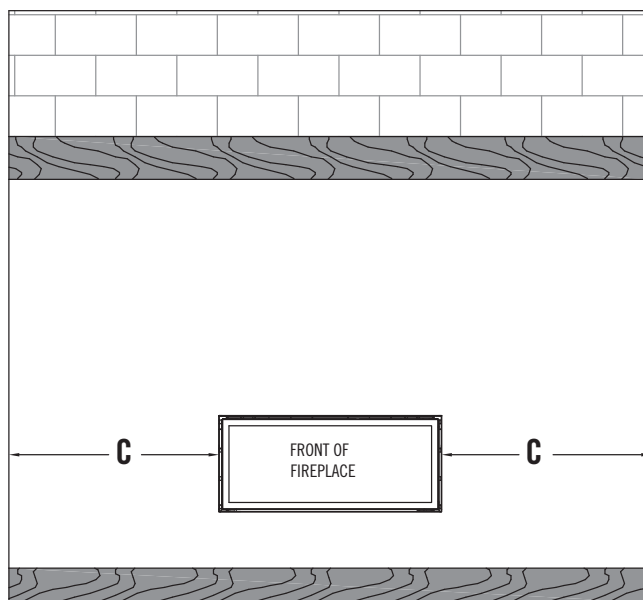

The overhang (A) must be a minimum of 1/2 or greater of the roofline elevation (B) above the base of the fireplace.

The width of the overhang to each side of the appliance (C) must be a minimum of 1/2 or greater of the roofline elevation (B) above the base of the fireplace.