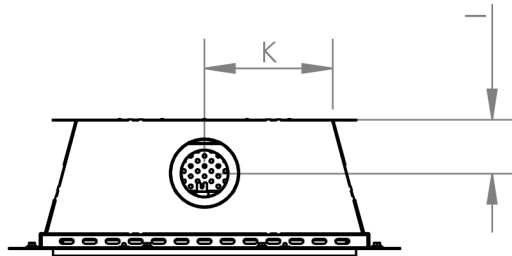

manufactured by
Element4 B.V.

Cupido 70 Cut Sheet

distributed by
EuropeanHome

11/2019

LETTER	A	B	C	D	E	G	H	I	K	L	M
INCHES	24 ¼	26 ¼	7	33 ⅙	36 ⅙	24 ¾	11 ⅛	4 ⅝	11	8 ⅜	⅙
[MILLIMETERS]	[616]	[667]	[178]	[853]	[929]	[629]	[283]	[118]	[279]	[213]	[14]

This information is for reference only. Please consult the Installation Manual for all details prior to making any design decisions.
Conversions from millimeters are rounded to the nearest fraction. A DWG file is available at www.europeanhome.com