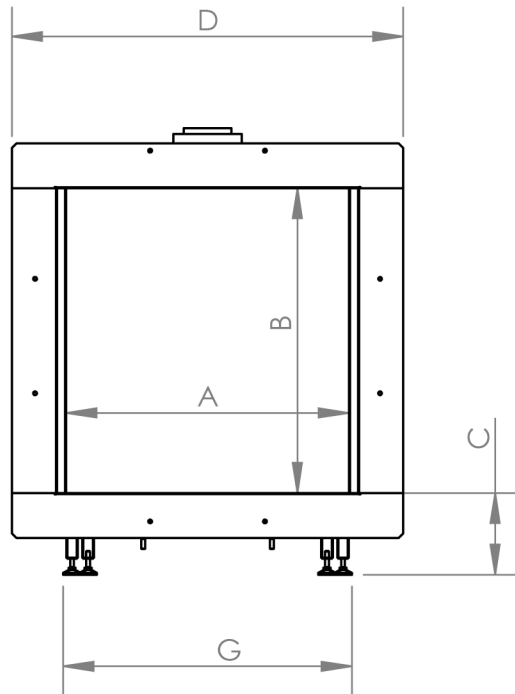

manufactured by
Element4 B.V.

Cupido 70 Cut Sheet

distributed by
EuropeanHome

11/2019

LETTER	A	B	C	D	E	G	H	I	K	L	M
INCHES	24 ¼	26 ¼	7	33 ⅙	36 ⅙	24 ¾	11 ⅛	4 ⅝	11	8 ⅜	⅙
[MILLIMETERS]	[616]	[667]	[178]	[853]	[929]	[629]	[283]	[118]	[279]	[213]	[14]

This information is for reference only. Please consult the Installation Manual for all details prior to making any design decisions.
Conversions from millimeters are rounded to the nearest fraction. A DWG file is available at www.europeanhome.com