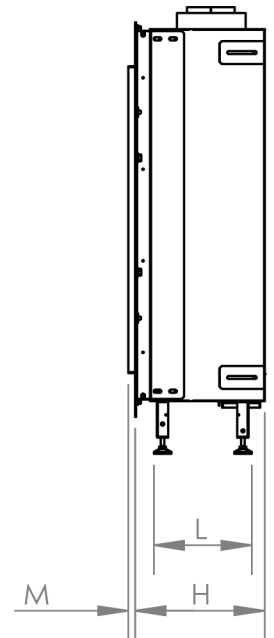

manufactured by
Element4 B.V.

Cupido 70 Cut Sheet

distributed by
EuropeanHome

11/2019

LETTER	A	B	C	D	E	G	H	I	K	L	M
INCHES	24 ¼	26 ¼	7	33 ⅙	36 ⅙	24 ¾	11 ⅛	4 ⅝	11	8 ⅜	⅙
[MILLIMETERS]	[616]	[667]	[178]	[853]	[929]	[629]	[283]	[118]	[279]	[213]	[14]

This information is for reference only. Please consult the Installation Manual for all details prior to making any design decisions.
Conversions from millimeters are rounded to the nearest fraction. A DWG file is available at www.europeanhome.com