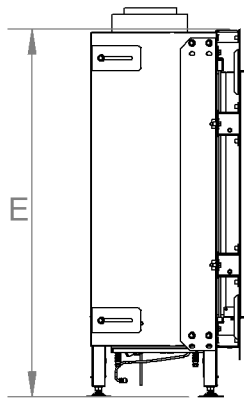

manufactured by
Element4 B.V.

Cupido 50 Cut Sheet

distributed by
EuropeanHome

11/2019

LETTER	A	B	C	D	E	G	H	I	K	L	M
INCHES	18	18 ³ / ₄	6 ⁷ / ₁₆	23 ¹ / ₄	28 ¹¹ / ₁₆	19 ¹ / ₈	11 ⁵ / ₈	4 ⁹ / ₁₆	11 ⁵ / ₈	10 ³ / ₄	¹ / ₂
[MILLIMETERS]	[457]	[276]	[163]	[590]	[729]	[485]	[296]	[117]	[295]	[273]	[13]

This information is for reference only. Please consult the Installation Manual for all details prior to making any design decisions.
Conversions from millimeters are rounded to the nearest fraction. A DWG file is available at www.europeanhome.com