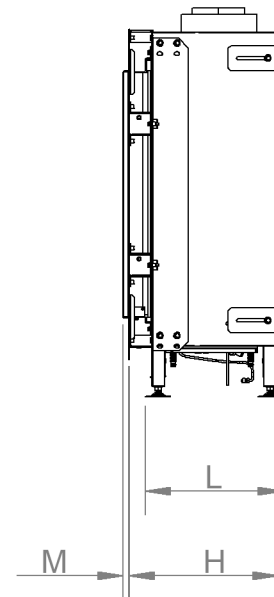

manufactured by
Element4 B.V.

Cupido 50 Cut Sheet

distributed by
EuropeanHome

11/2019

LETTER	A	B	C	D	E	G	H	I	K	L	M
INCHES	18	18 ³ / ₄	6 ⁷ / ₁₆	23 ¹ / ₄	28 ¹¹ / ₁₆	19 ¹ / ₈	11 ⁵ / ₈	4 ⁹ / ₁₆	11 ⁵ / ₈	10 ³ / ₄	¹ / ₂
[MILLIMETERS]	[457]	[276]	[163]	[590]	[729]	[485]	[296]	[117]	[295]	[273]	[13]

This information is for reference only. Please consult the Installation Manual for all details prior to making any design decisions.
Conversions from millimeters are rounded to the nearest fraction. A DWG file is available at www.europeanhome.com