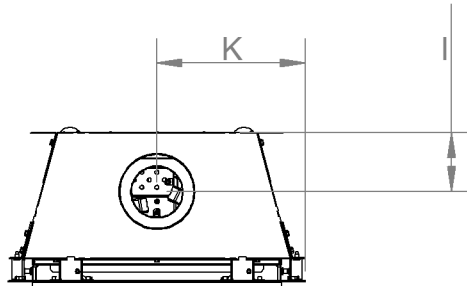

manufactured by
Element4 B.V.

Cupido 50 Cut Sheet

distributed by
EuropeanHome

11/2019

LETTER	A	B	C	D	E	G	H	I	K	L	M
INCHES	18	18 ³ / ₄	6 ⁷ / ₁₆	23 ¹ / ₄	28 ¹¹ / ₁₆	19 ¹ / ₈	11 ⁵ / ₈	4 ⁹ / ₁₆	11 ⁵ / ₈	10 ³ / ₄	¹ / ₂
[MILLIMETERS]	[457]	[276]	[163]	[590]	[729]	[485]	[296]	[117]	[295]	[273]	[13]

This information is for reference only. Please consult the Installation Manual for all details prior to making any design decisions.
Conversions from millimeters are rounded to the nearest fraction. A DWG file is available at www.europeanhome.com