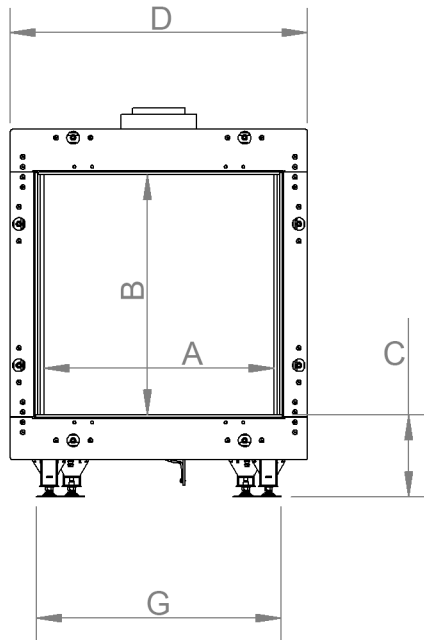

manufactured by
Element4 B.V.

Cupido 50 Cut Sheet

distributed by
EuropeanHome

11/2019

LETTER	A	B	C	D	E	G	H	I	K	L	M
INCHES	18	18 ³ / ₄	6 ⁷ / ₁₆	23 ¹ / ₄	28 ¹¹ / ₁₆	19 ¹ / ₈	11 ⁵ / ₈	4 ⁹ / ₁₆	11 ⁵ / ₈	10 ³ / ₄	¹ / ₂
[MILLIMETERS]	[457]	[276]	[163]	[590]	[729]	[485]	[296]	[117]	[295]	[273]	[13]

This information is for reference only. Please consult the Installation Manual for all details prior to making any design decisions.
Conversions from millimeters are rounded to the nearest fraction. A DWG file is available at www.europeanhome.com